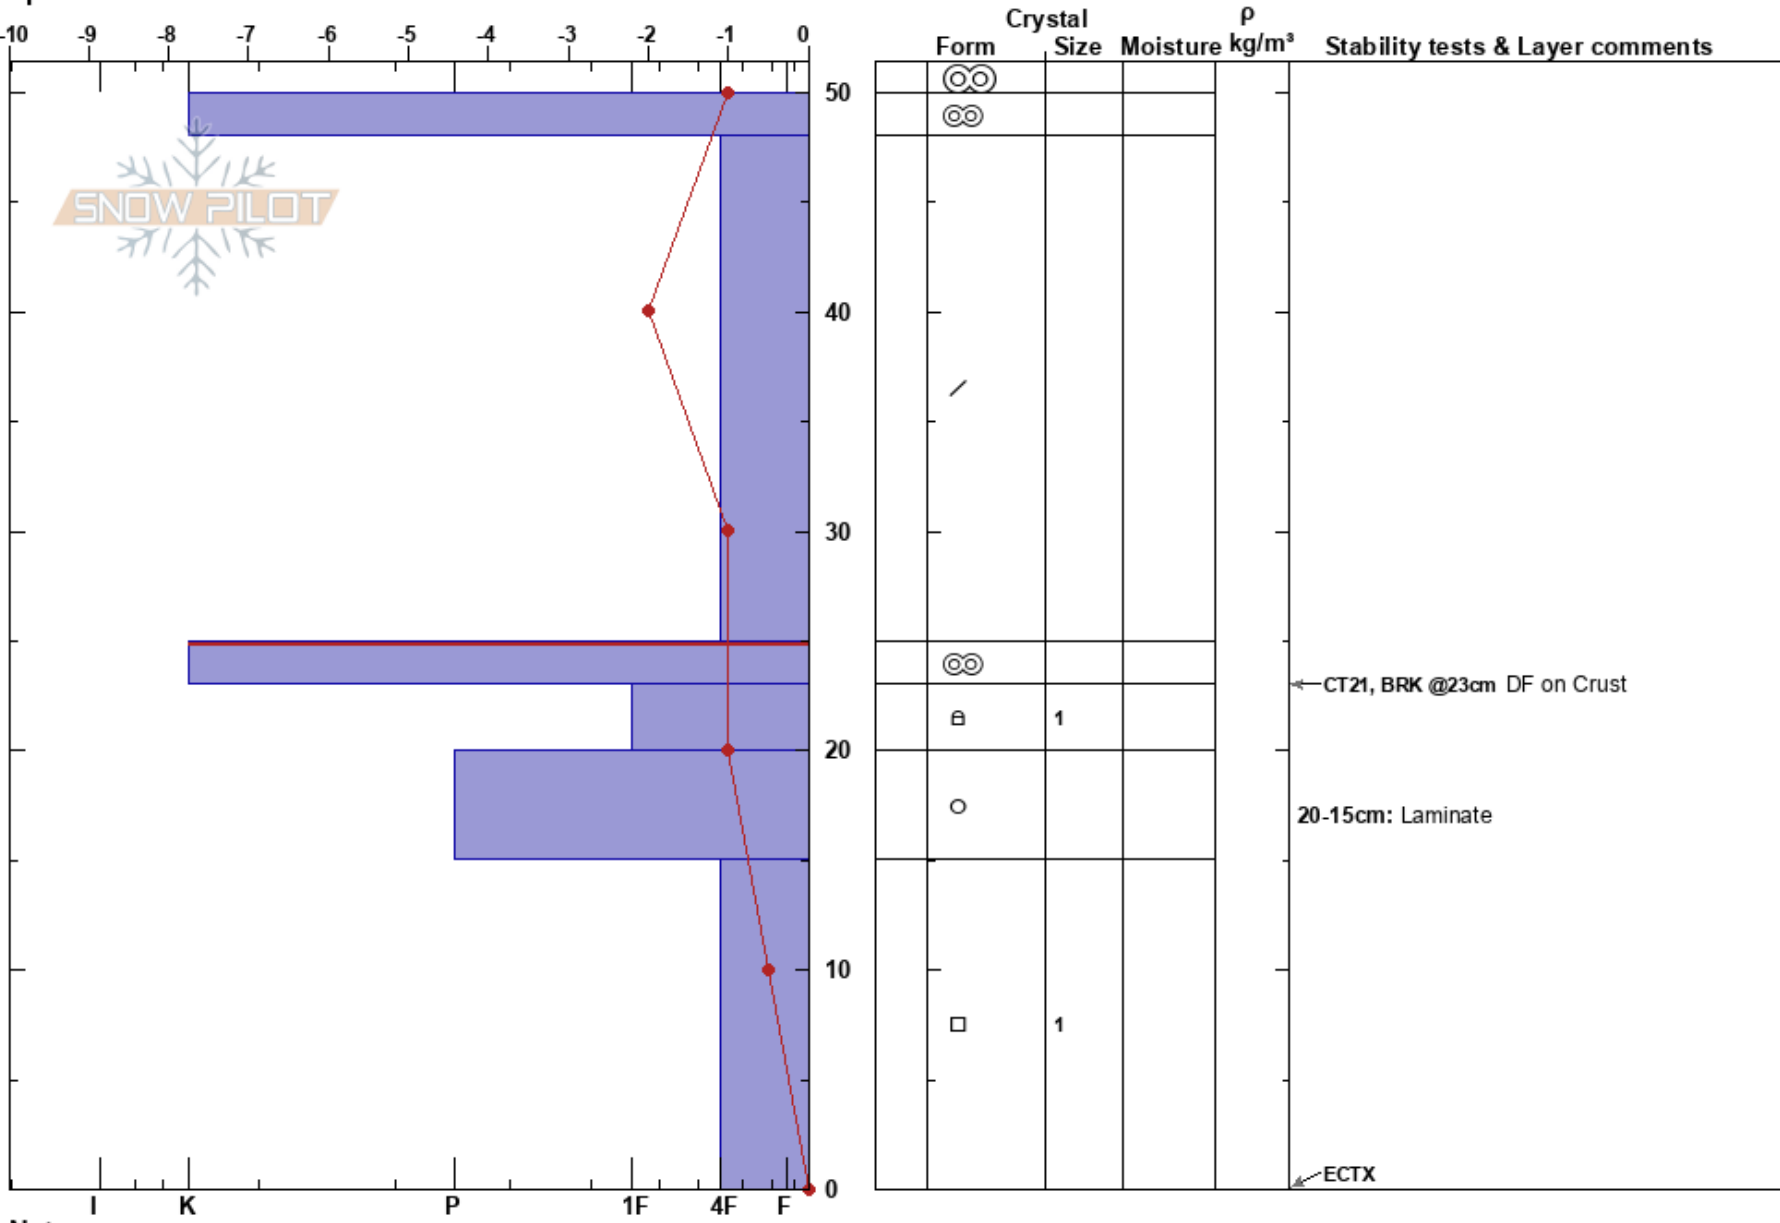

James peak
 Hectors
 New Zealand
Elevation: 1870 m
Aspect: NW
Specifics:

Andy Cole
 13/07/2024 - 11:45
Co-ord: -45.23787N, 168.84562E
Slope Angle: 33°
Wind Loading: yes

Stability: HS:50
Air Temperature: 4.5°C **PF:**20
Sky Cover: CLR
Precipitation: NO
Wind: SE Light Breeze

Layer Notes:
 25-23cm: Problematic layer
 20-15cm: Laminate

Notes: