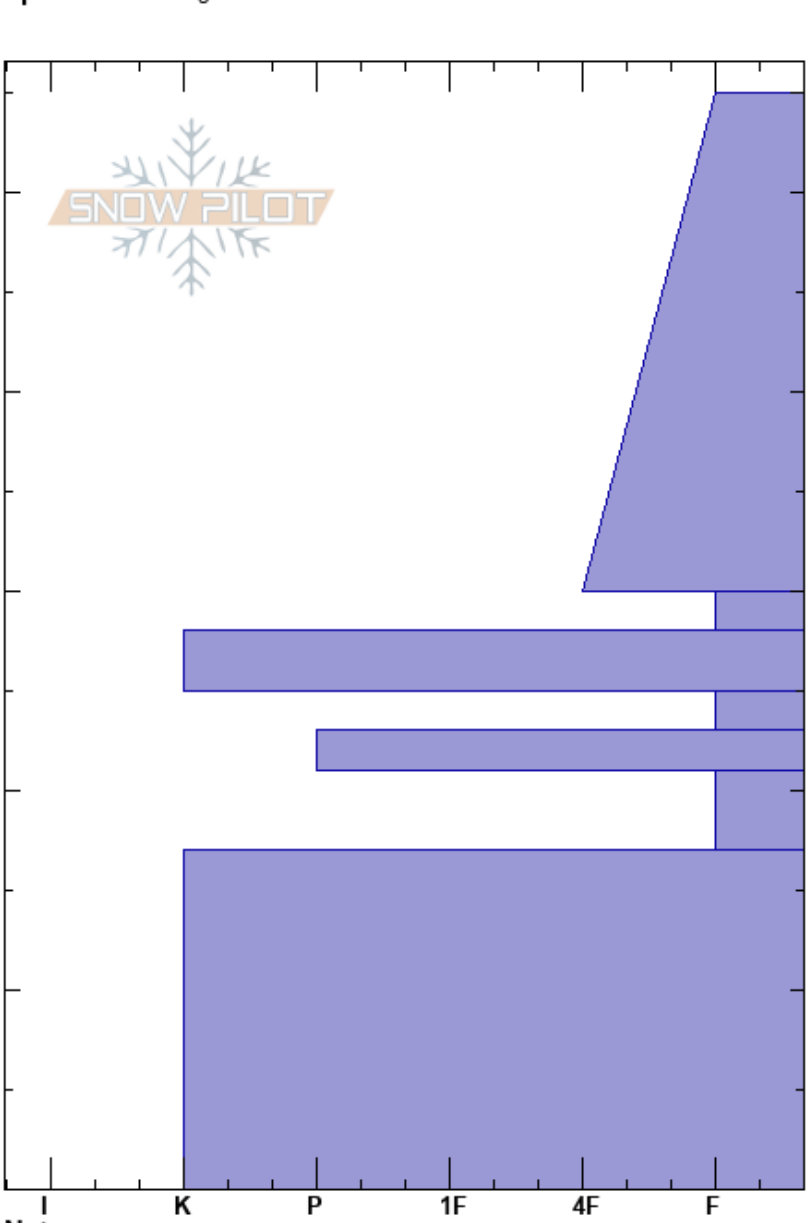

Imhoffs right.
 Remarkables Range
 New Zealand
Elevation: 1880 m
Aspect: S
Specifics: Pit dug in a Ski Area

Remarks Snow Safety
 13/07/2024 - 11:00
Co-ord: -45.05627S, 168.80265E
Slope Angle: 35°
Wind Loading:

Stability:
Air Temperature: 5°C
Sky Cover: CLR
Precipitation: NO
Wind: Calm

HS:55
PF:30
PS: 10
Layer Notes:
 28-25cm: 240624 IFrc
 25-23cm: Problematic layer

Crystal Form	Crystal Size	Moisture	ρ kg/m ³	Stability tests & Layer comments
/ (Ø)	0.3-0.5 (0.5)	D		
□	0.5-1	D		
=		D		28-25cm: 240624 IFrc
□	1-2.5	D		
⊙⊙		D		
^ (□)	2-4(3)	D		← CT26, SC @18cm
				← ECTX