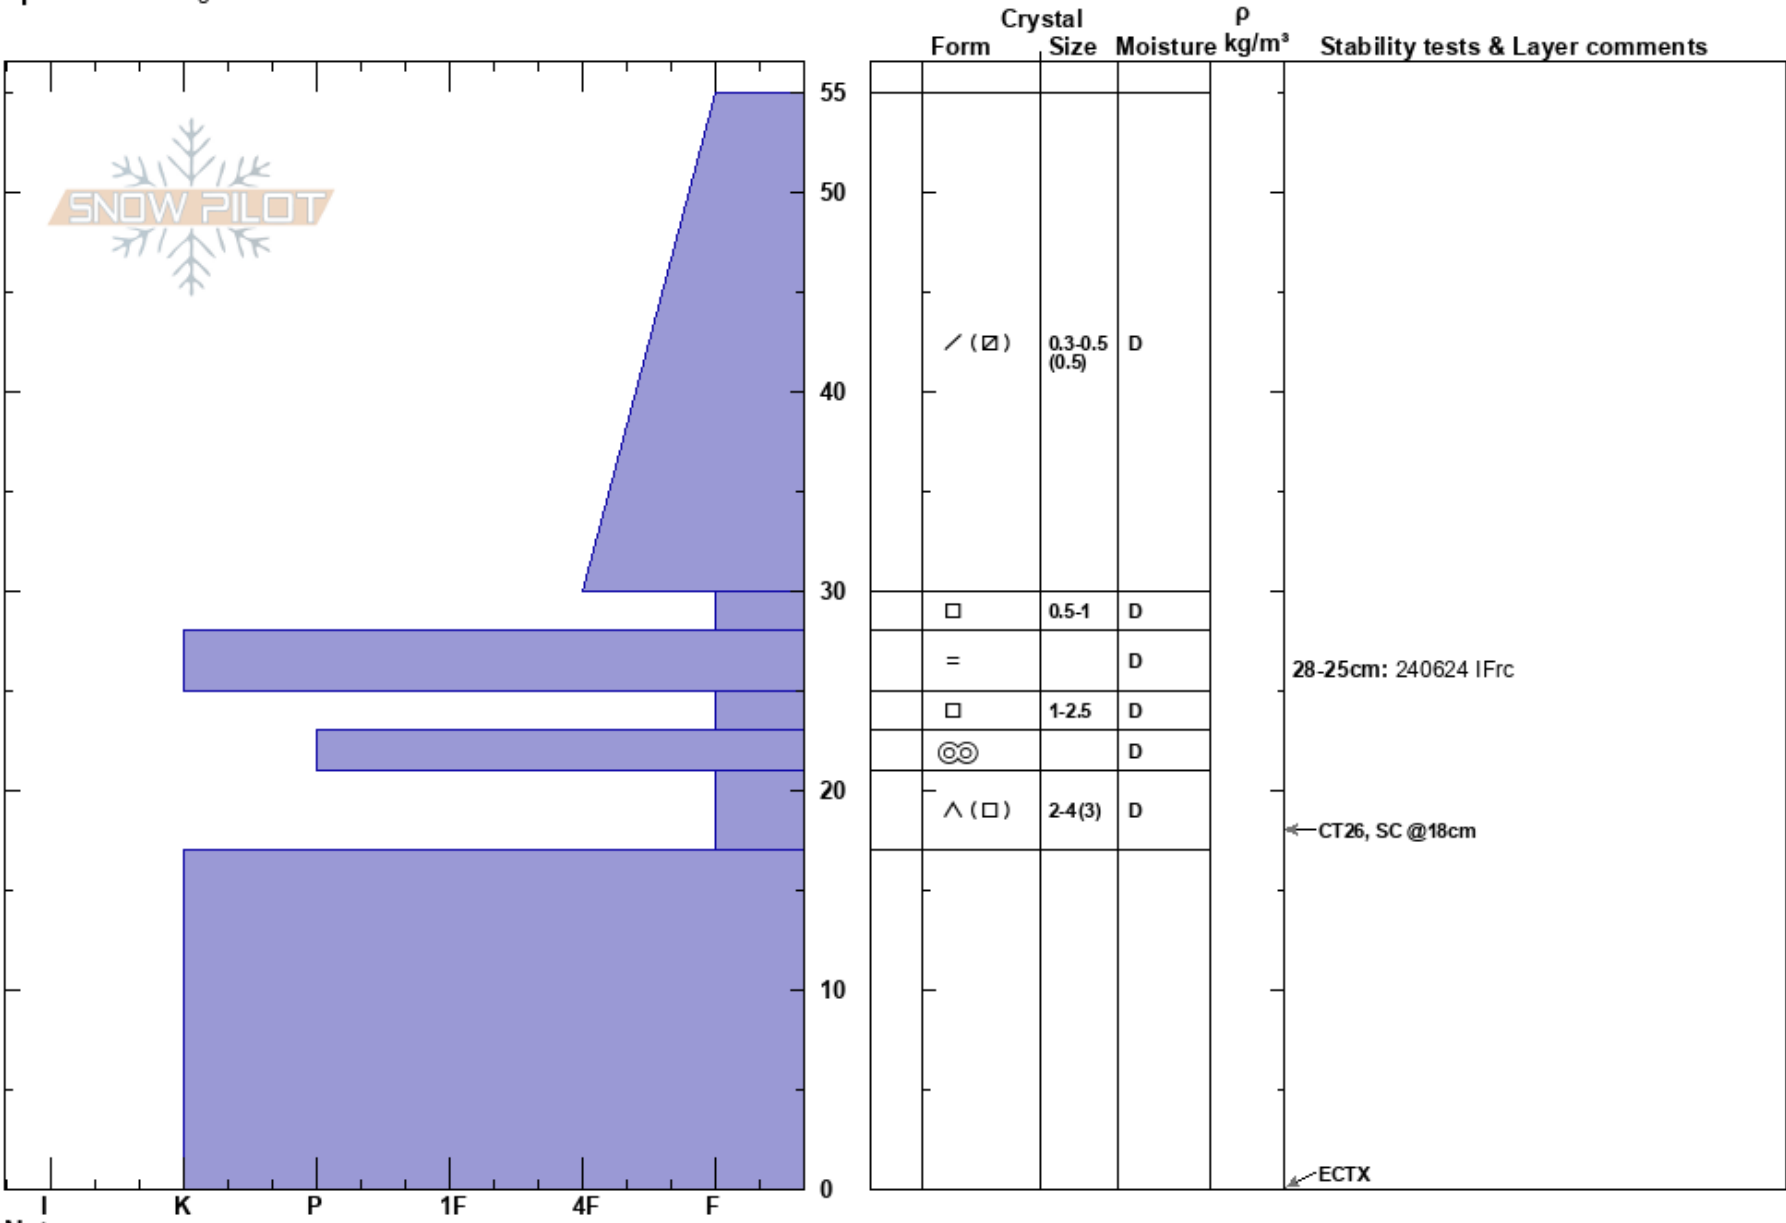

Imhoffs right.
 Remarkables Range
 New Zealand
 Elevation: 1880 m
 Aspect: S
 Specifics: Pit dug in a Ski Area

Remarks Snow Safety
 13/07/2024 - 11:00
 Co-ord: -45.05627S, 168.80265E
 Slope Angle: 35°
 Wind Loading:

Stability: **HS:55**
 Air Temperature: 5°C **PF:30**
 Sky Cover: CLR **PS: 10**
 Precipitation: NO
 Wind: Calm
 Layer Notes:
 28-25cm: 240624 IFrc
 25-23cm: Problematic layer

Notes: