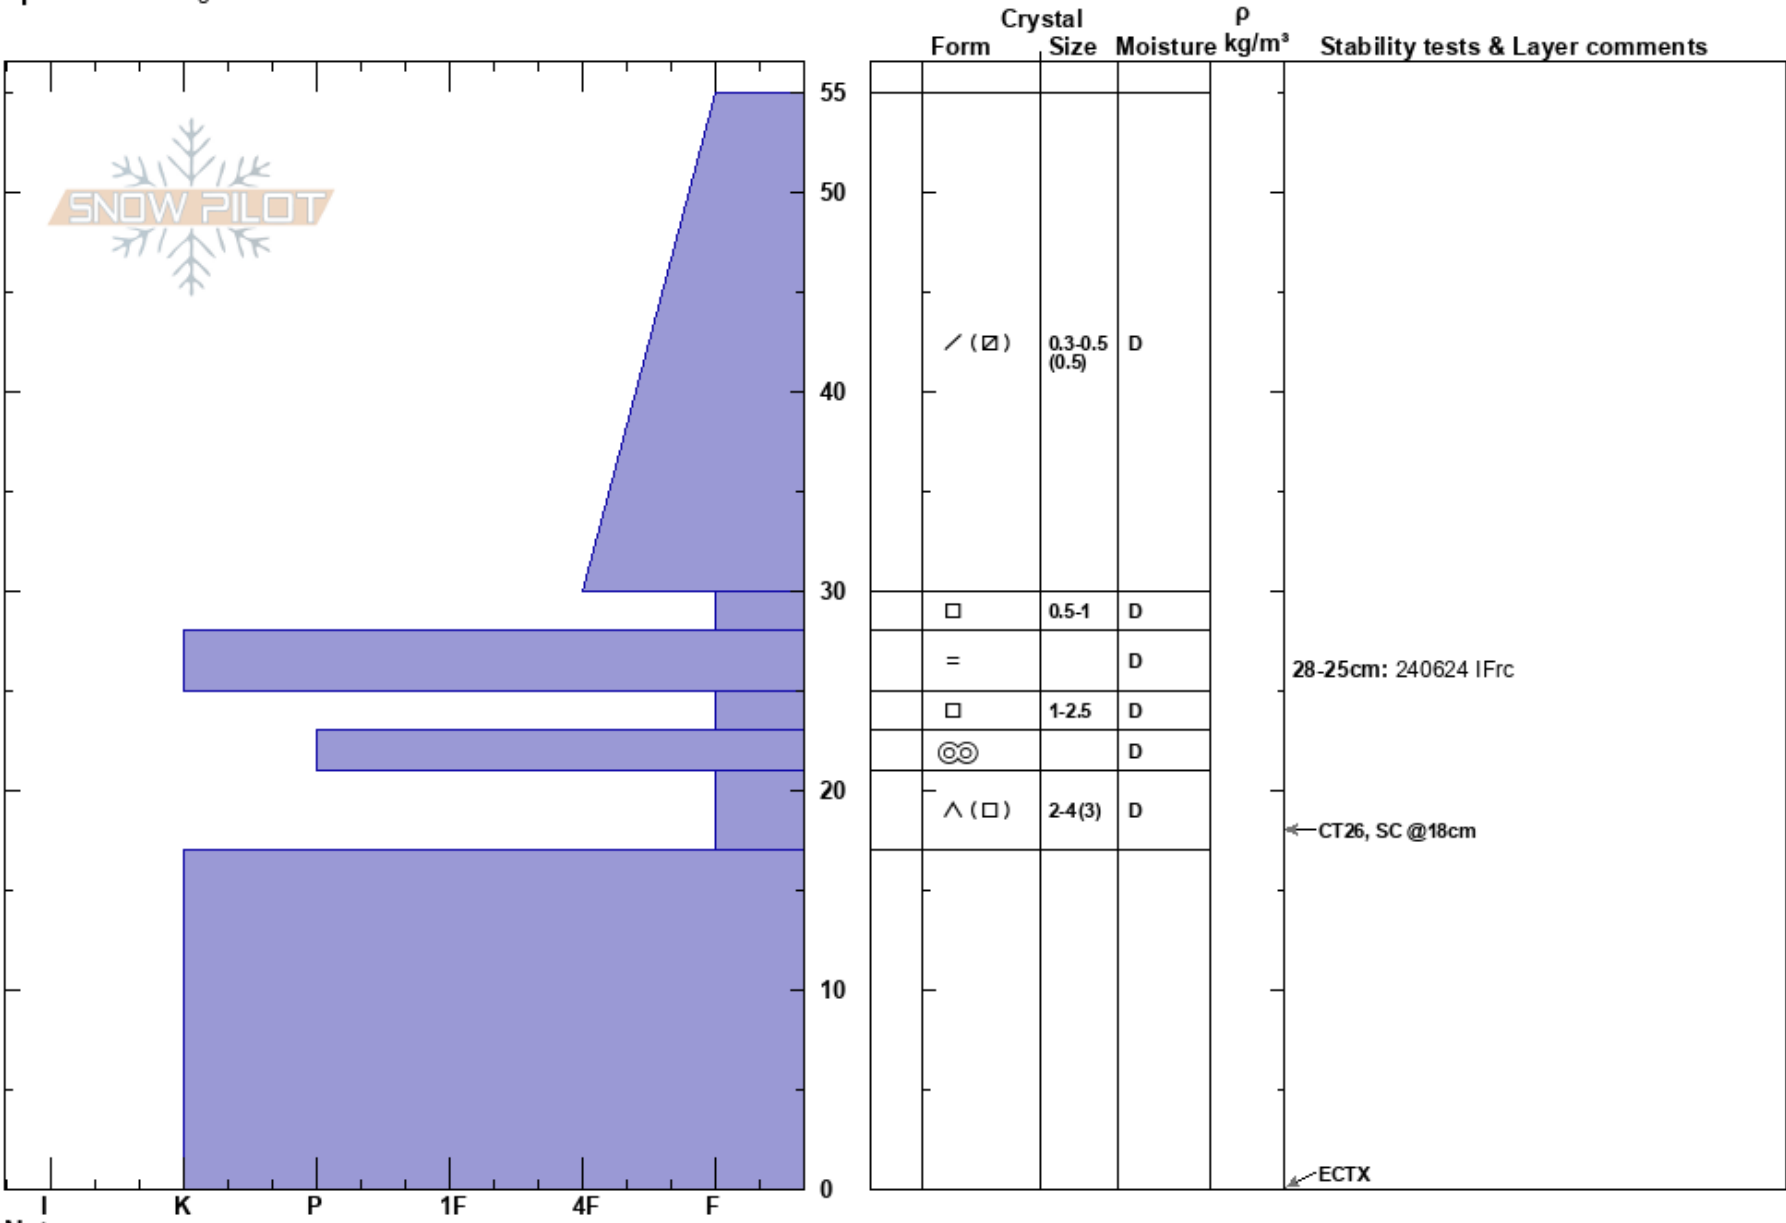

Imhoffs right.  
 Remarkables Range  
 New Zealand  
**Elevation:** 1880 m  
**Aspect:** S  
**Specifics:** Pit dug in a Ski Area

Remarks Snow Safety  
 13/07/2024 - 11:00  
**Co-ord:** -45.05627S, 168.80265E  
**Slope Angle:** 35°  
**Wind Loading:**

**Stability:**  
**Air Temperature:** 5°C  
**Sky Cover:** CLR  
**Precipitation:** NO  
**Wind:** Calm

**HS:**55  
**PF:**30  
**PS:** 10  
**Layer Notes:**  
 28-25cm: 240624 IFrc  
 25-23cm: Problematic layer