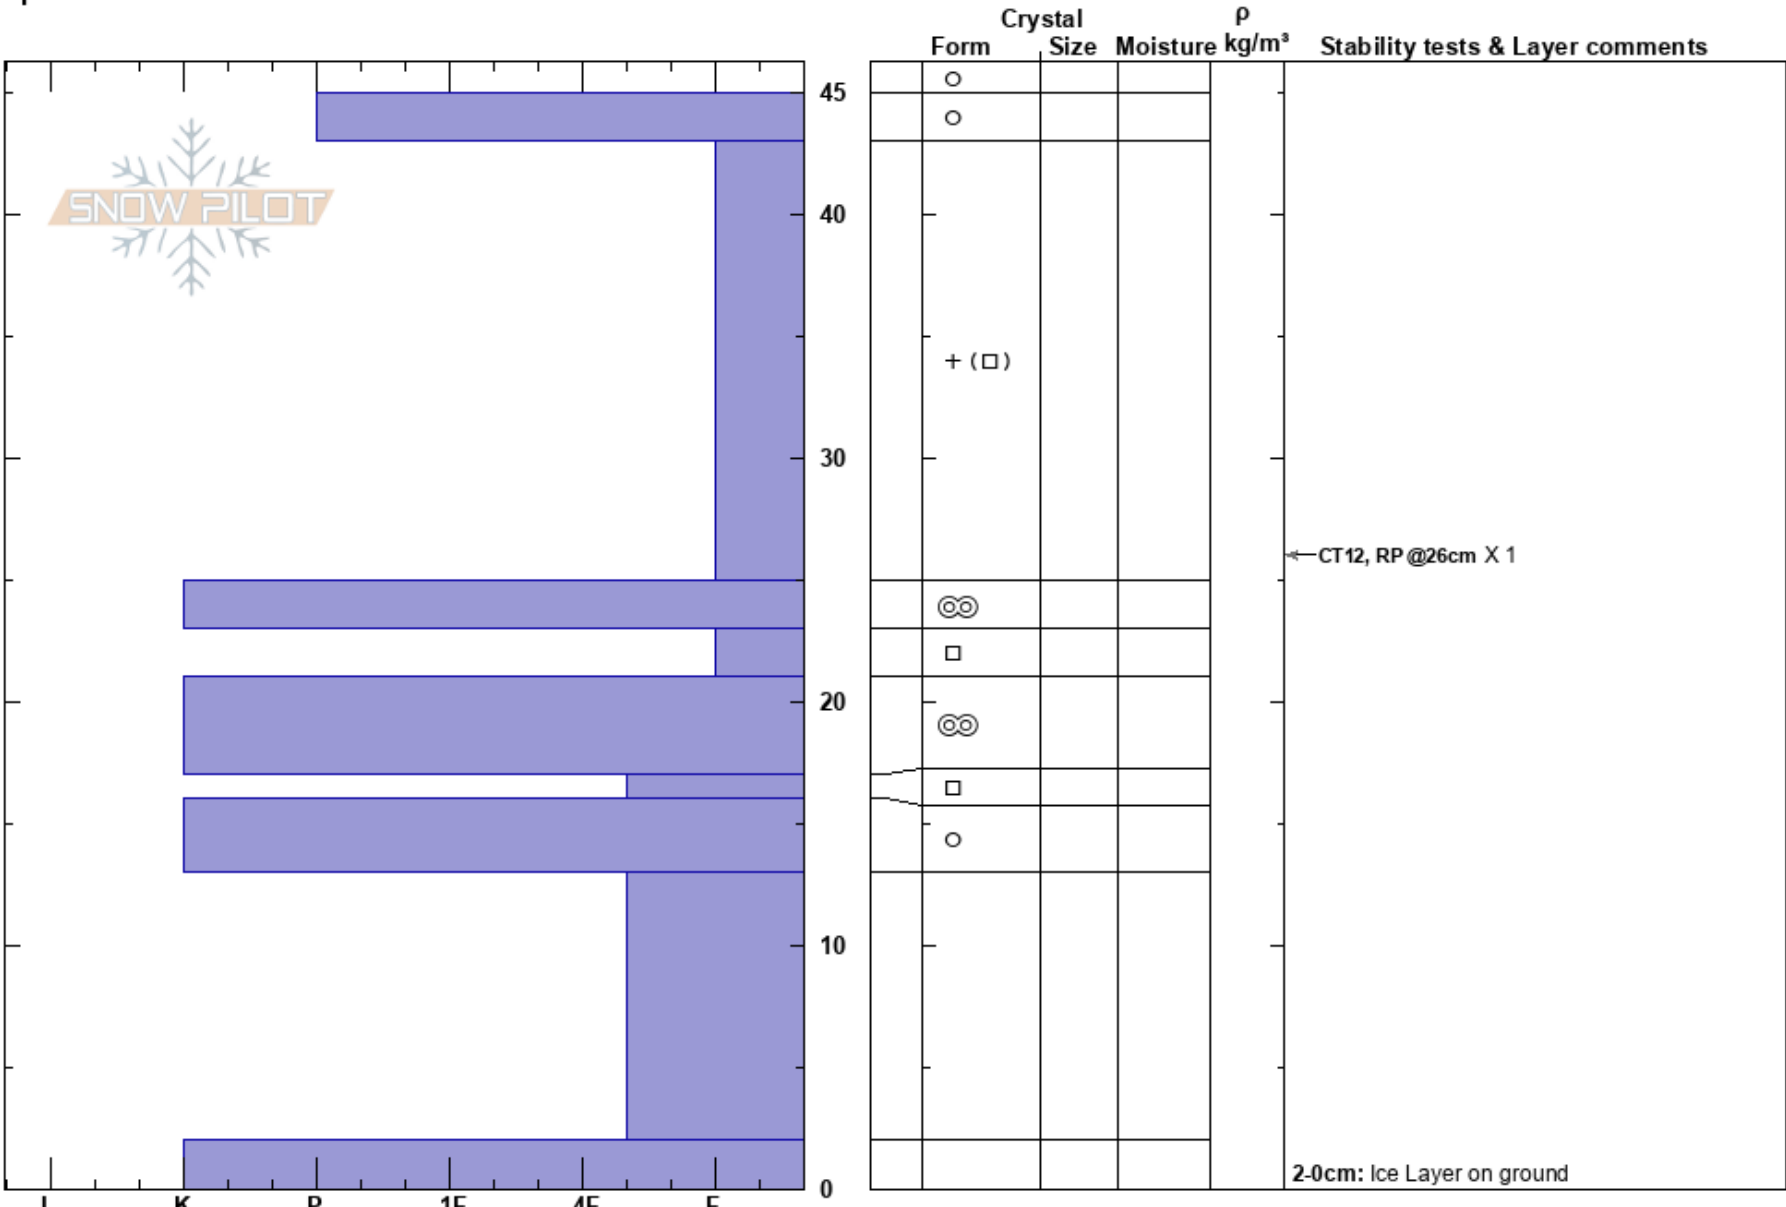

Jib Walter Peak - Eyre
 Humboldts
 New Zealand
Elevation: 1580 m
Aspect: SE
Specifics:

Snow Safety
 12/07/2024 - 14:00
Co-ord:
Slope Angle: 32°
Wind Loading:

Stability:
Air Temperature: 6°C
Sky Cover: CLR
Precipitation: NO
Wind:

HS:45
PF:10
PS:2
Layer Notes:
 2-0cm: Ice Layer on ground

Notes: