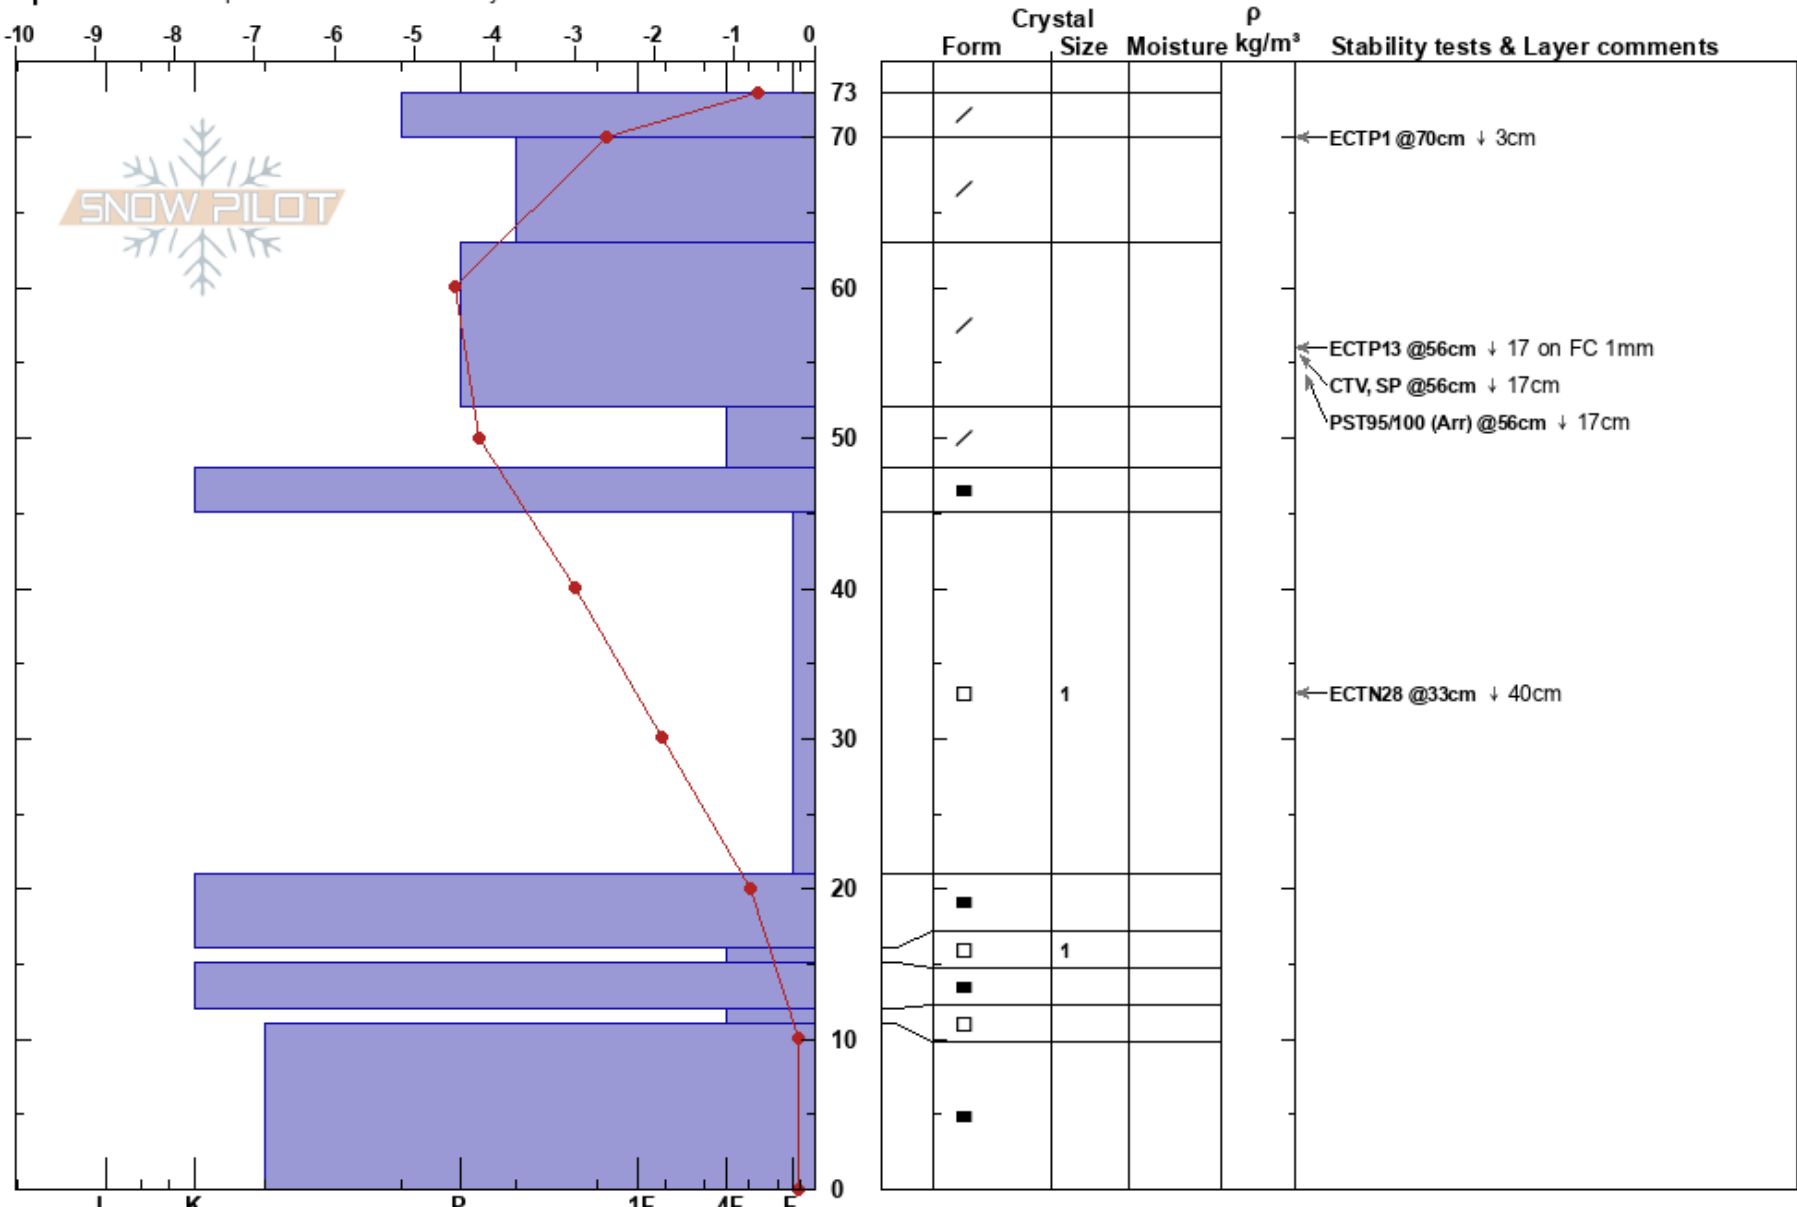

East Doolans
 Remarkables Range
 New Zealand
Elevation: 1910 m
Aspect: NE
Specifics: Pit is representative of backcountry

Janina Kuzma
 10/07/2024 - 12:25
Co-ord: -45.06948S, 168.82719E
Slope Angle: 30°
Wind Loading:

Stability:
Air Temperature: 4.2°C **PF:**2
Sky Cover: FEW
Precipitation: NO
Wind: Calm

HS:73
Layer Notes:
 45-21cm: Problematic layer

Notes: