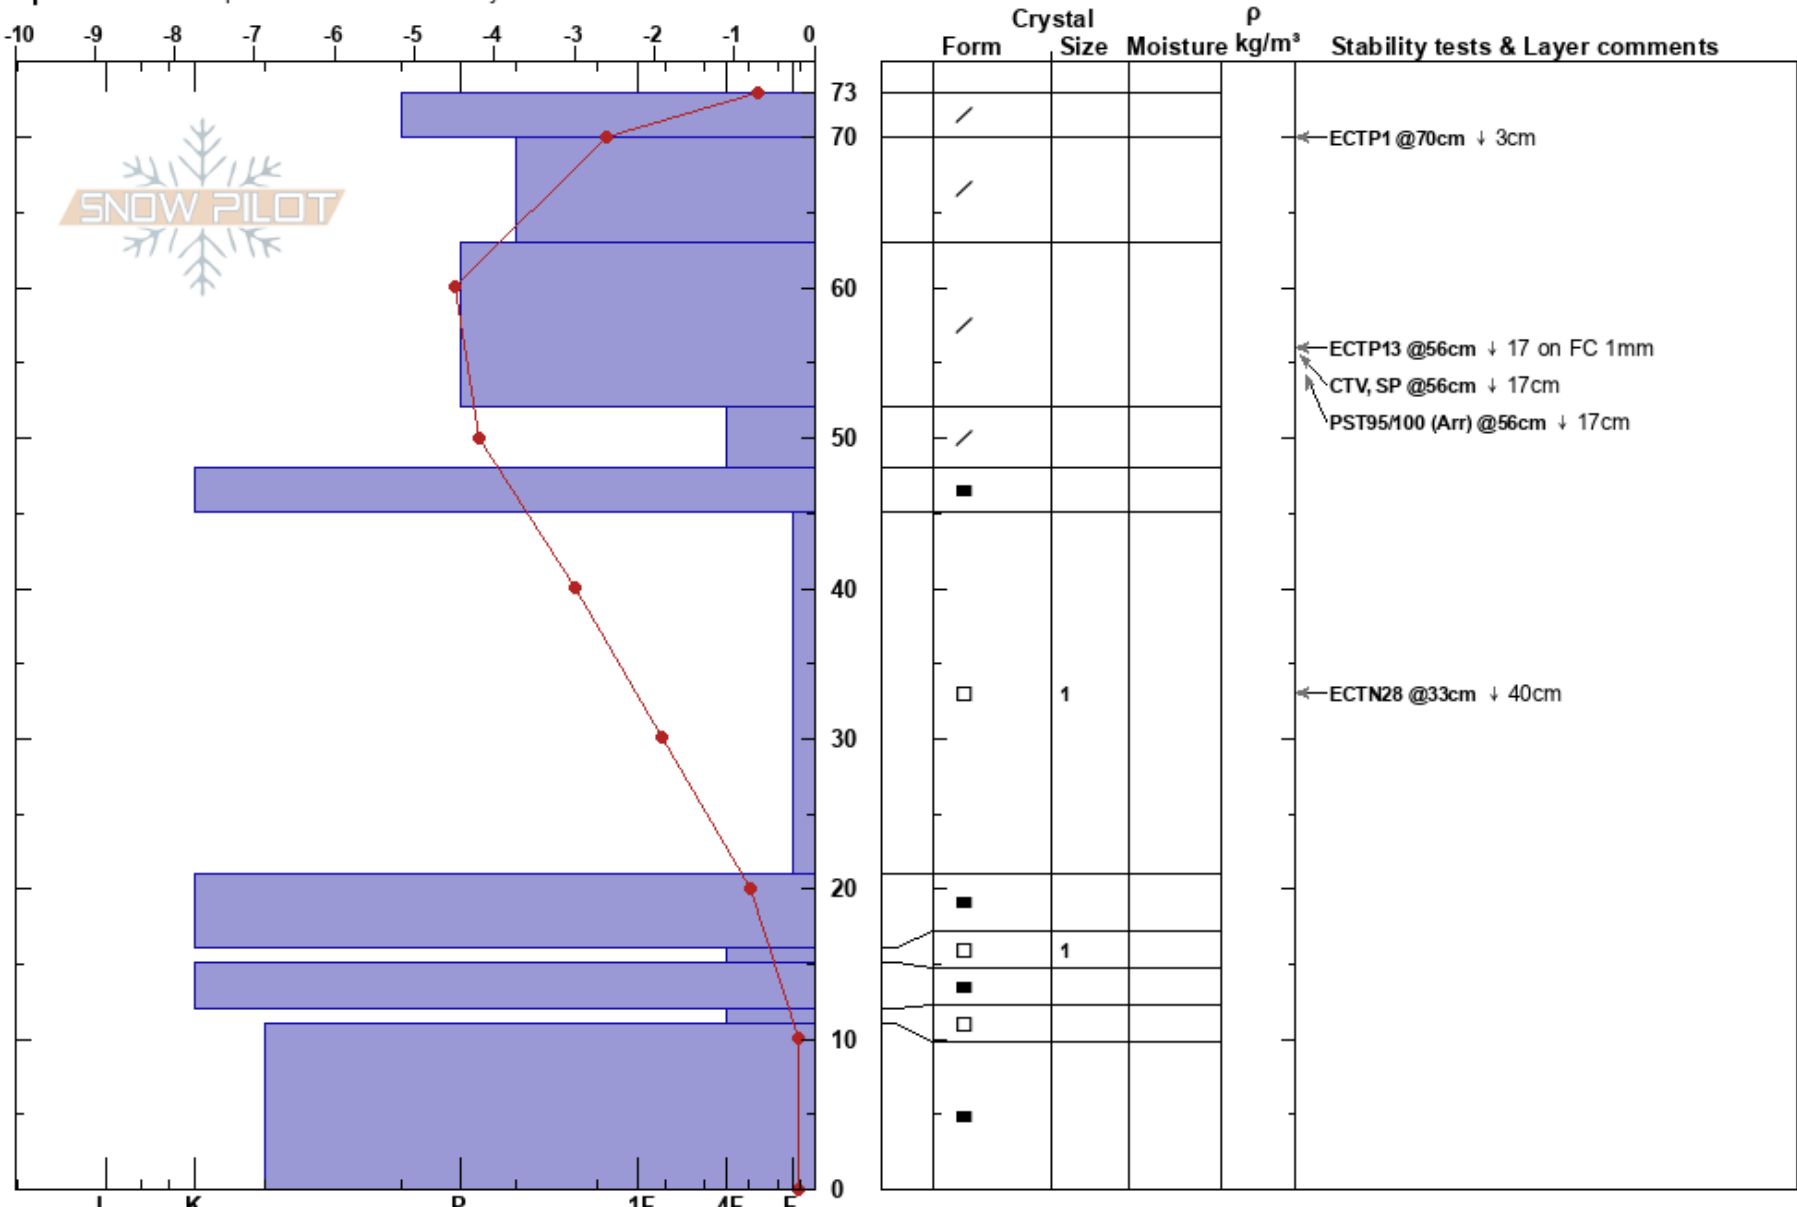

East Doolans
 Remarkables Range
 New Zealand
Elevation: 1910 m
Aspect: NE
Specifics: Pit is representative of backcountry

Janina Kuzma
 10/07/2024 - 12:25
Co-ord: -45.06948S, 168.82719E
Slope Angle: 30°
Wind Loading:

Stability:
Air Temperature: 4.2°C **PF:**2
Sky Cover: FEW
Precipitation: NO
Wind: Calm

Layer Notes:
 45-21cm: Problematic layer

Notes: