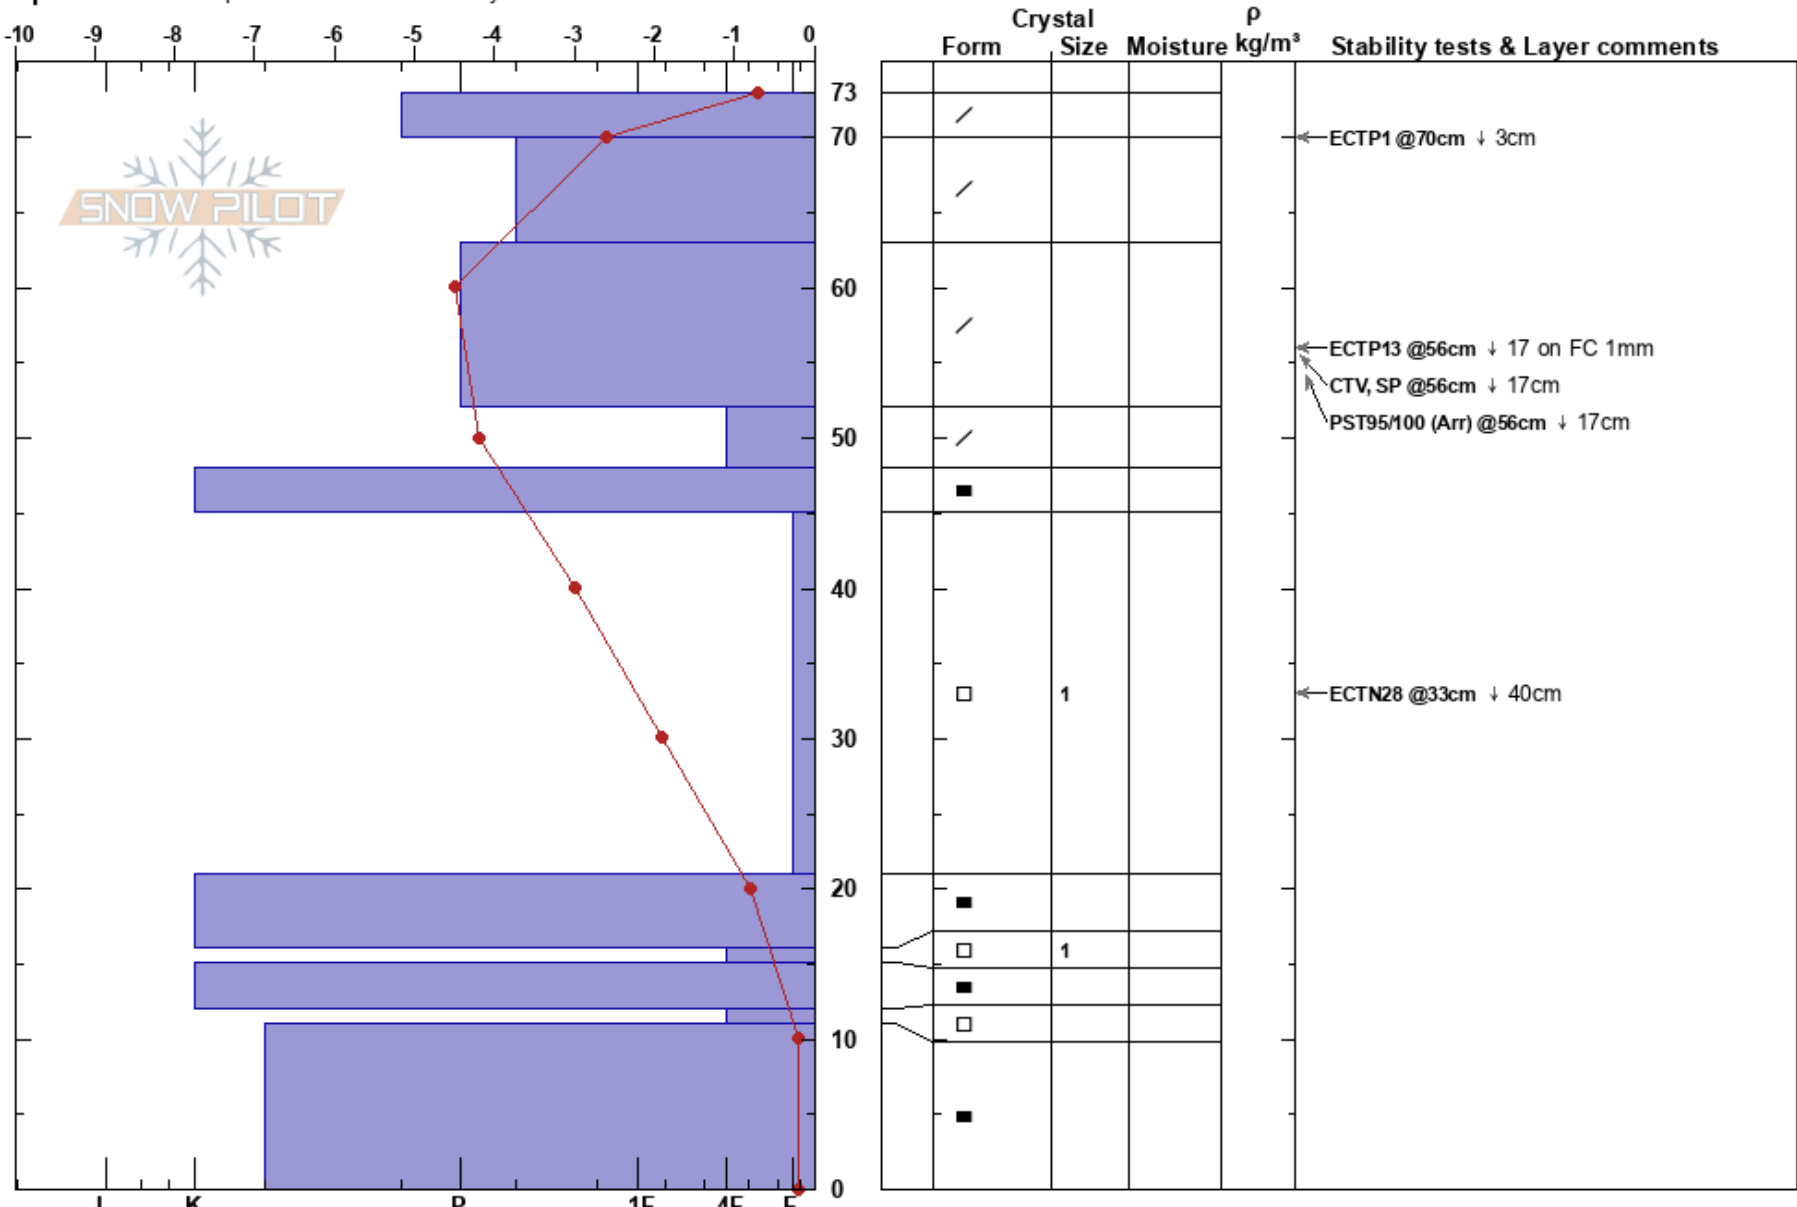

East Doolans
 Remarkables Range
 New Zealand
Elevation: 1910 m
Aspect: NE
Specifics: Pit is representative of backcountry

Janina Kuzma
 10/07/2024 - 12:25
Co-ord: -45.06948S, 168.82719E
Slope Angle: 30°
Wind Loading:

Stability:
Air Temperature: 4.2°C **PF:**2 **HS:**73
Sky Cover: FEW
Precipitation: NO
Wind: Calm
Layer Notes:
 45-21cm: Problematic layer

Notes:

I K P 1F 4F F