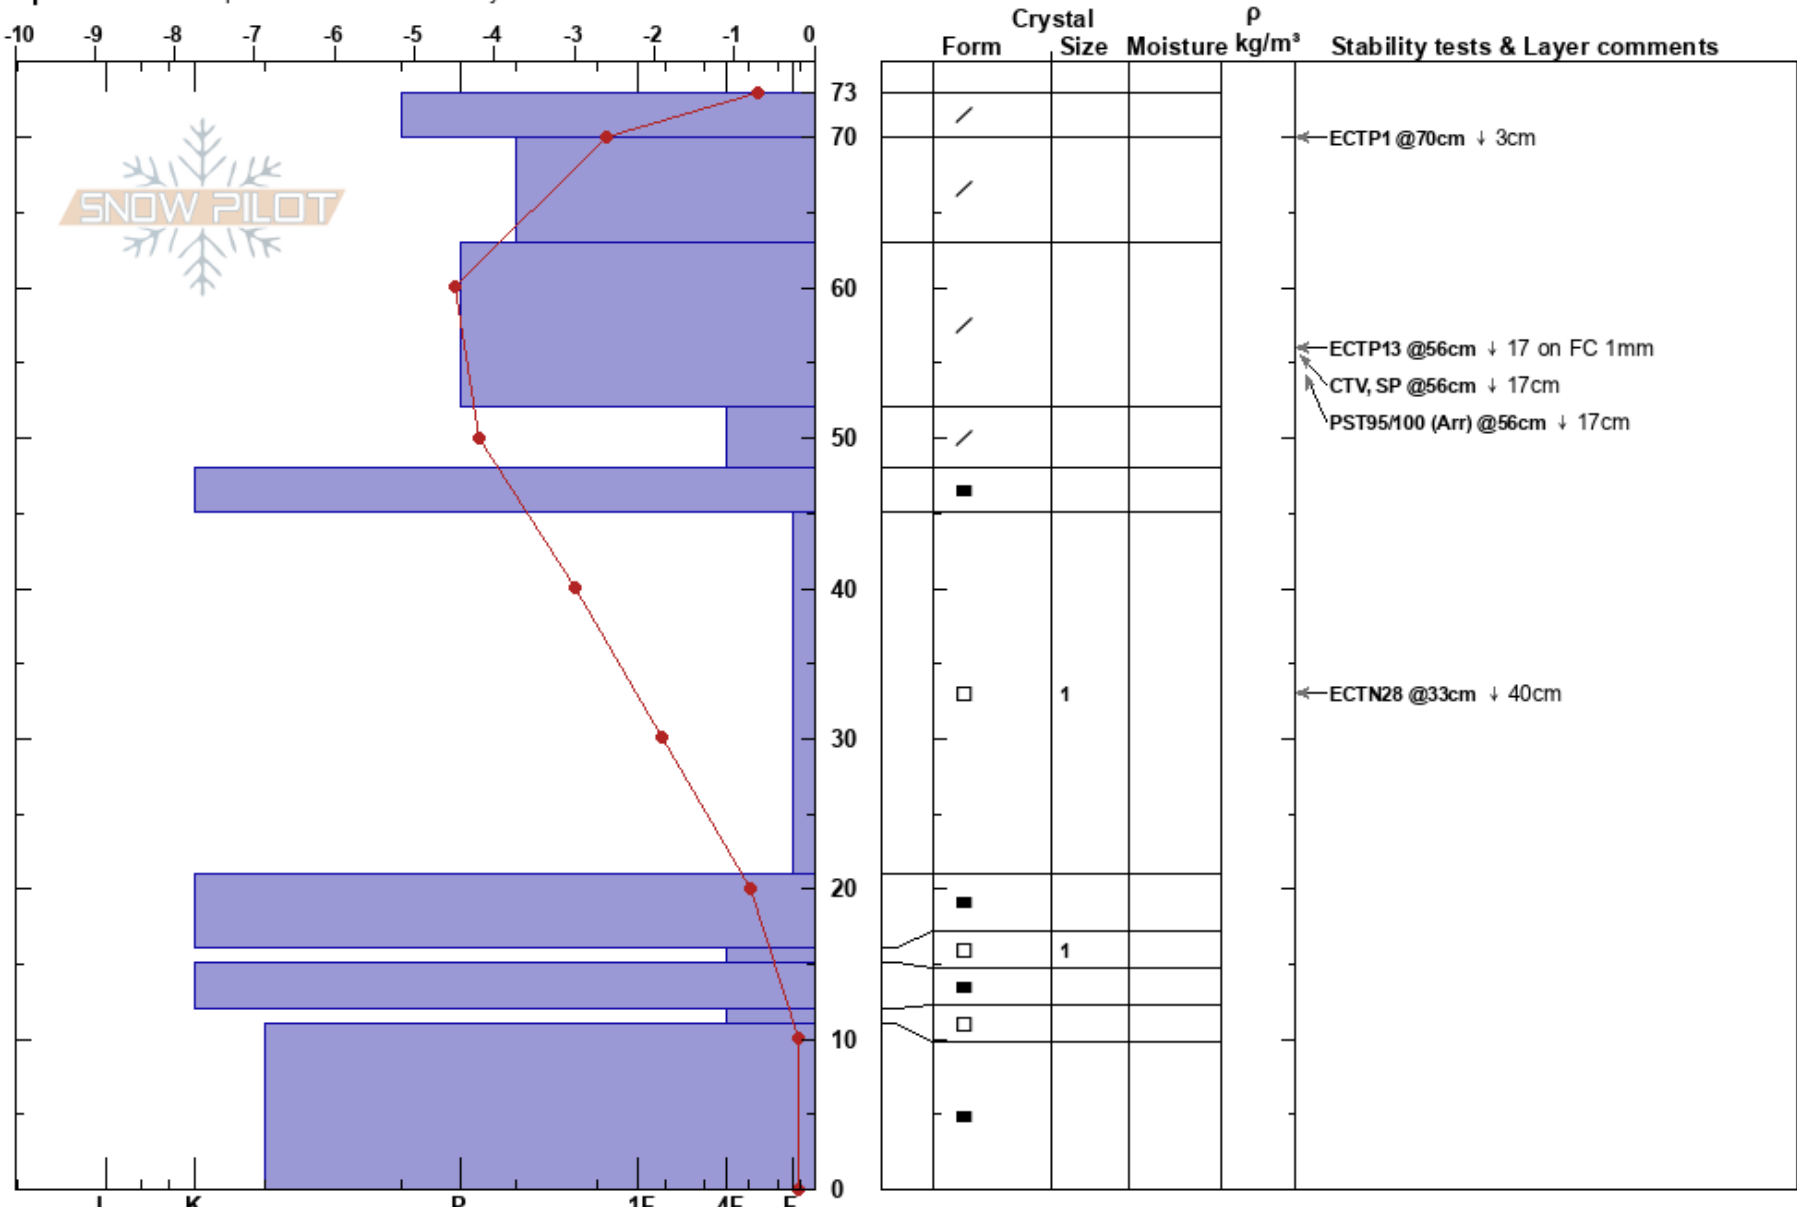

East Doolans  
 Remarkables Range  
 New Zealand  
**Elevation:** 1910 m  
**Aspect:** NE  
**Specifics:** Pit is representative of backcountry

Janina Kuzma  
 10/07/2024 - 12:25  
**Co-ord:** -45.06948S, 168.82719E  
**Slope Angle:** 30°  
**Wind Loading:**

**Stability:** **HS:**73  
**Air Temperature:** 4.2°C **PF:**2 **Layer Notes:** 45-21cm:Problematic layer  
**Sky Cover:** FEW  
**Precipitation:** NO  
**Wind:** Calm

**Notes:**