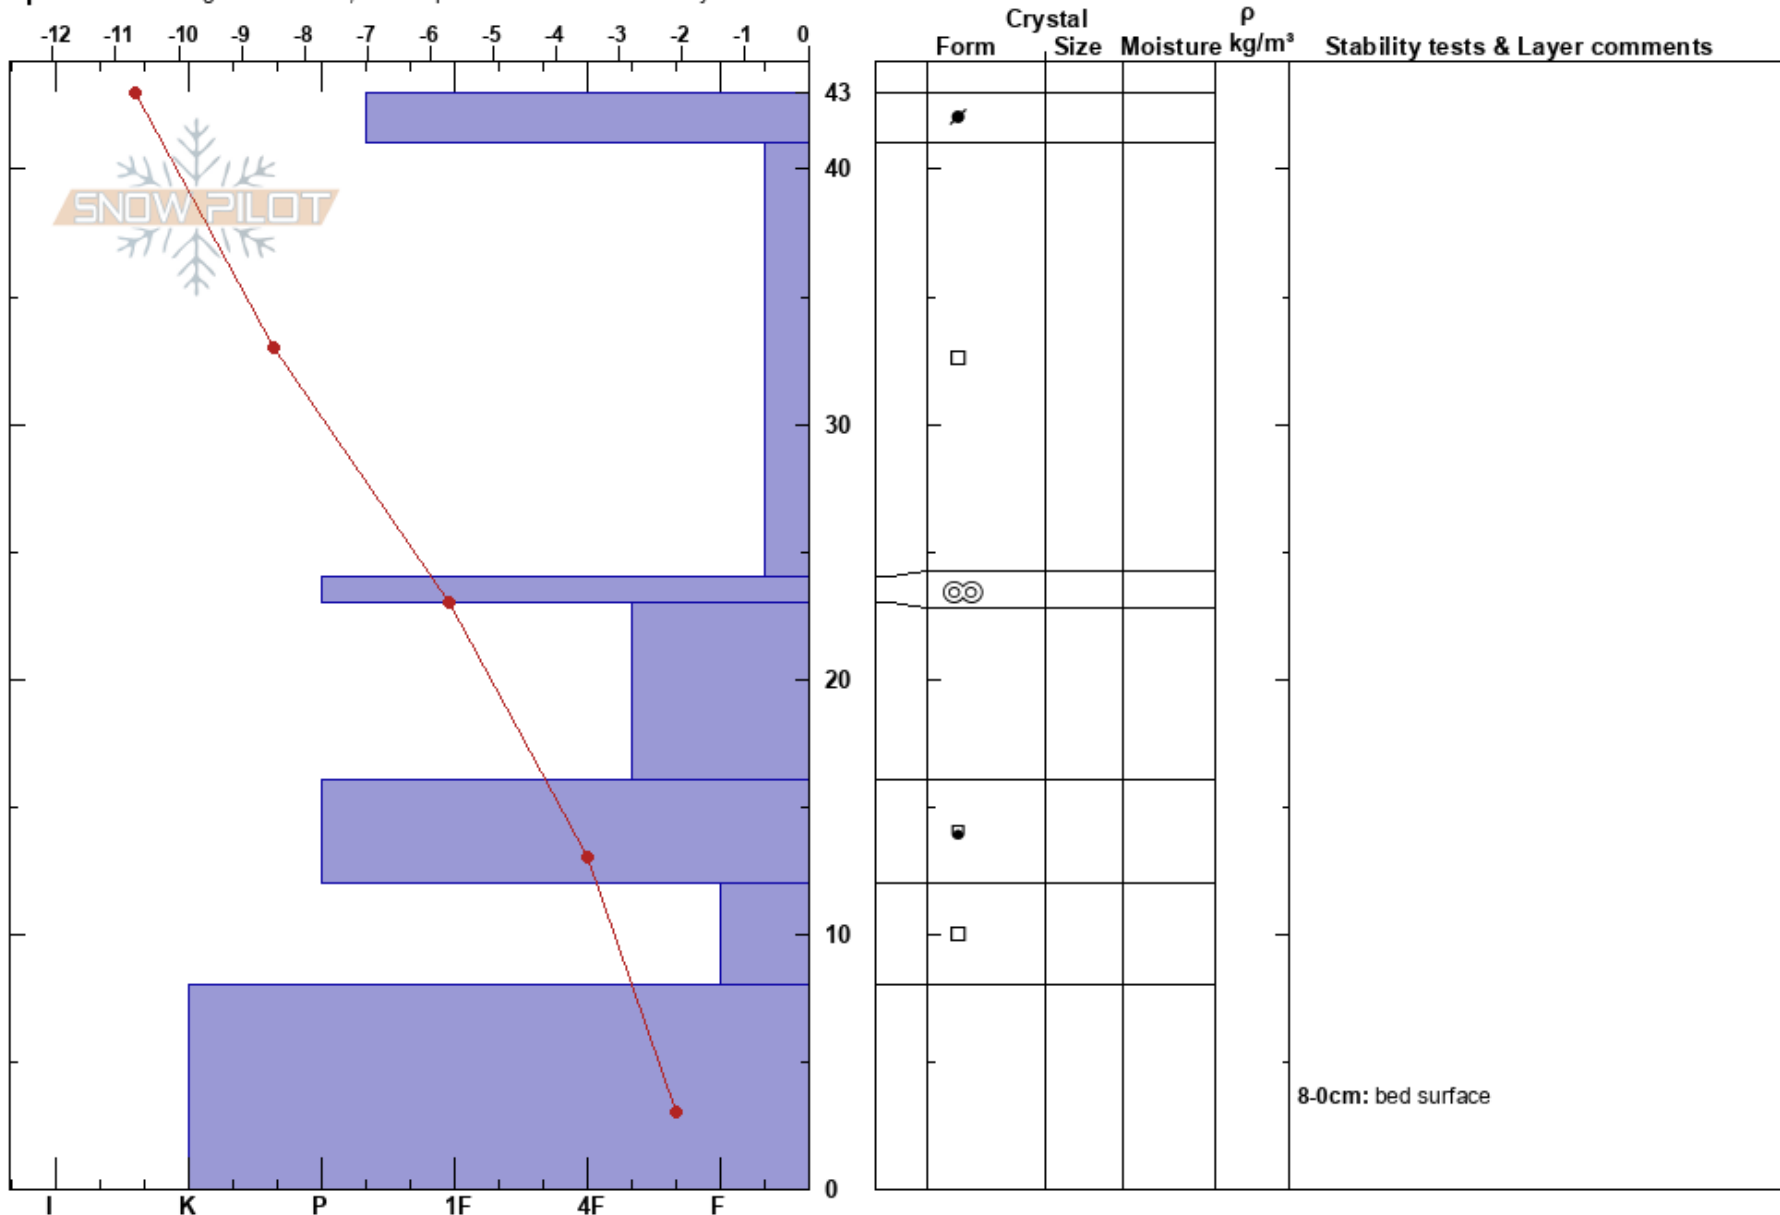

JC/Leaper
 Craigieburn Range
 New Zealand
 Elevation: 1750 m
 Aspect: SE

Eric Webster
 09/07/2024 - 10:00
 Co-ord: -43.27120S, 171.62632E
 Slope Angle: 31°
 Wind Loading: previous

Stability: **HS:43**
 Air Temperature: 3.9°C **PF:40**
 Sky Cover: CLR
 Precipitation: NO
 Wind: Calm

Layer Notes:
 12-8cm: Problematic layer
 8-0cm: bed surface

Specifics: Pit dug in a Ski Area; Pit is representative of backcountry

Notes: