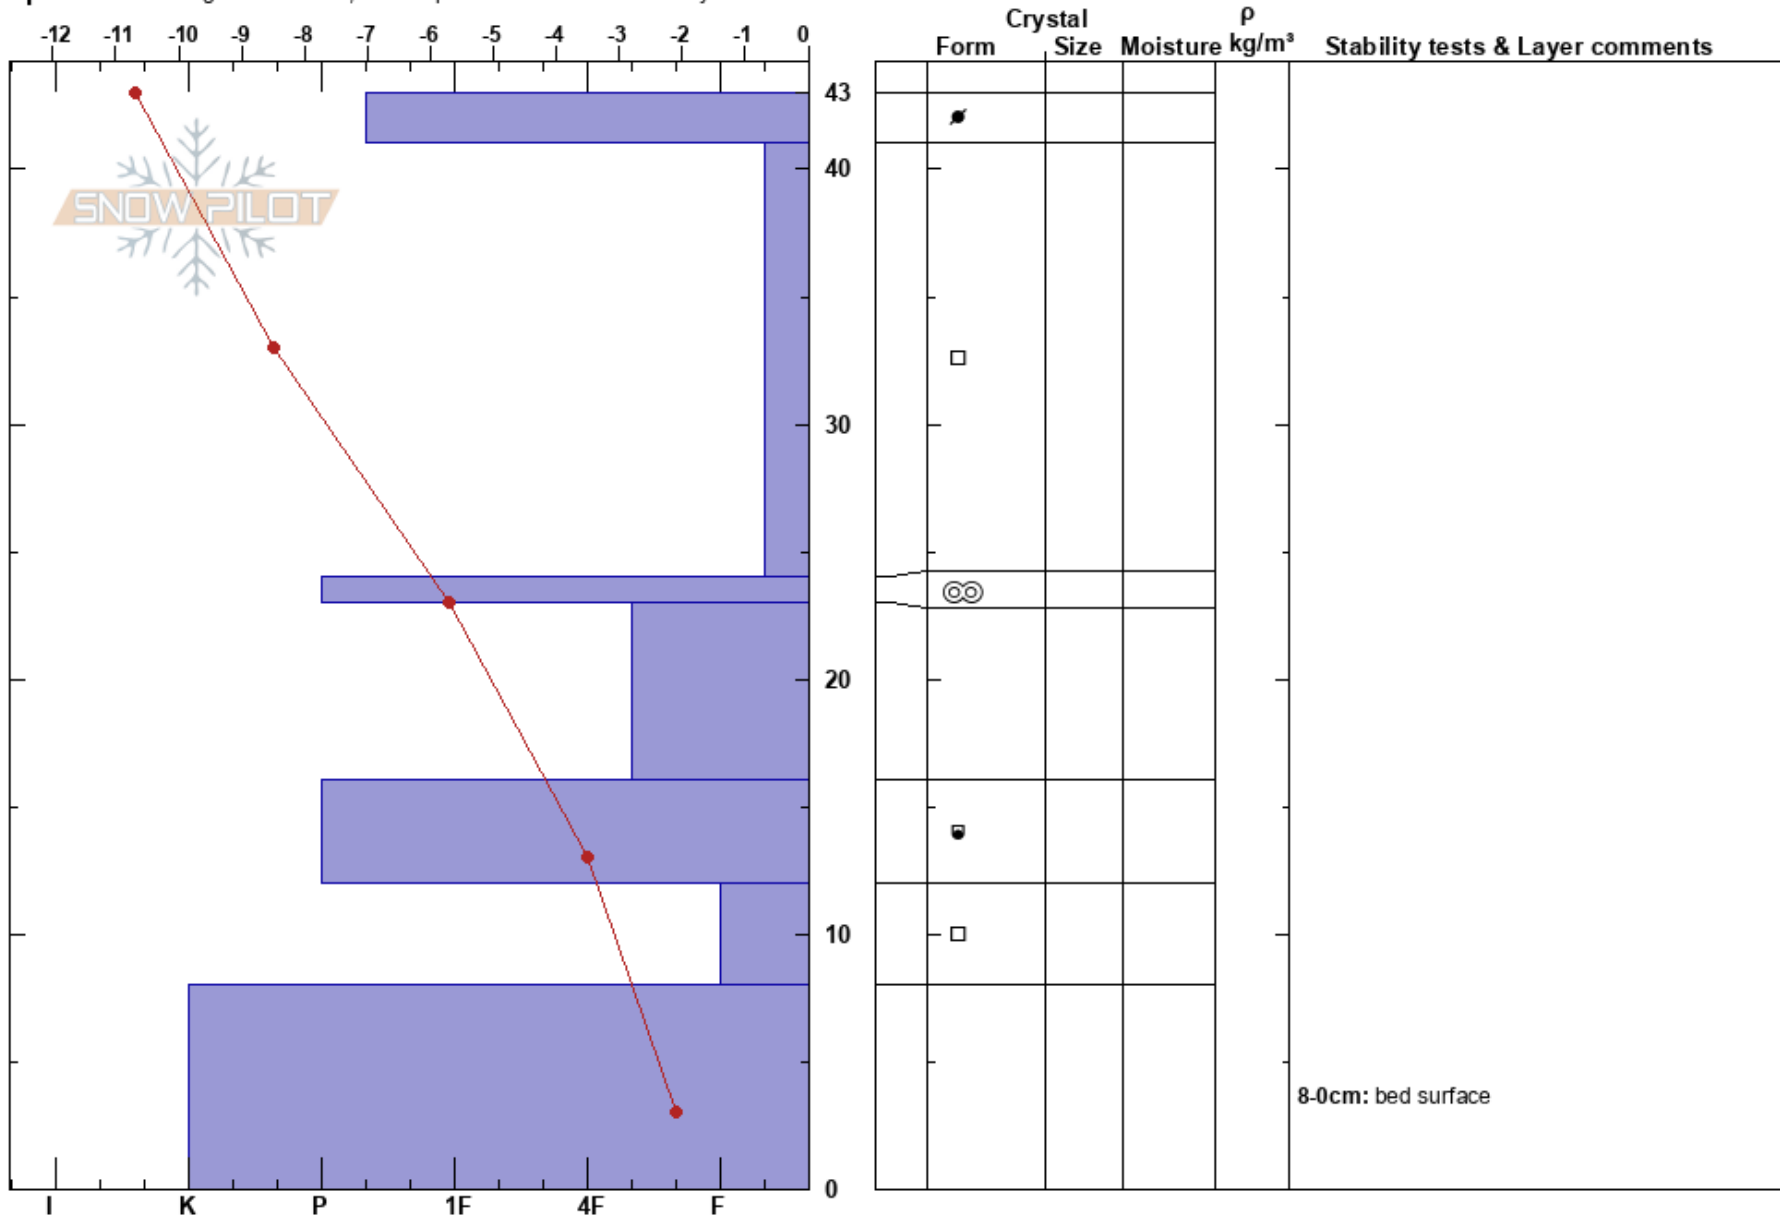

JC/Leaper
 Craigieburn Range
 New Zealand
 Elevation: 1750 m
 Aspect: SE

Eric Webster
 09/07/2024 - 10:00
 Co-ord: -43.27120S, 171.62632E
 Slope Angle: 31°
 Wind Loading: previous

Stability: HS:43
 Air Temperature: 3.9°C PF:40
 Sky Cover: CLR
 Precipitation: NO
 Wind: Calm
 Layer Notes:
 12-8cm: Problematic layer
 8-0cm: bed surface

Specifics: Pit dug in a Ski Area; Pit is representative of backcountry

Notes: