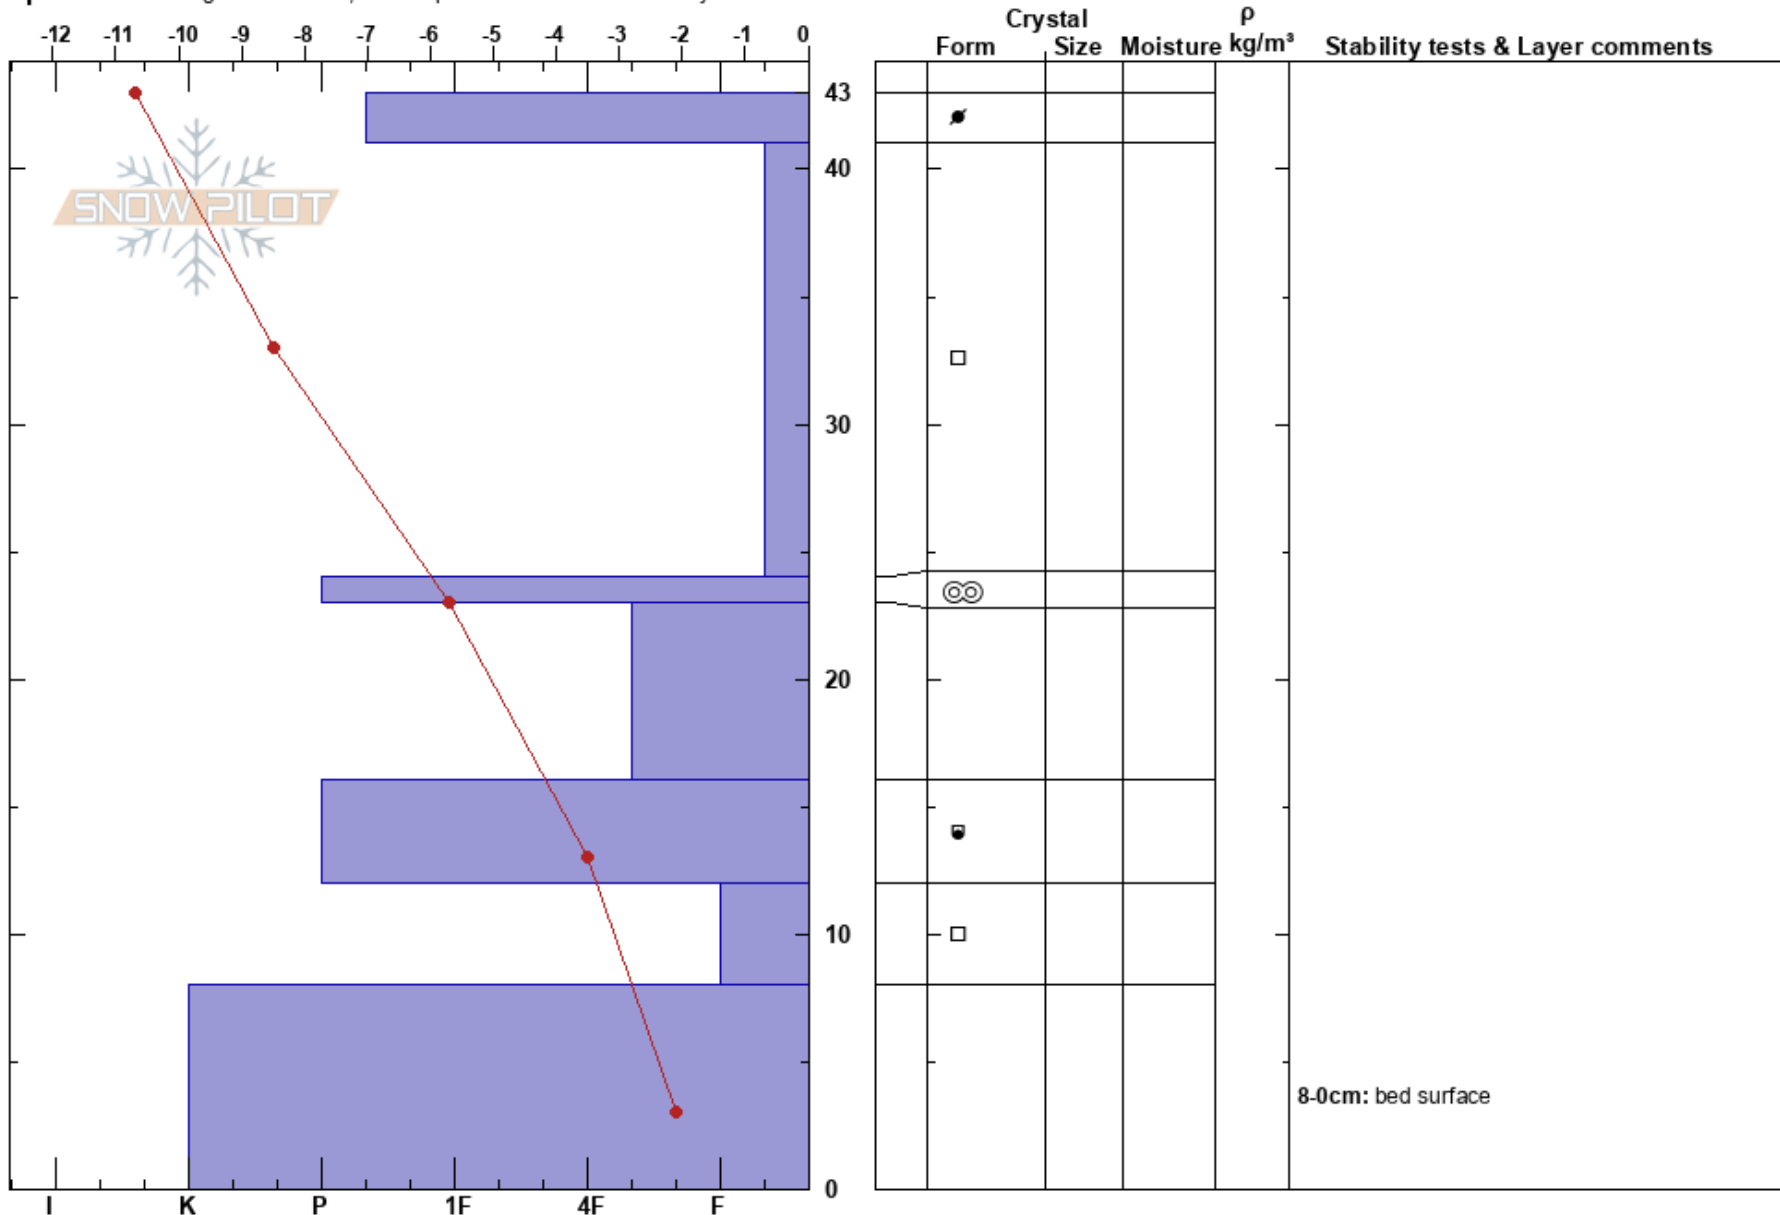

JC/Leaper  
 Craigieburn Range  
 New Zealand  
 Elevation: 1750 m  
 Aspect: SE

Eric Webster  
 09/07/2024 - 10:00  
 Co-ord: -43.27120S, 171.62632E  
 Slope Angle: 31°  
 Wind Loading: previous

Stability: **HS:43**  
 Air Temperature: 3.9°C **PF:40**  
 Sky Cover: CLR  
 Precipitation: NO  
 Wind: Calm

Layer Notes:  
 12-8cm: Problematic layer  
 8-0cm: bed surface

Specifics: Pit dug in a Ski Area; Pit is representative of backcountry

Notes: