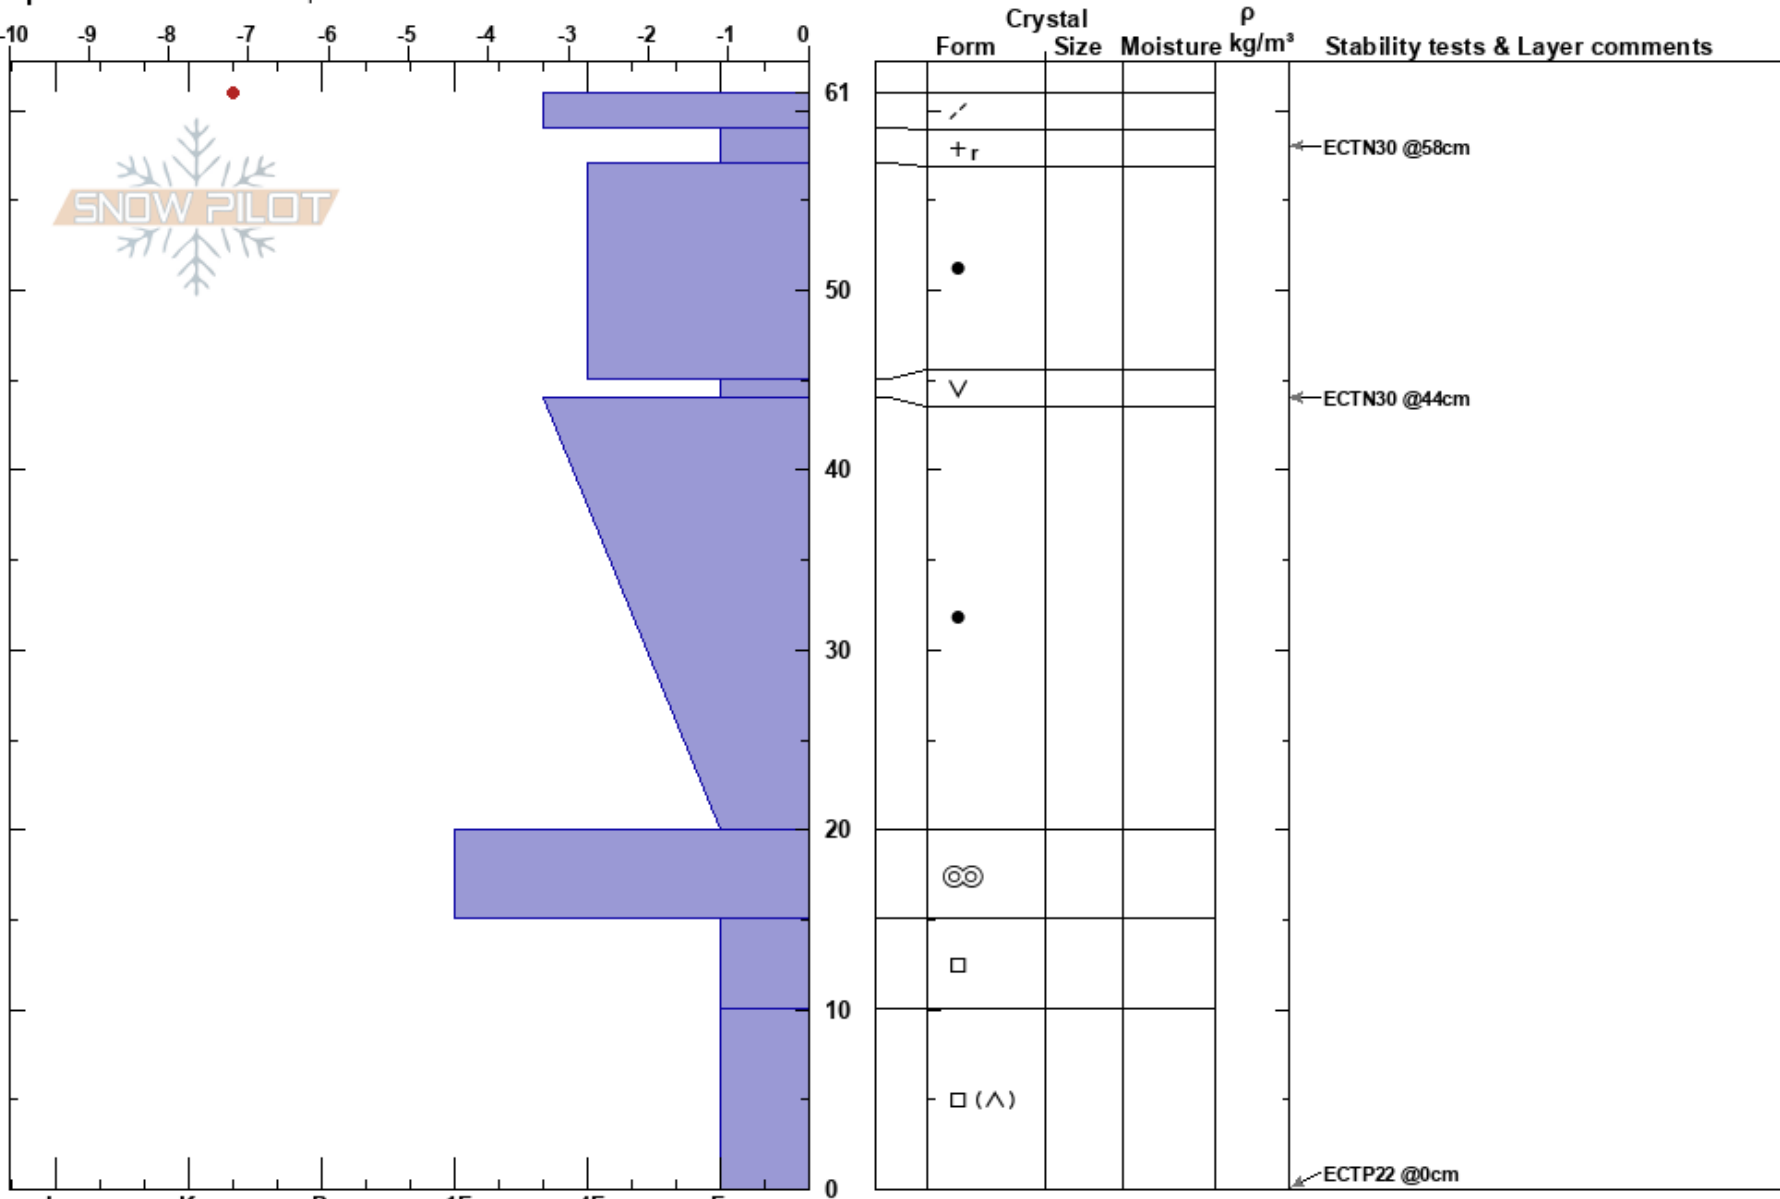

Soho 20240708

Steve Schreiber

Stability:

HS:61

Layer Notes:

Cardrona

08/07/2024 - 12:20

Air Temperature:

PS: 10

New Zealand

Co-ord:

Sky Cover: CLR

Elevation: 1605 m

Slope Angle: 30°

Precipitation: NO

Aspect: E

Wind Loading: previous

Wind: SW Light Breeze

Specifics: Ski tracks on slope

Notes: opening day