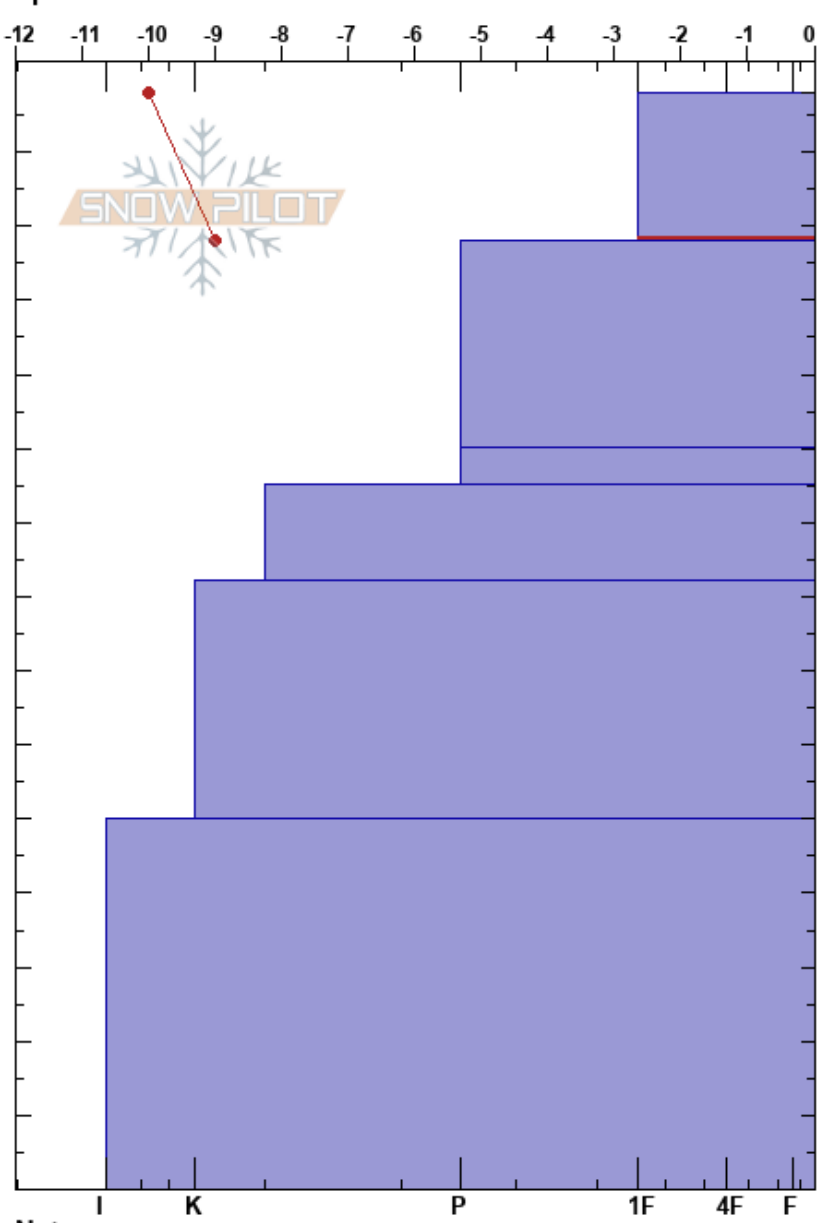

Punto Uno Sur
 Baguales
 Argentina
 Elevation: 1850 ft
 Aspect: 180°
 Specifics:

Colin Mitchell
 08/07/2024 - 12:00
 Co-ord: -41.51500N, -71.31000W
 Slope Angle: 17°
 Wind Loading: no

Stability:
 Air Temperature: 2°C
 Sky Cover: FEW
 Precipitation: NO
 Wind: SW Light Breeze

HS:148
 PF:20
 PS:10
 148-128cm: Problematic layer
 100-95cm: 2 thin MF crusts

Height (cm)	Crystal		Moisture	ρ kg/m ³	Stability tests & Layer comments
	Form	Size			
148	∇	5			
140	⊖	1-1.5	D		
130					← CT12, BRK @128cm ← CT13, BRK @128cm
110	•	0.3	D		
100	• ⊙ ⊙	0.3(1)	D		100-95cm: 2 thin MF crusts
90	•	0.1	D		
70	⊙ ⊙ (⊖)	2-3(3)	D		
50	⊙ ⊙ (⊖)		D		