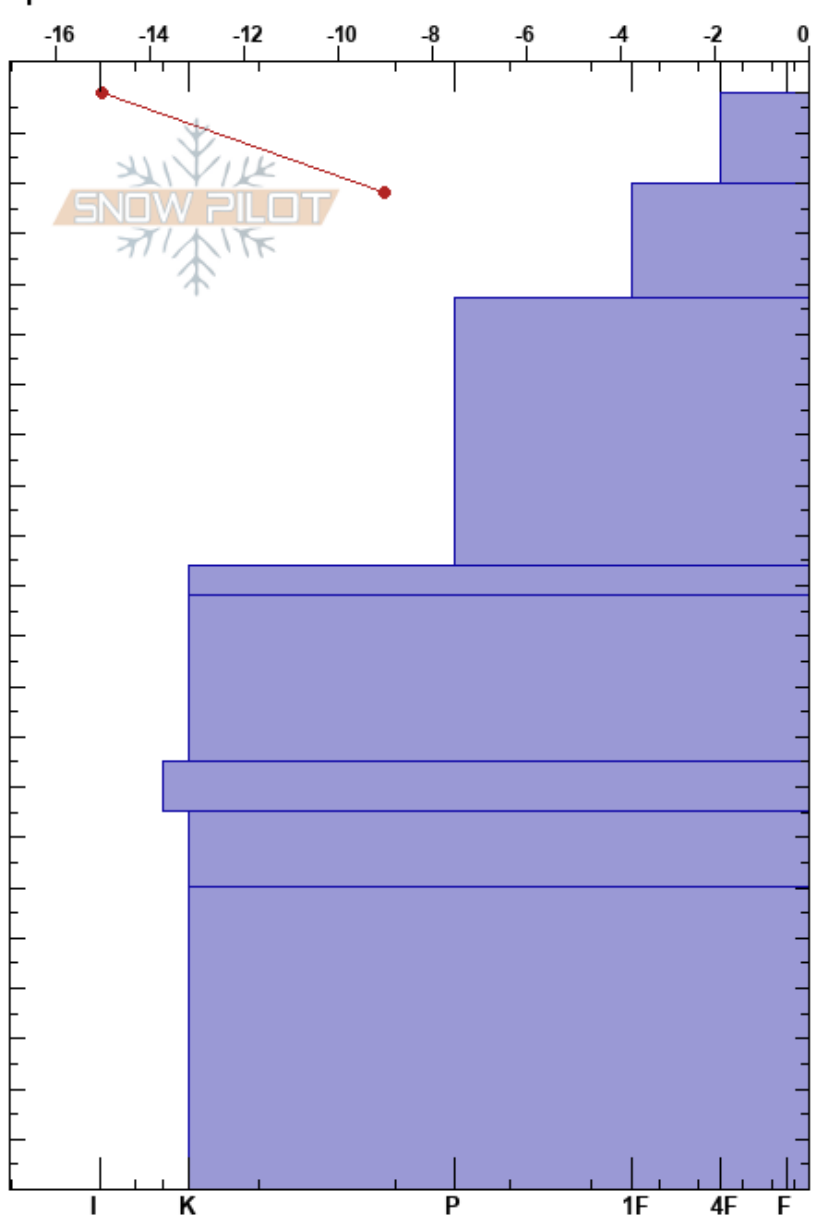

Central al fondo  
 Baguales  
 Argentina  
 Elevation: 1870 ft  
 Aspect: 135°  
 Specifics:

Colin Mitchell  
 07/07/2024 - 15:00  
 Co-ord: -41.50900N, -71.27400W  
 Slope Angle: 15°  
 Wind Loading: no

Stability:  
 Air Temperature: -1°C  
 Sky Cover: CLR  
 Precipitation: NO  
 Wind: N Light Breeze

HS:218  
 PF:25  
 Layer Notes:

Altitude (m)	Crystal		$\rho$ kg/m <sup>3</sup>	Stability tests & Layer comments
	Form	Size		
218				
210	•	0.5	D	
200				
190	.	0.3	D	
180				
170				
160				
150	.	0.5	D	
140				
130				
120	.	0.3		
110				
100		0.5	D	
90				
80	.	0.3		
70	.	0.3	D	
60				
50				
40				
30	⊙⊙		D	
20				
10				
0				