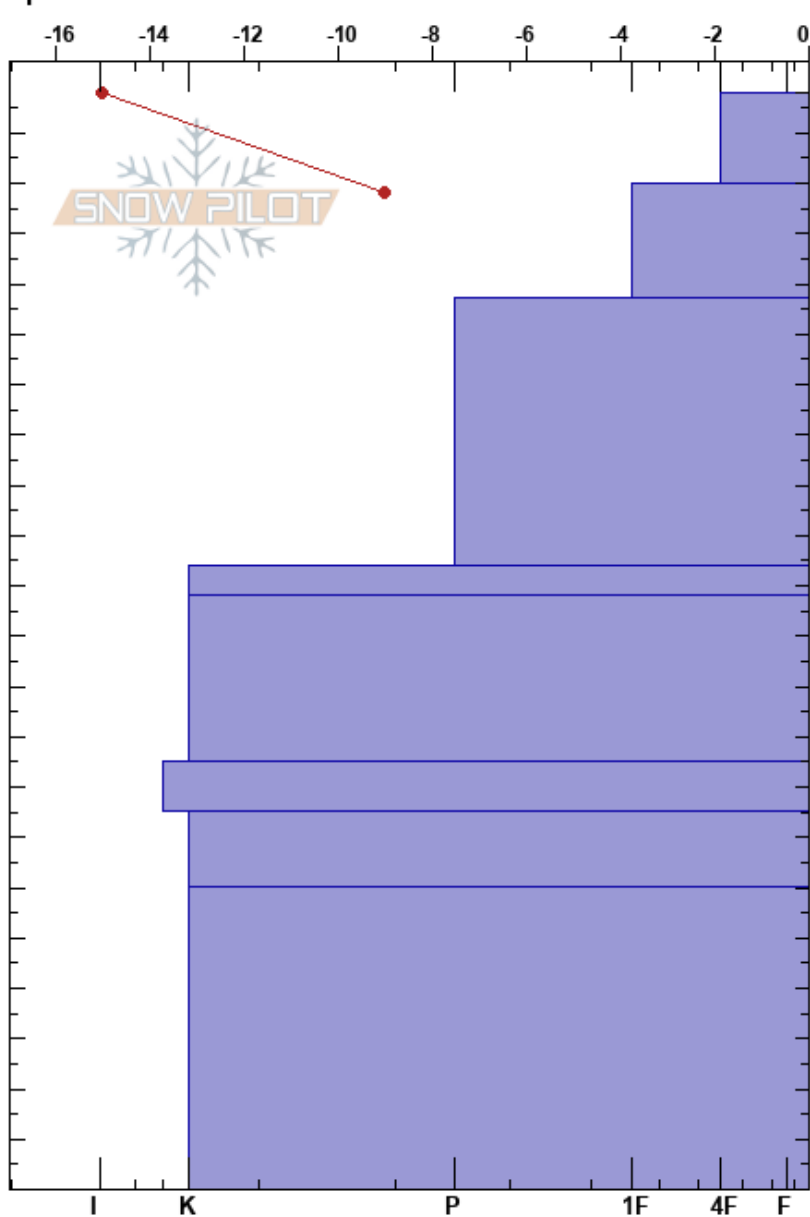

Central al fondo
 Baguales
 Argentina
 Elevation: 1870 ft
 Aspect: 135°
 Specifics:

Colin Mitchell
 07/07/2024 - 15:00
 Co-ord: -41.50900N, -71.27400W
 Slope Angle: 15°
 Wind Loading: no

Stability:
 Air Temperature: -1°C
 Sky Cover: CLR
 Precipitation: NO
 Wind: N Light Breeze

HS:218
 PF:25
 Layer Notes:

Altitude (m)	Crystal		ρ kg/m ³	Stability tests & Layer comments
	Form	Size		
218				
210	•	0.5	D	
200				
190	•	0.3	D	
180				
170				
160				
150	•	0.5	D	
140				
130				
120	•	0.3		
110				
100		0.5	D	
90				
80	•	0.3		
70	•	0.3	D	
60				
50				
40				
30	⊙⊙		D	
20				
10				
0				