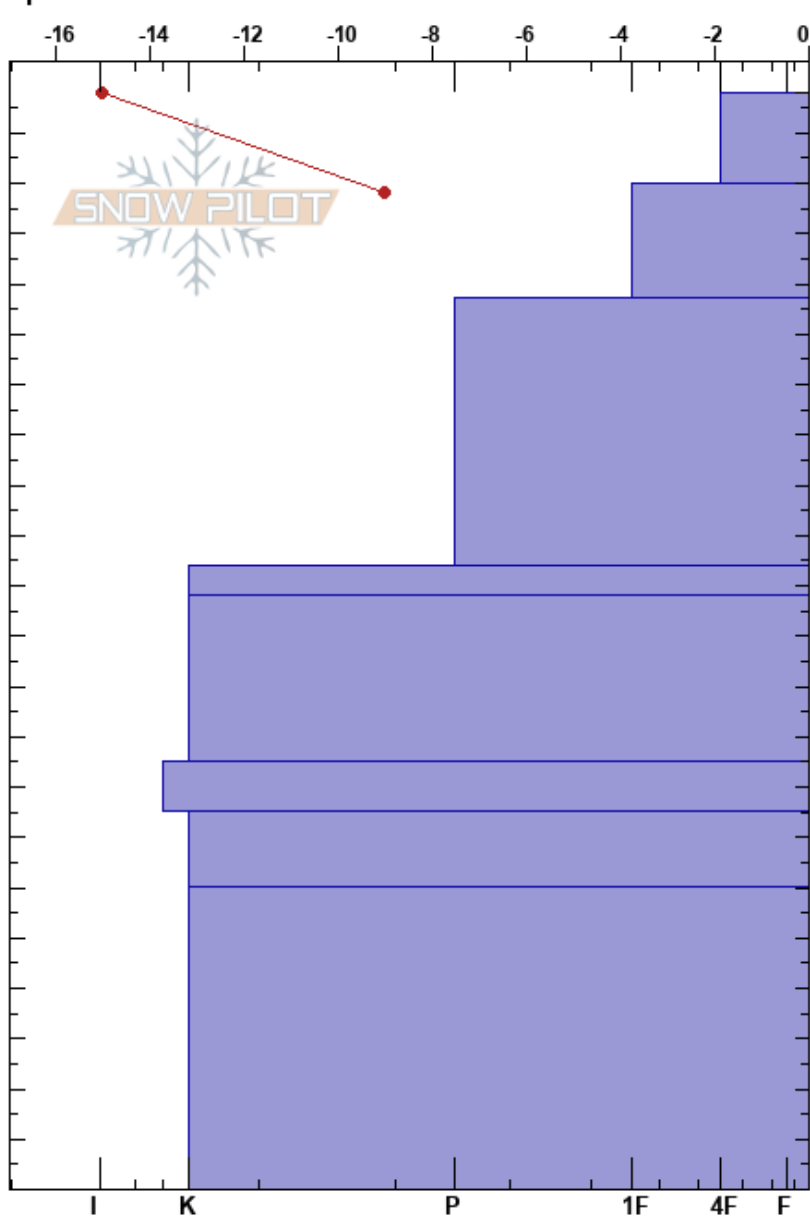

Central al fondo  
 Baguales  
 Argentina  
 Elevation: 1870 ft  
 Aspect: 135°  
 Specifics:

Colin Mitchell  
 07/07/2024 - 15:00  
 Co-ord: -41.50900N, -71.27400W  
 Slope Angle: 15°  
 Wind Loading: no

Stability:  
 Air Temperature: -1°C  
 Sky Cover: CLR  
 Precipitation: NO  
 Wind: N Light Breeze

HS:218  
 PF:25  
 Layer Notes:

Altitude (m)	Crystal		$\rho$ kg/m <sup>3</sup>	Stability tests & Layer comments
	Form	Size		
218				
210	•	0.5	D	
200				
190	.	0.3	D	
180				
170				
160				
150	.	0.5	D	
140				
130				
120	.	0.3		
110				
100		0.5	D	
90				
80	.	0.3		
70	.	0.3	D	
60				
50				
40				
30	⊙⊙		D	
20				
10				
0				