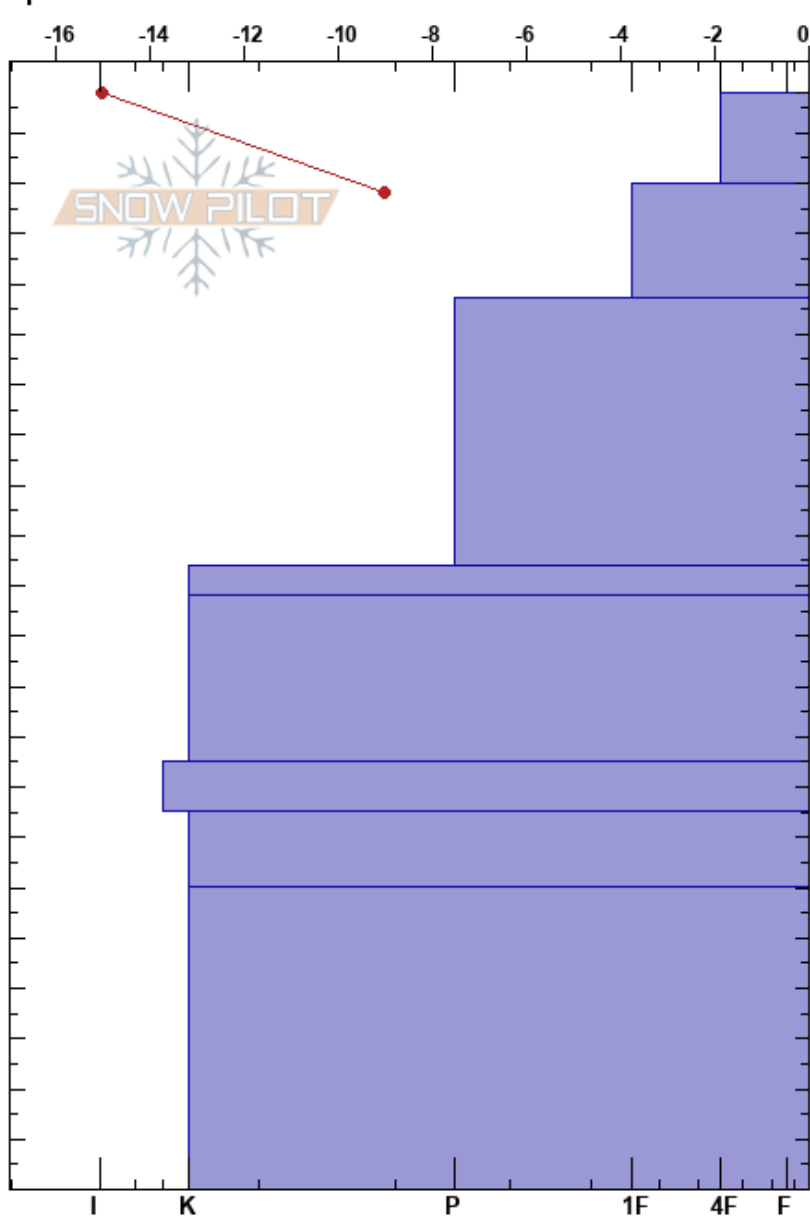

Central al fondo
 Baguales
 Argentina
 Elevation: 1870 ft
 Aspect: 135°
 Specifics:

Colin Mitchell
 07/07/2024 - 15:00
 Co-ord: -41.50900N, -71.27400W
 Slope Angle: 15°
 Wind Loading: no

Stability:
 Air Temperature: -1°C
 Sky Cover: CLR
 Precipitation: NO
 Wind: N Light Breeze

HS:218
 PF:25
 Layer Notes:

Altitude (m)	Crystal		ρ kg/m ³	Stability tests & Layer comments
	Form	Size		
218				
210	•	0.5	D	
200				
190	.	0.3	D	
180				
170				
160				
150	.	0.5	D	
140				
130				
120	.	0.3		
110				
100		0.5	D	
90				
80	.	0.3		
70	.	0.3	D	
60				
50				
40				
30	⊙⊙		D	
20				
10				
0				