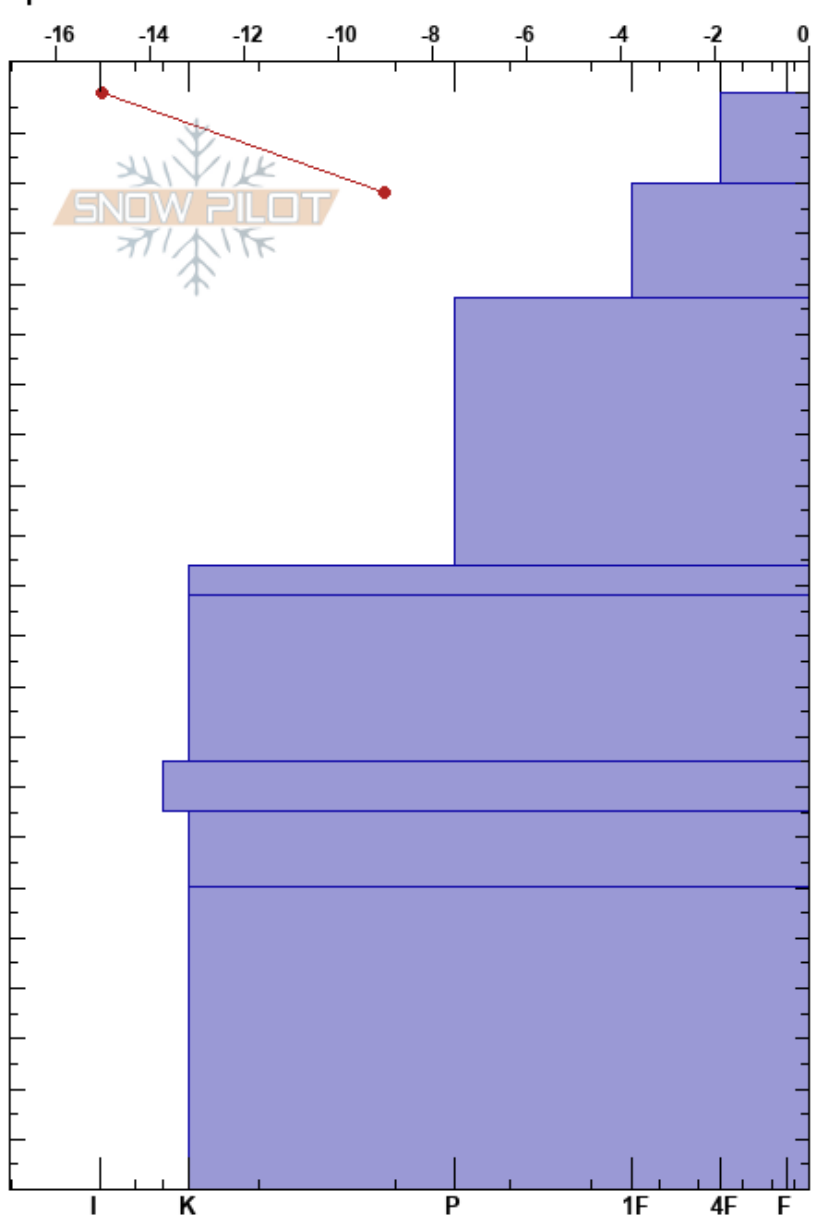

Central al fondo
 Baguales
 Argentina
 Elevation: 1870 ft
 Aspect: 135°
 Specifics:

Colin Mitchell
 07/07/2024 - 15:00
 Co-ord: -41.50900N, -71.27400W
 Slope Angle: 15°
 Wind Loading: no

Stability:
 Air Temperature: -1°C
 Sky Cover: CLR
 Precipitation: NO
 Wind: N Light Breeze

HS:218
 PF:25
 Layer Notes:

Altitude (ft)	Crystal		ρ kg/m ³	Stability tests & Layer comments
	Form	Size		
218				
210	•	0.5	D	
200				
190	.	0.3	D	
180				
170				
160				
150	.	0.5	D	
140				
130				
120	.	0.3		
110				
100		0.5	D	
90				
80	.	0.3		
70	.	0.3	D	
60				
50				
40				
30	⊙⊙		D	
20				
10				
0				