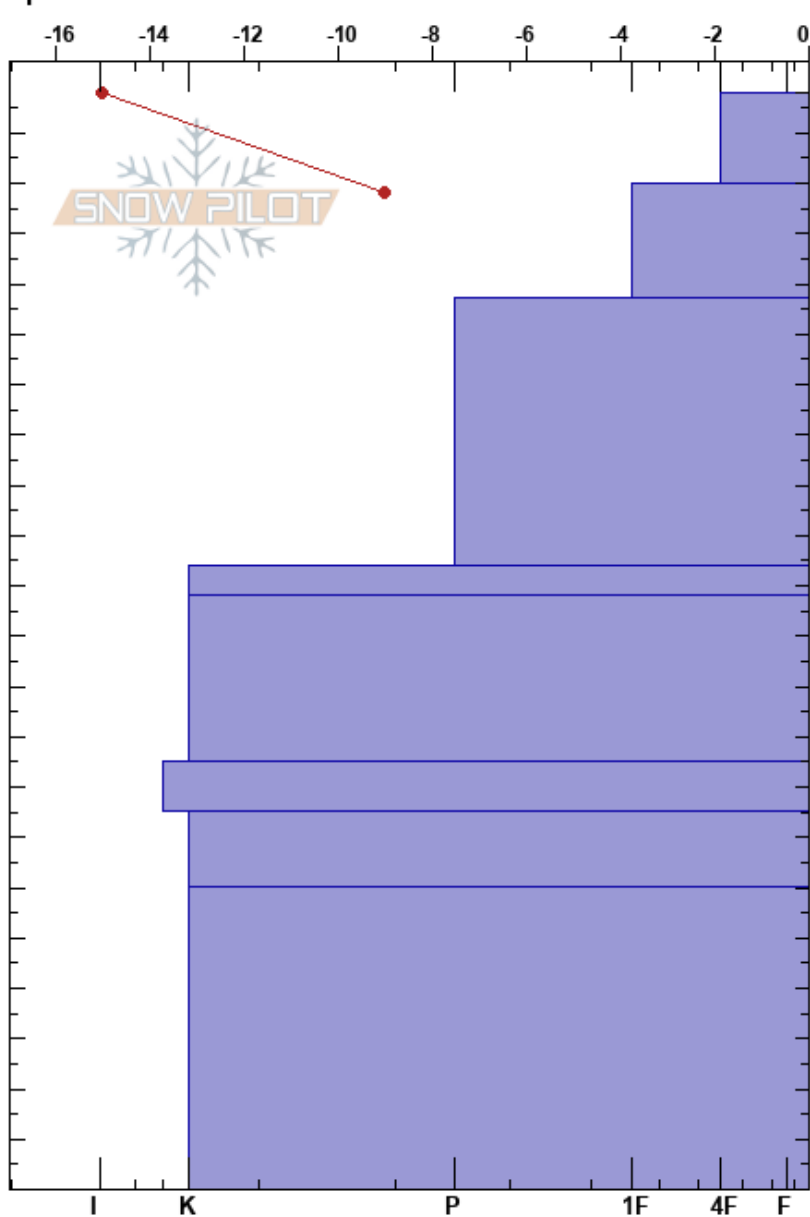

Central al fondo
 Baguales
 Argentina
 Elevation: 1870 ft
 Aspect: 135°
 Specifics:

Colin Mitchell
 07/07/2024 - 15:00
 Co-ord: -41.50900N, -71.27400W
 Slope Angle: 15°
 Wind Loading: no

Stability:
 Air Temperature: -1°C
 Sky Cover: CLR
 Precipitation: NO
 Wind: N Light Breeze

HS:218
 PF:25
 Layer Notes:

Altitude (m)	Crystal		ρ kg/m ³	Stability tests & Layer comments
	Form	Size		
218				
210	•	0.5	D	
200				
190	.	0.3	D	
180				
170				
160				
150	.	0.5	D	
140				
130				
120	.	0.3		
110				
100		0.5	D	
90				
80	.	0.3		
70	.	0.3	D	
60				
50				
40				
30	⊙⊙		D	
20				
10				
0				