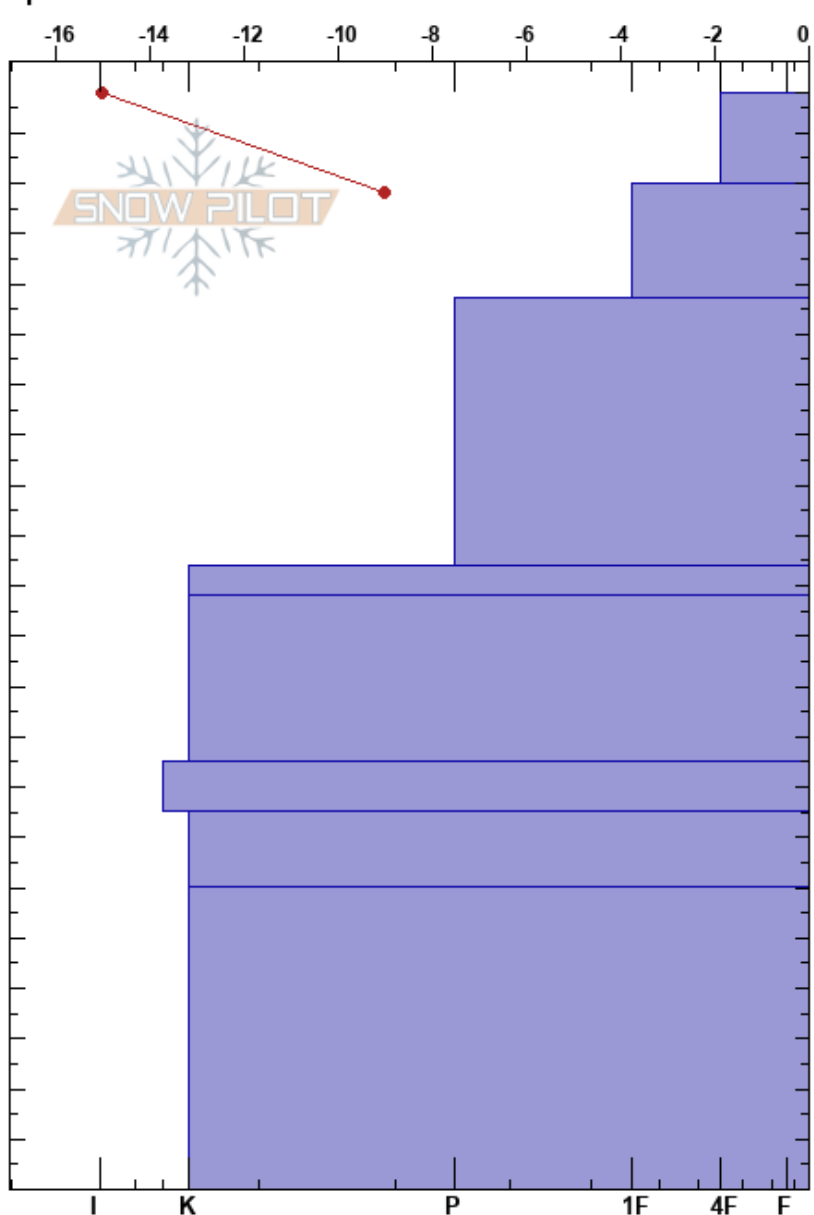

Central al fondo
 Baguales
 Argentina
 Elevation: 1870 ft
 Aspect: 135°
 Specifics:

Colin Mitchell
 07/07/2024 - 15:00
 Co-ord: -41.50900N, -71.27400W
 Slope Angle: 15°
 Wind Loading: no

Stability:
 Air Temperature: -1°C
 Sky Cover: CLR
 Precipitation: NO
 Wind: N Light Breeze

HS:218
 PF:25
 Layer Notes:

Altitude (m)	Crystal		ρ kg/m ³	Stability tests & Layer comments
	Form	Size		
218				
210	•	0.5	D	
200				
190	.	0.3	D	
180				
170				
160				
150	.	0.5	D	
140				
130				
120	.	0.3		
110				
100		0.5	D	
90				
80	.	0.3		
70	.	0.3	D	
60				
50				
40				
30	⊙⊙		D	
20				
10				
0				