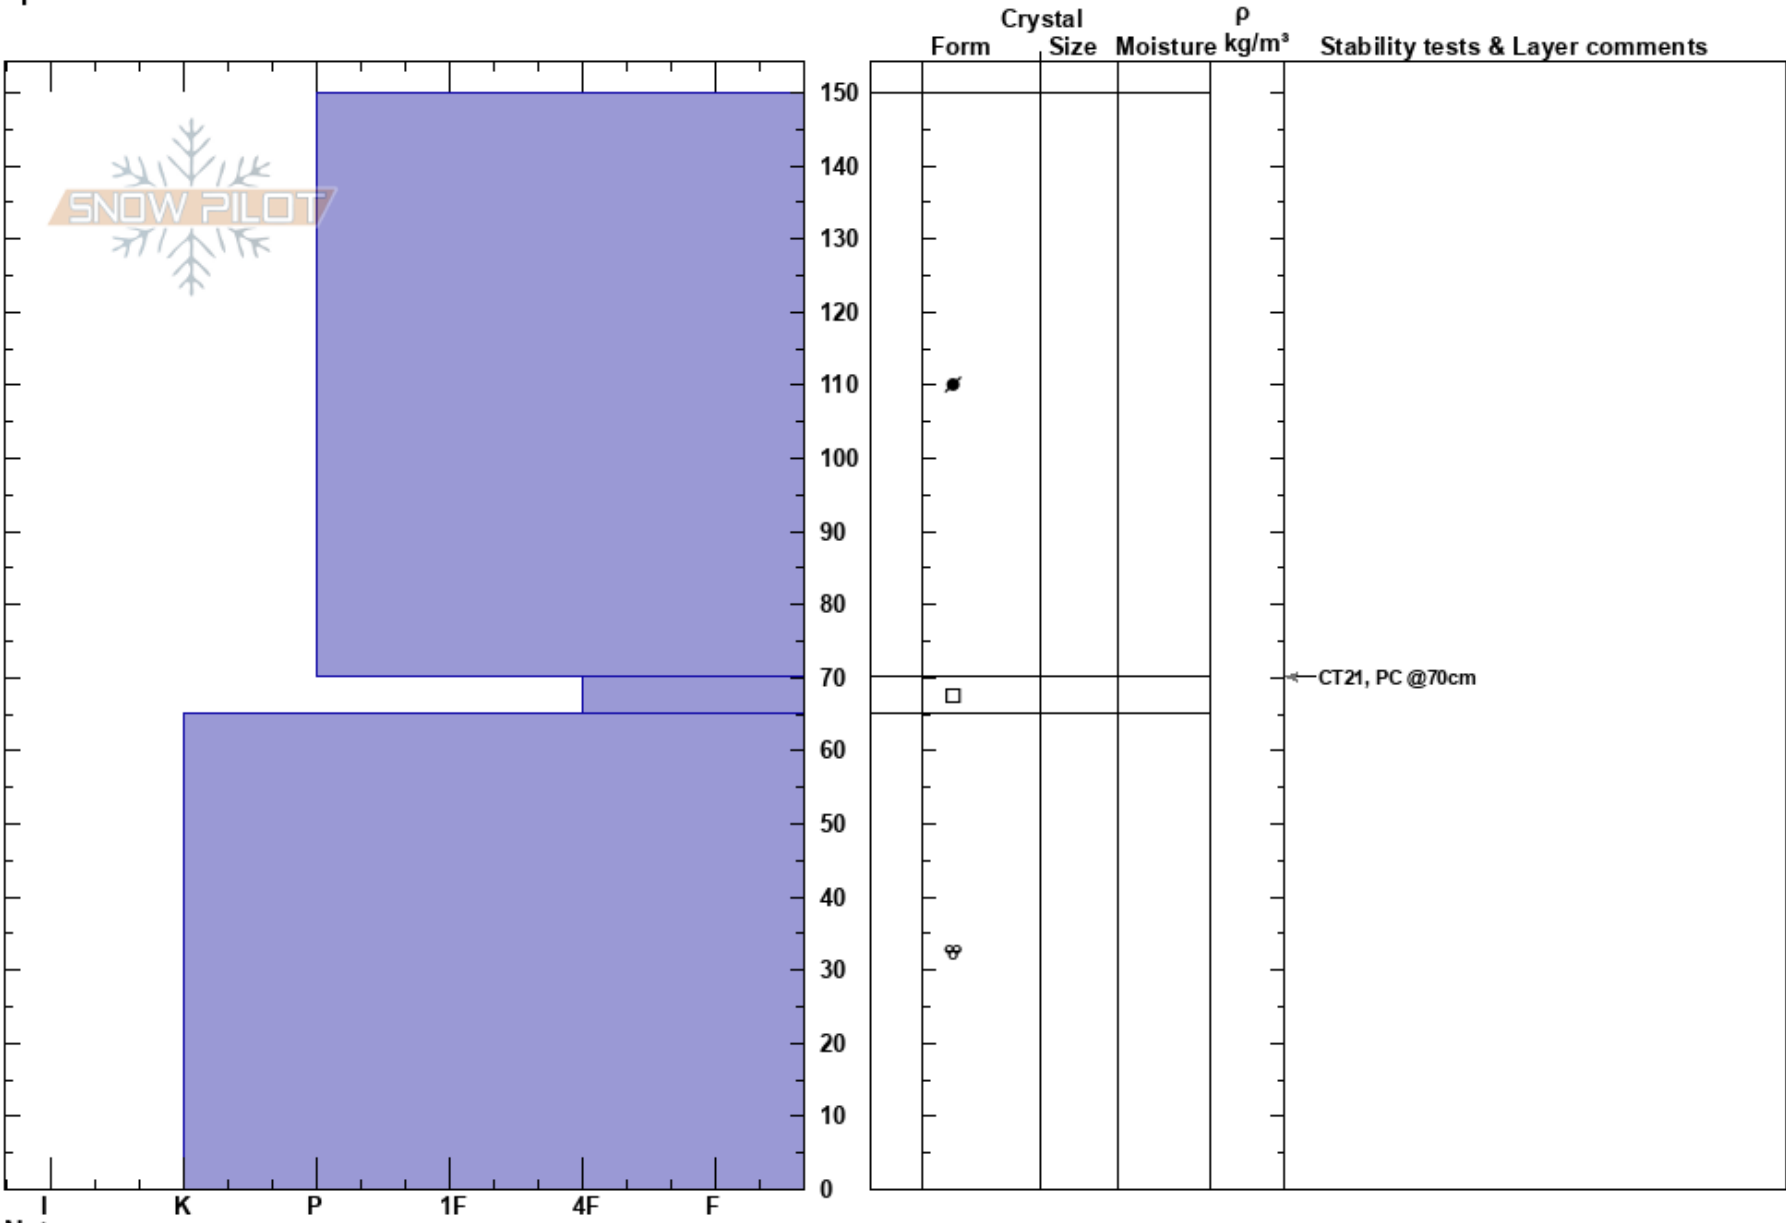

Trough
 Whakapapa
 New Zealand
 Elevation: 2250 m
 Aspect: NE
 Specifics:

Luke Brindle
 04/07/2024 - 15:45
 Co-ord: -39.25962N, 175.56069E
 Slope Angle: 20°
 Wind Loading:

Stability:
 Air Temperature: -4°C
 Sky Cover: CLR
 Precipitation: NO
 Wind: Calm
 HS:150
 PF:1
 PS:1
 70-65cm:Problematic layer