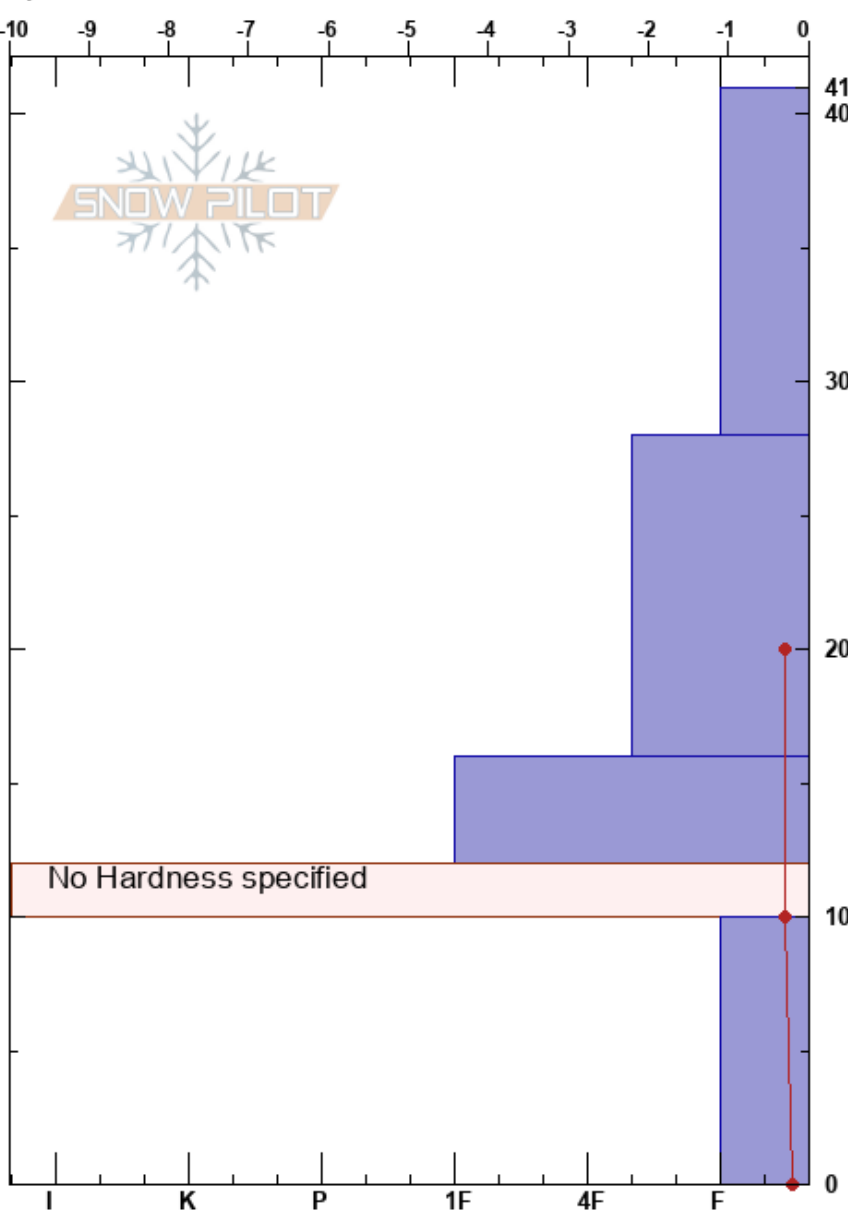

BB 4

Coronet Peak

New Zealand

Elevation:

Aspect:

Specifics:

Noah Bangle

01/07/2024 - 14:00

Co-ord:

Slope Angle:

Wind Loading:

Stability:

Air Temperature:

Sky Cover:

Precipitation:

Wind:

Layer Notes:

41-28cm: Problematic layer

12-10cm: Unable to find Sh, needles

Form	Crystal		$\rho$ kg/m <sup>3</sup>	Stability tests & Layer comments
	Size	Moisture		
+	3	D		
+	3	D		
/	2	D		
∇	5	M		12-10cm: Unable to find Sh, needles
□	(3)	M-W		