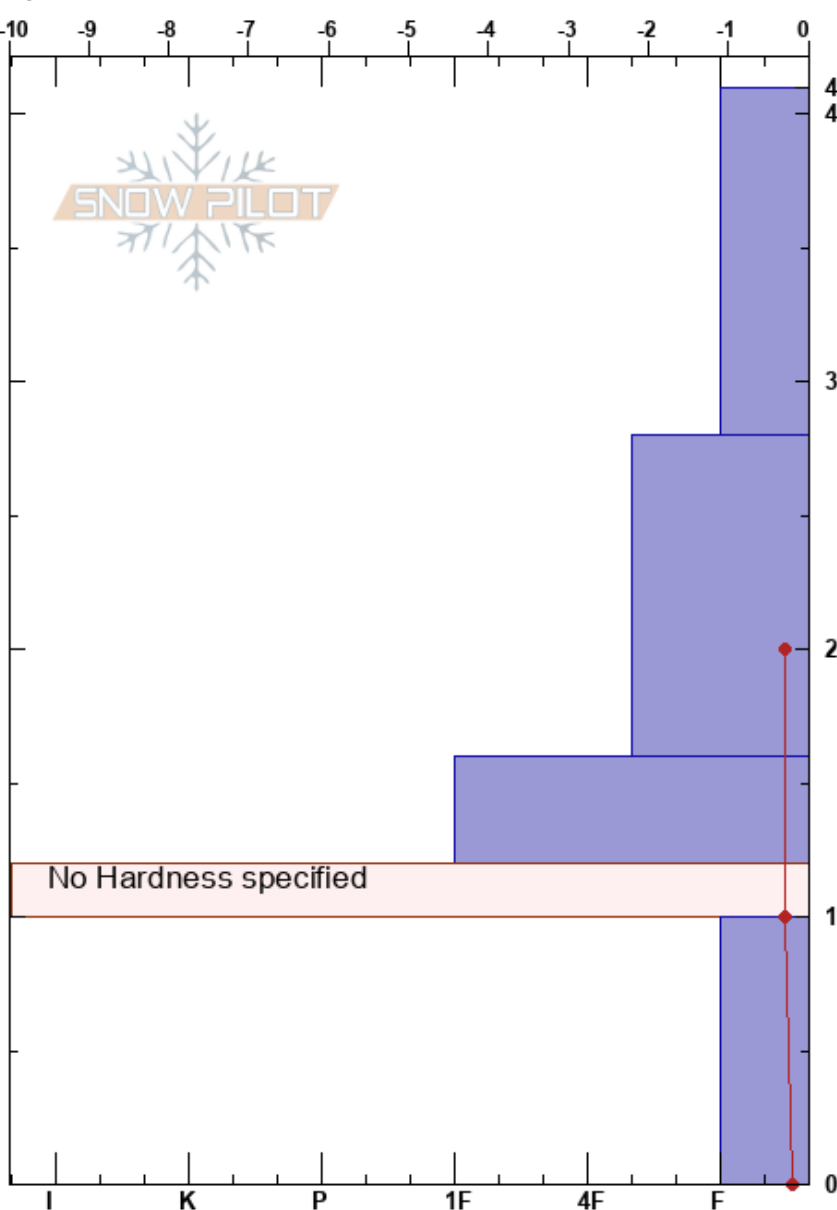

BB 4

Coronet Peak

New Zealand

Elevation:

Aspect:

Specifics:

Noah Bangle

01/07/2024 - 14:00

Co-ord:

Slope Angle:

Wind Loading:

Stability:

Air Temperature:

Sky Cover:

Precipitation:

Wind:

Layer Notes:

41-28cm: Problematic layer

12-10cm: Unable to find Sh, needles

Form	Crystal		ρ kg/m ³	Stability tests & Layer comments
	Size	Moisture		
+	3	D		
+	3	D		
/	2	D		
V	5	M		12-10cm: Unable to find Sh, needles
□	(3)	M-W		