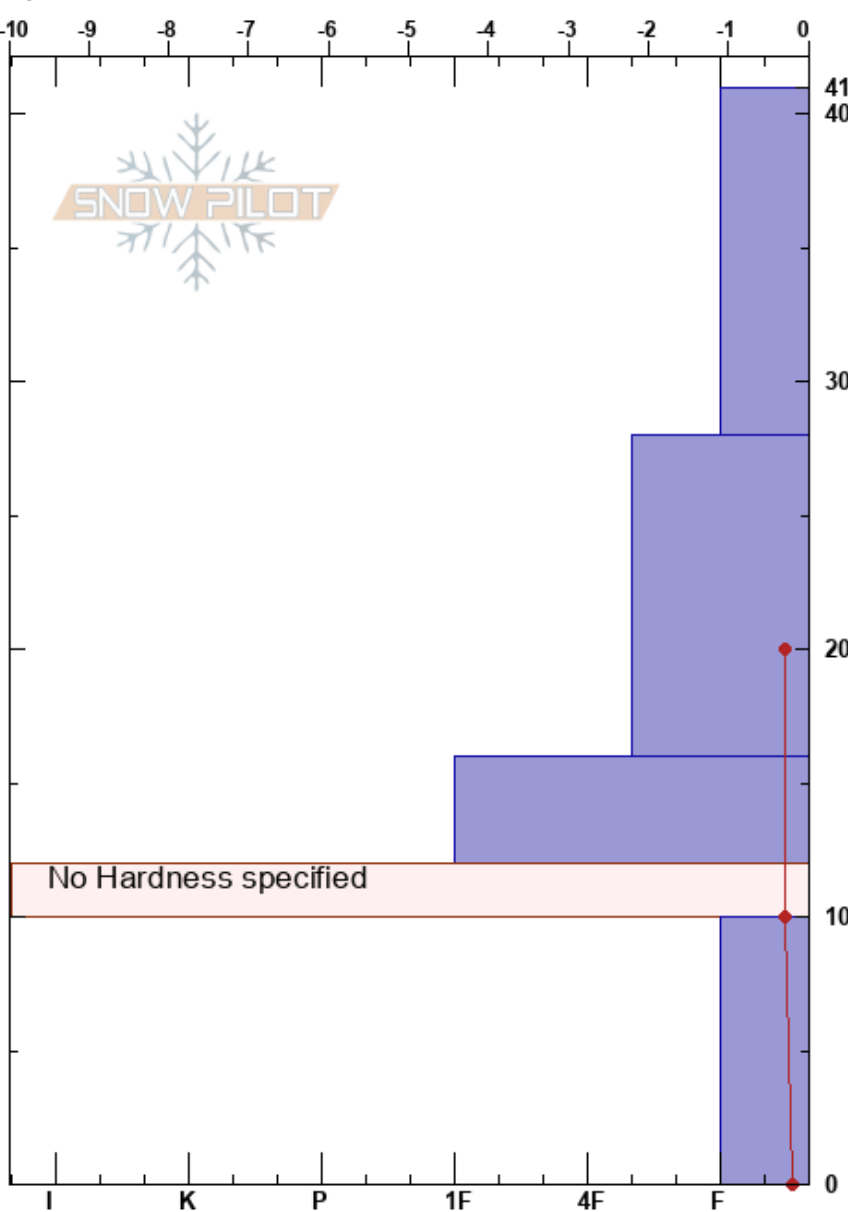

BB 4

Coronet Peak

New Zealand

Elevation:

Aspect:

Specifics:

Noah Bangle

01/07/2024 - 14:00

Co-ord:

Slope Angle:

Wind Loading:

Stability:

Air Temperature:

Sky Cover:

Precipitation:

Wind:

Layer Notes:

41-28cm: Problematic layer

12-10cm: Unable to find Sh, needles

Form	Crystal		ρ kg/m ³	Stability tests & Layer comments
	Size	Moisture		
+	3	D		
+	3	D		
/	2	D		
∇	5	M		12-10cm: Unable to find Sh, needles
□	(3)	M-W		