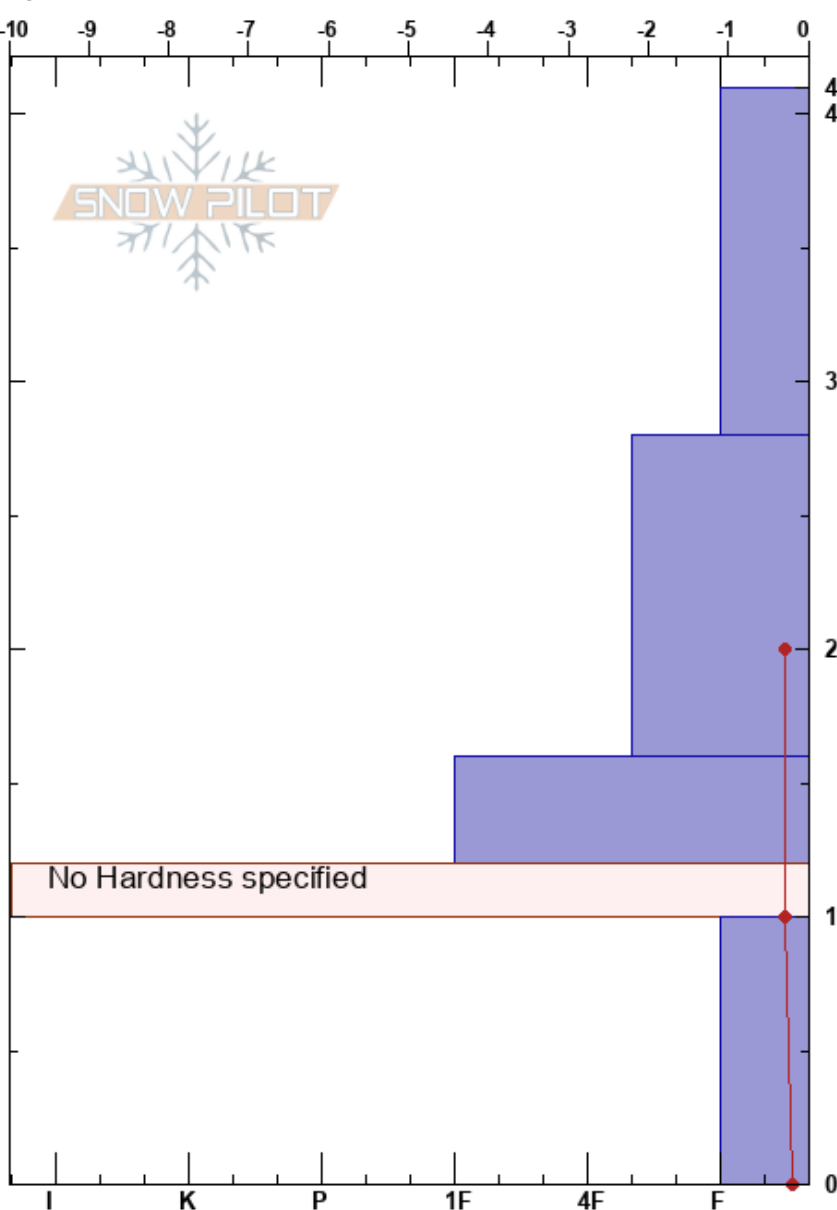

BB 4

Coronet Peak

New Zealand

Elevation:

Aspect:

Specifics:

Noah Bangle

01/07/2024 - 14:00

Co-ord:

Slope Angle:

Wind Loading:

Stability:

Air Temperature:

Sky Cover:

Precipitation:

Wind:

Layer Notes:

41-28cm: Problematic layer

12-10cm: Unable to find Sh, needles

| Form | Crystal | | ρ kg/m ³ | Stability tests & Layer comments |
|------|---------|----------|-----------------------------|-------------------------------------|
| | Size | Moisture | | |
| | | | | |
| + | 3 | D | | |
| | | | | |
| + | 3 | D | | |
| / | 2 | D | | |
| V | 5 | M | | 12-10cm: Unable to find Sh, needles |
| □ | (3) | M-W | | |