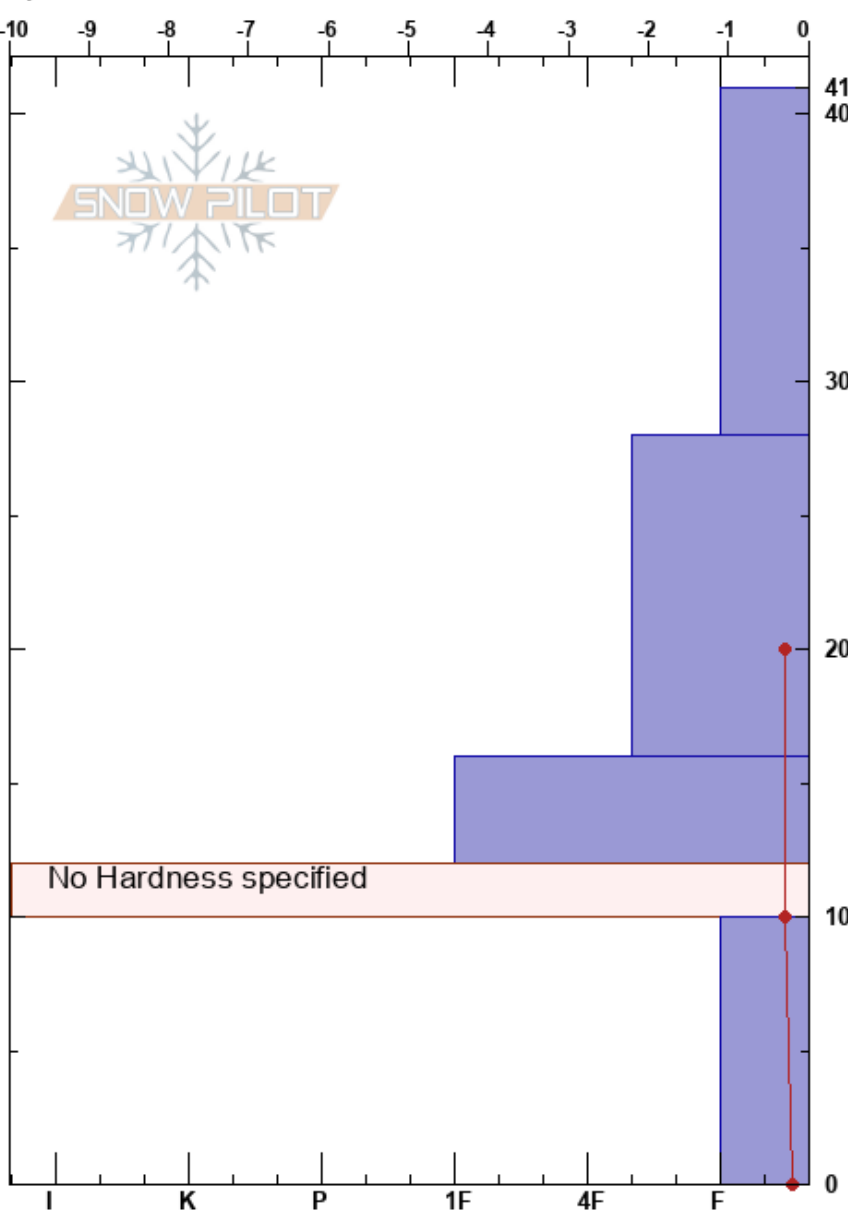

BB 4

Coronet Peak

New Zealand

Elevation:

Aspect:

Specifics:

Noah Bangle

01/07/2024 - 14:00

Co-ord:

Slope Angle:

Wind Loading:

Stability:

Air Temperature:

Sky Cover:

Precipitation:

Wind:

Layer Notes:

41-28cm: Problematic layer

12-10cm: Unable to find Sh, needles

Form	Crystal		ρ kg/m ³	Stability tests & Layer comments
	Size	Moisture		
+	3	D		
+	3	D		
/	2	D		
∇	5	M		12-10cm: Unable to find Sh, needles
□	(3)	M-W		