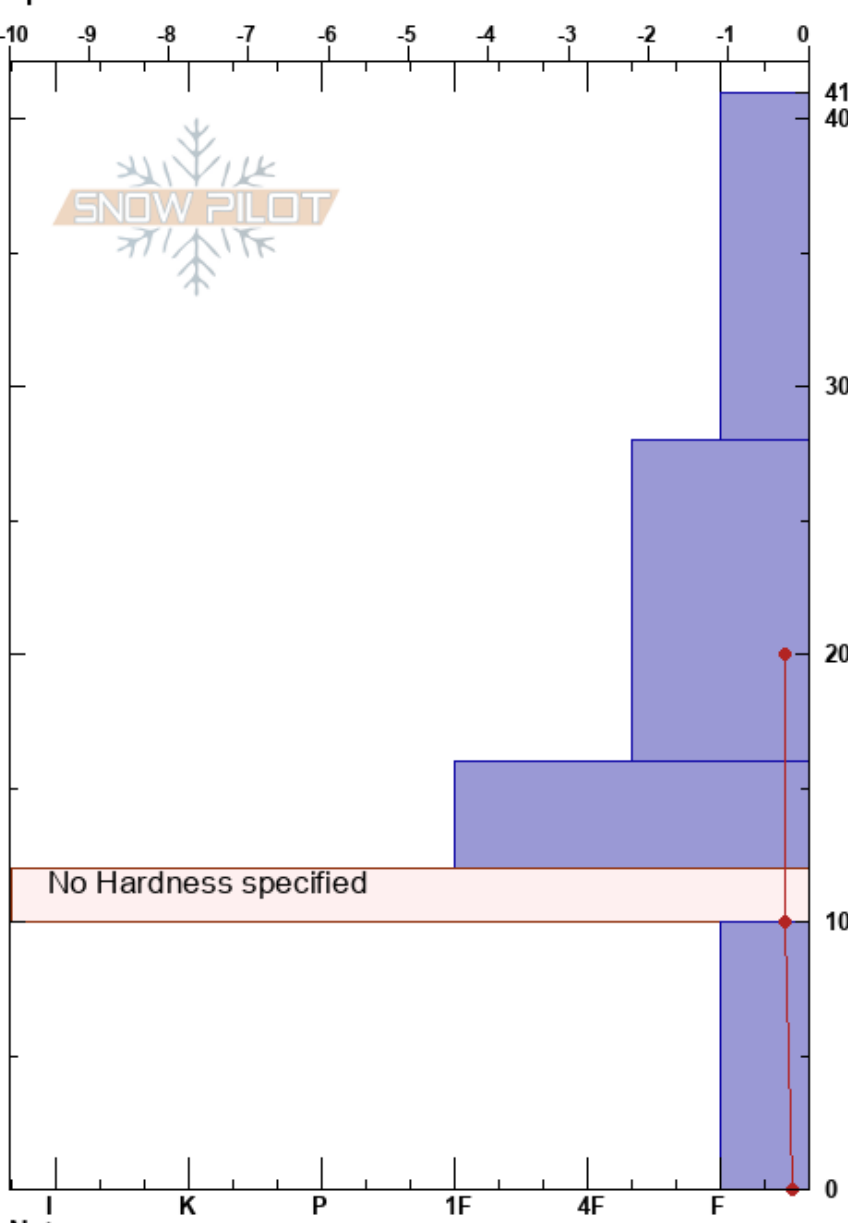

BB 4

Coronet Peak

New Zealand

Elevation:

Aspect:

Specifics:

Noah Bangle

01/07/2024 - 14:00

Co-ord:

Slope Angle:

Wind Loading:

Stability:

Air Temperature:

Sky Cover:

Precipitation:

Wind:

Layer Notes:

41-28cm: Problematic layer

12-10cm: Unable to find Sh, needles

Form	Crystal		$\rho$ kg/m <sup>3</sup>	Stability tests & Layer comments
	Size	Moisture		
+	3	D		
+	3	D		
/	2	D		
∇	5	M		12-10cm: Unable to find Sh, needles
□	(3)	M-W		