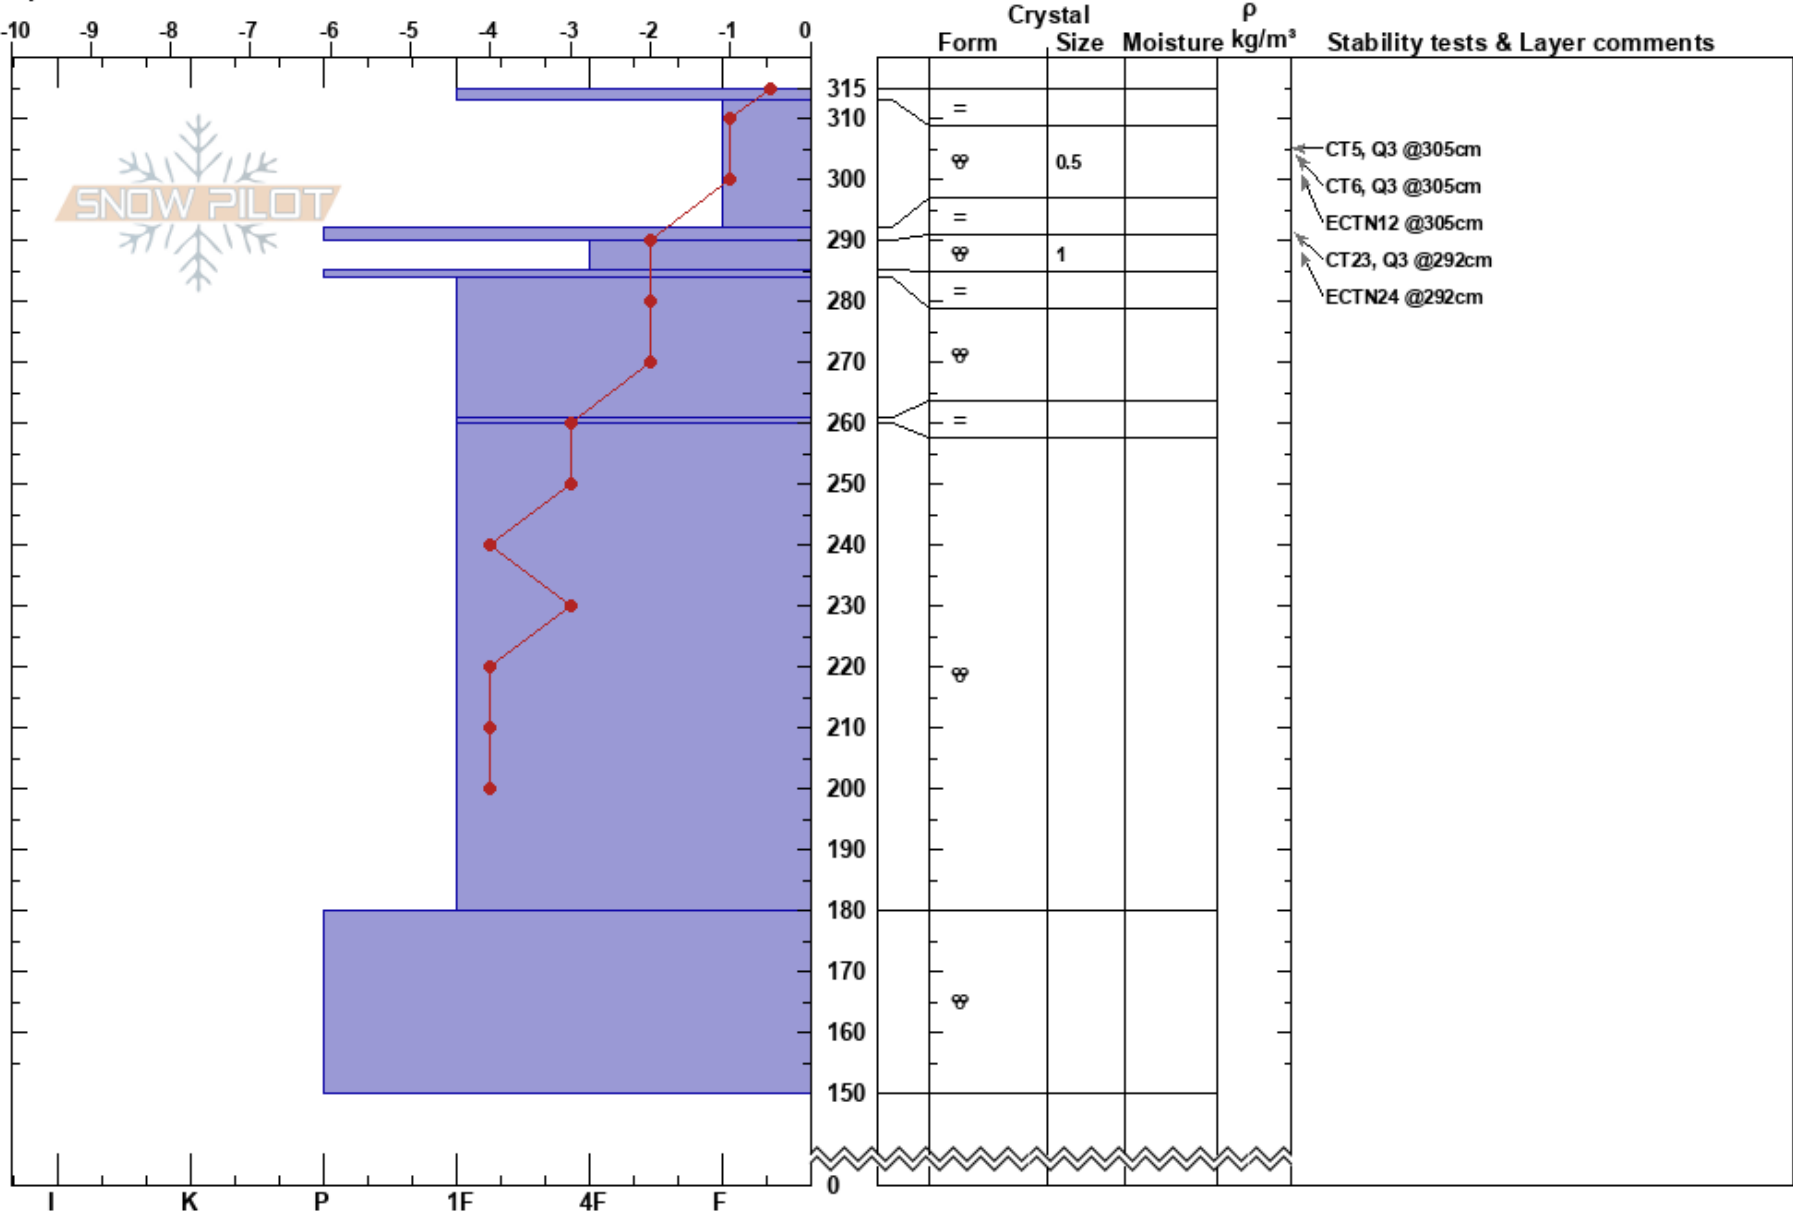

Gold Hill
 Bitterroot
 ID
 Elevation: 6100 ft
 Aspect: 10°
 Specifics: Recent avalanche activity on similar slopes; Recent avalanche activity on different slopes

Melissa Hendrickson
 02/08/2018 - 12:00pm
 Co-ord: 47.43162N, -115.82642W
 Slope Angle: 37°
 Wind Loading: no

Stability: Poor
 Air Temperature: 0°C
 Sky Cover: SCT
 Precipitation: NO
 Wind: SW Moderate

HS:315
 PF:60
 313-292cm:Problematic layer

Notes: Snow is too dense to allow for wind transport. Multiple wet slides were observed on all aspects and elevations, on slopes >40.