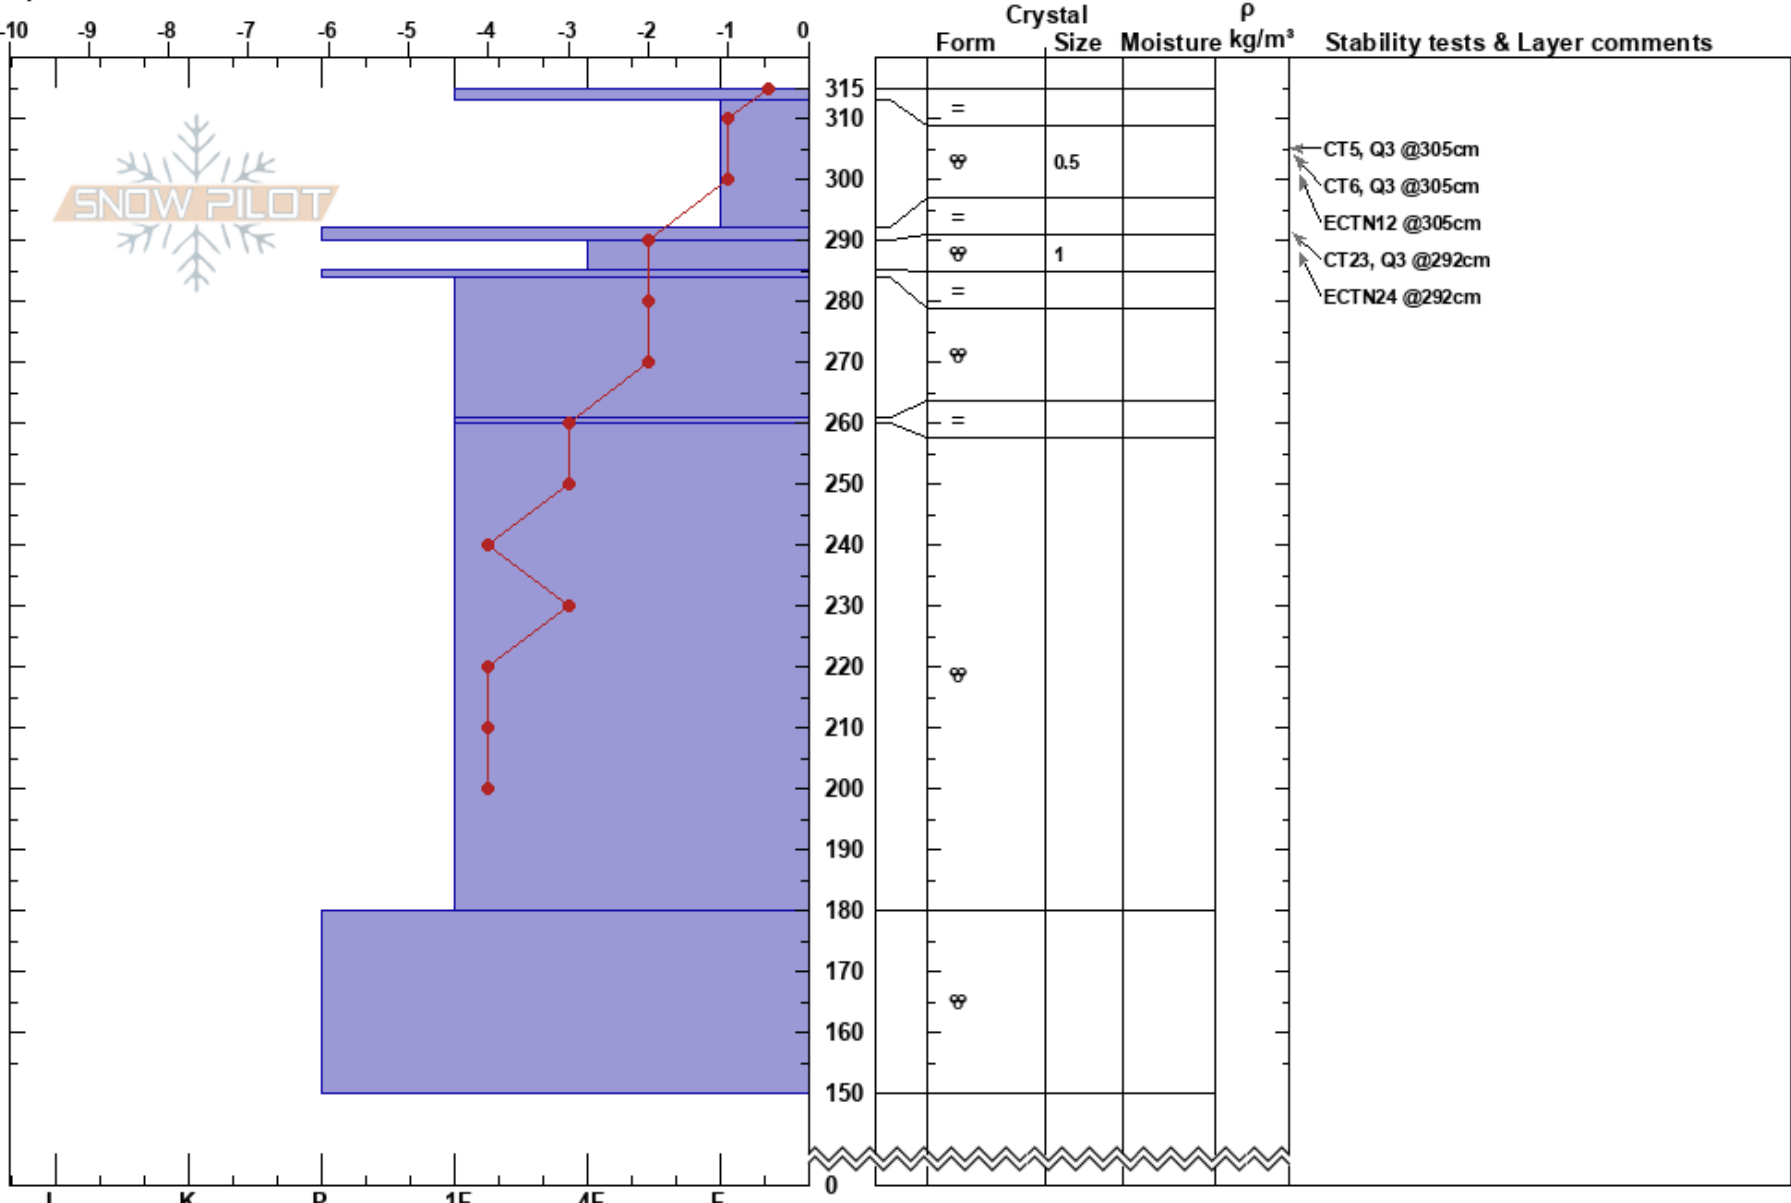

Gold Hill  
 Bitterroot  
 ID  
 Elevation: 6100 ft  
 Aspect: 10°  
 Specifics: Recent avalanche activity on similar slopes; Recent avalanche activity on different slopes

Melissa Hendrickson  
 02/08/2018 - 12:00pm  
 Co-ord: 47.43162N, -115.82642W  
 Slope Angle: 37°  
 Wind Loading: no

Stability: Poor  
 Air Temperature: 0°C  
 Sky Cover: SCT  
 Precipitation: NO  
 Wind: SW Moderate

HS:315  
 PF:60  
 313-292cm:Problematic layer

**Notes:** Snow is too dense to allow for wind transport. Multiple wet slides were observed on all aspects and elevations, on slopes >40.