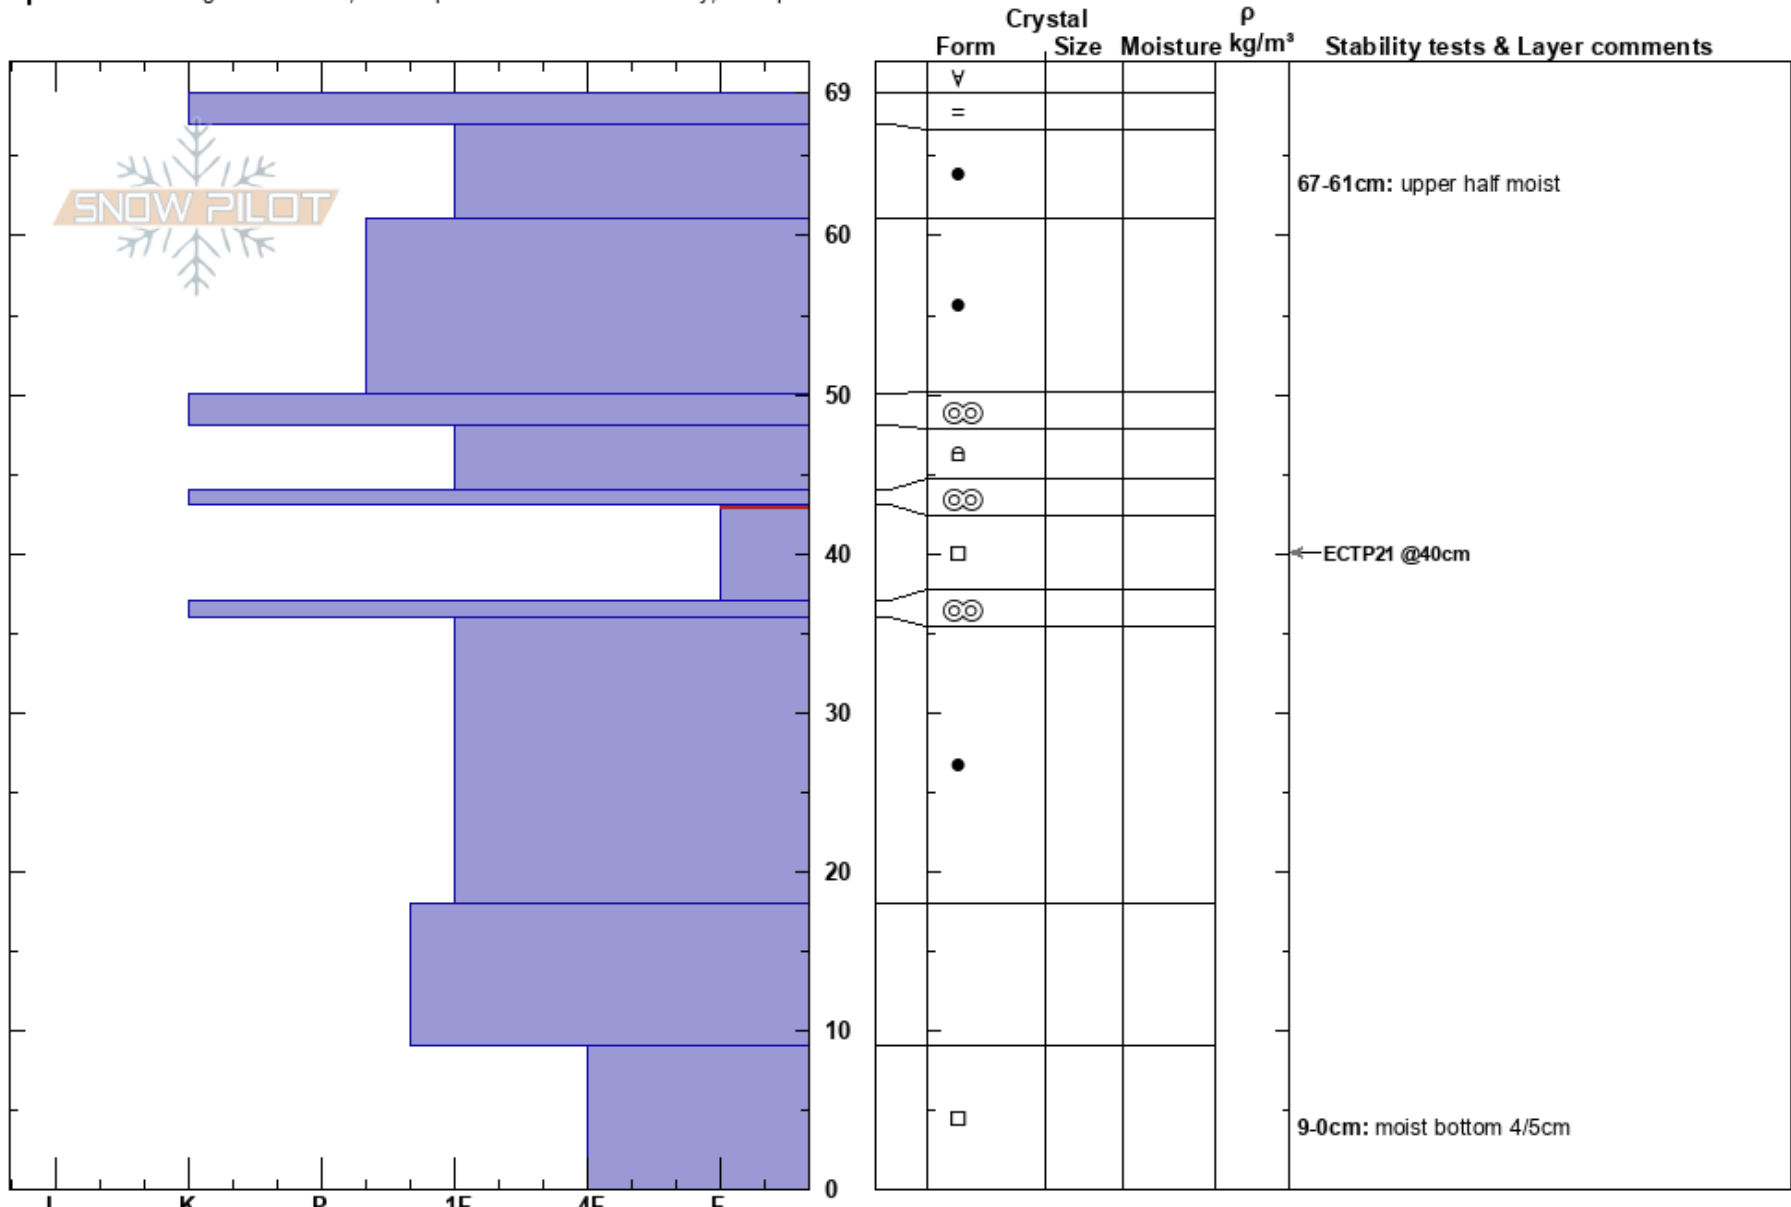

25/6 Alta Chute  
 Remarkables Range  
 New Zealand  
**Elevation:** 1940 m  
**Aspect:** SE

Ryan Colley  
 25/06/2024 - 11:00  
**Co-ord:** -45.05877N, 168.81026E  
**Slope Angle:** 35°  
**Wind Loading:**

**Stability:**  
**Air Temperature:**  
**Sky Cover:** SCT  
**Precipitation:** NO  
**Wind:** Calm

**HS:**69  
**PF:**5  
**PS:**2  
**Layer Notes:**  
 67-61cm: upper half moist  
 43-37cm: Problematic layer  
 9-0cm: moist bottom 4/5cm

**Specifics:** Pit dug in a Ski Area; Pit is representative of backcountry; Poor pit location

**Notes:** Pit dug just below ridge on loaded pocket due to lack of HS elsewhere.