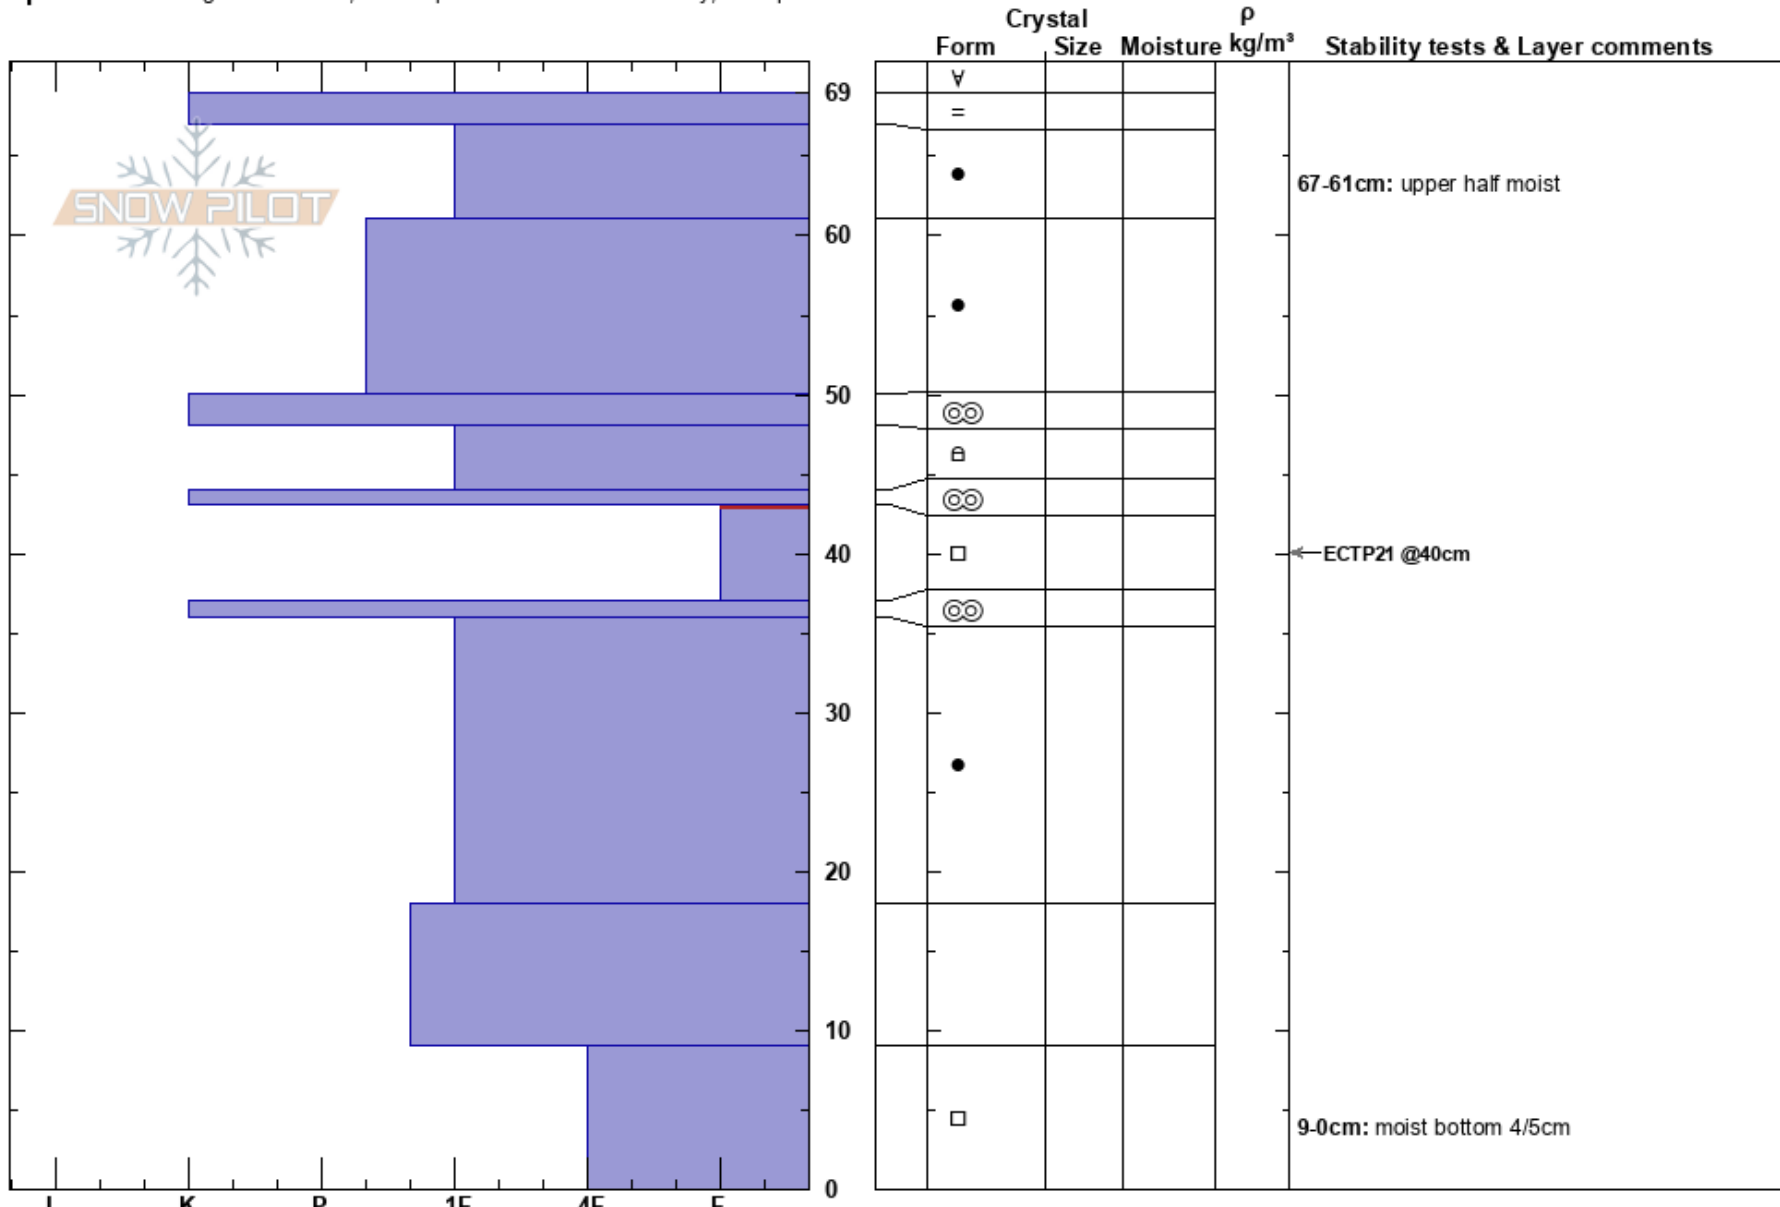

25/6 Alta Chute
Remarkables Range
New Zealand
Elevation: 1940 m
Aspect: SE

Ryan Colley
25/06/2024 - 11:00
Co-ord: -45.05877N, 168.81026E
Slope Angle: 35°
Wind Loading:

Stability:
Air Temperature:
Sky Cover: SCT
Precipitation: NO
Wind: Calm

HS:69
PF:5
PS:2
Layer Notes:
67-61cm: upper half moist
43-37cm: Problematic layer
9-0cm: moist bottom 4/5cm

Specifics: Pit dug in a Ski Area; Pit is representative of backcountry; Poor pit location

Notes: Pit dug just below ridge on loaded pocket due to lack of HS elsewhere.