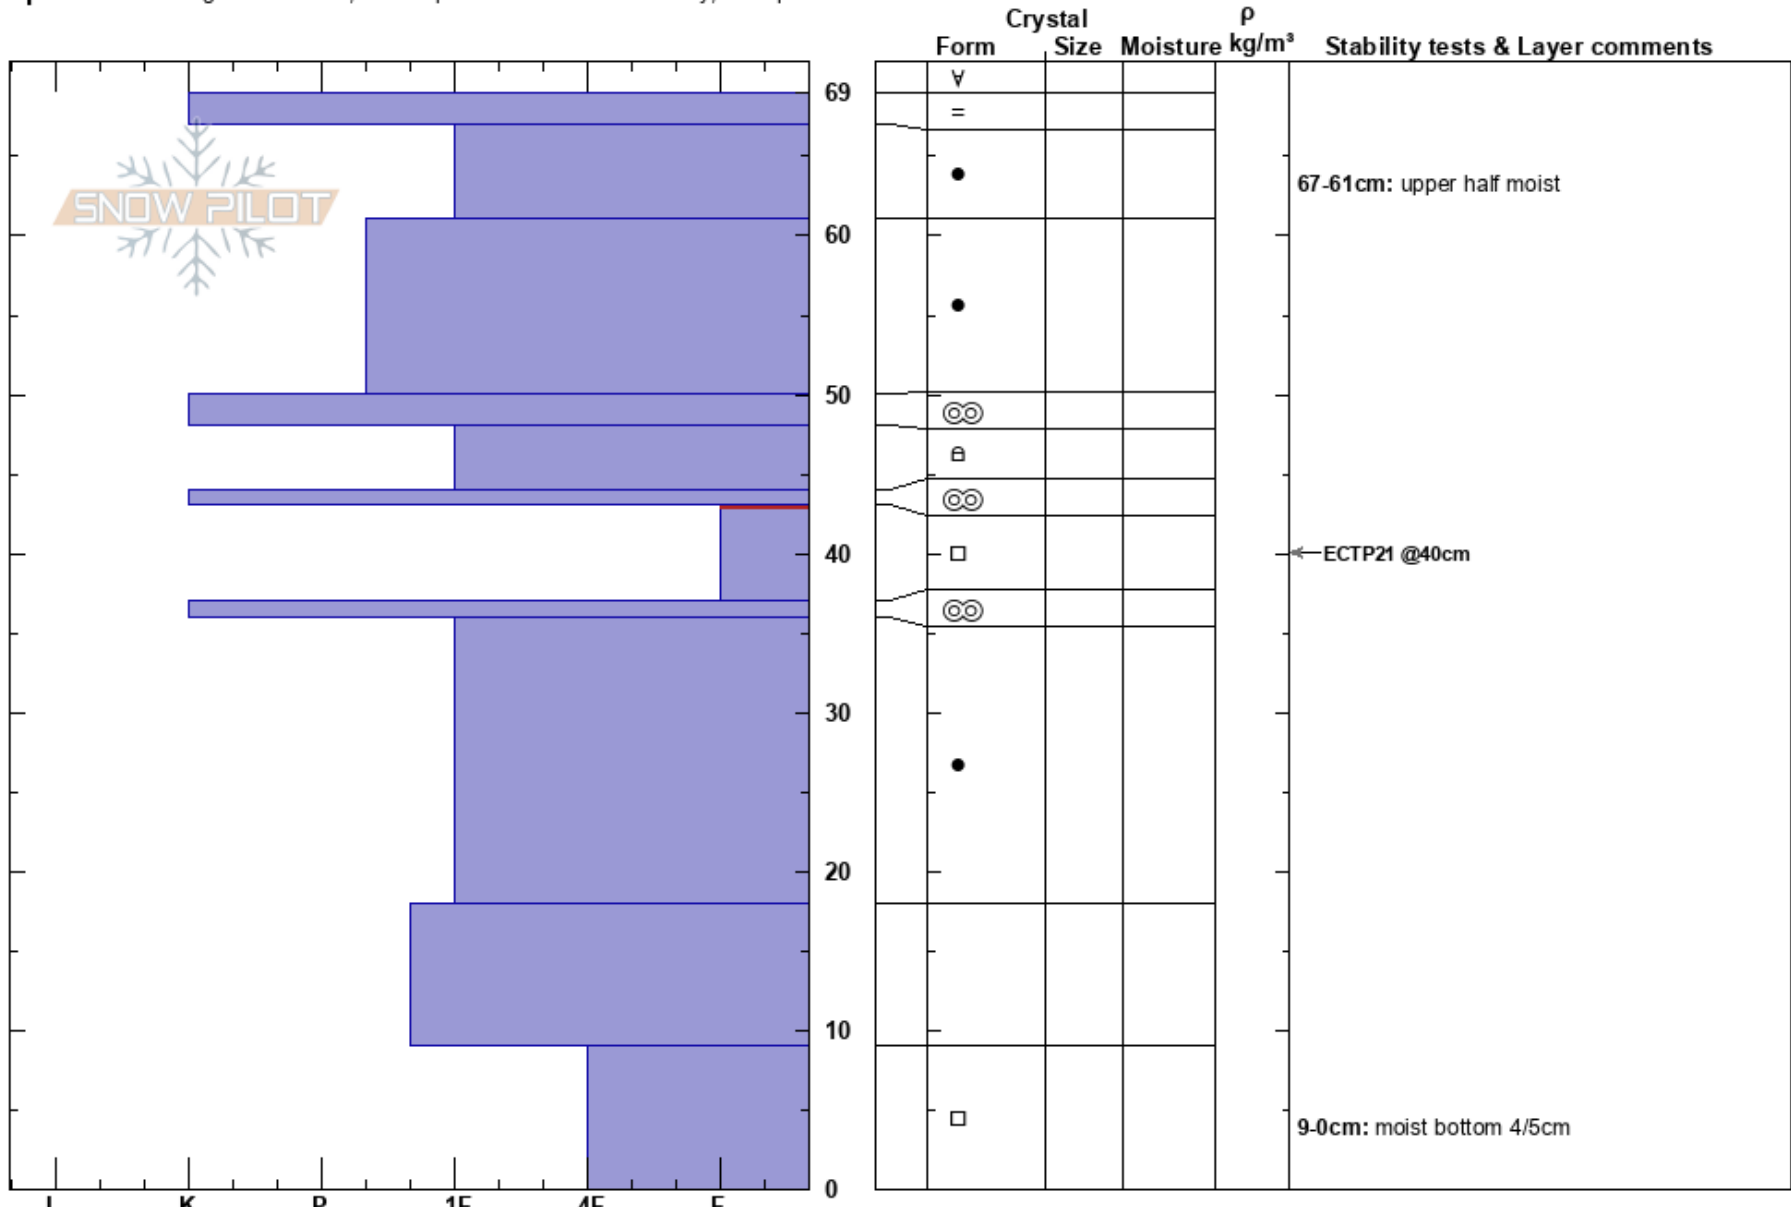

25/6 Alta Chute
 Remarkables Range
 New Zealand
Elevation: 1940 m
Aspect: SE

Ryan Colley
 25/06/2024 - 11:00
Co-ord: -45.05877N, 168.81026E
Slope Angle: 35°
Wind Loading:

Stability:
Air Temperature:
Sky Cover: SCT
Precipitation: NO
Wind: Calm

HS:69
PF:5
PS:2
Layer Notes:
 67-61cm: upper half moist
 43-37cm: Problematic layer
 9-0cm: moist bottom 4/5cm

Specifics: Pit dug in a Ski Area; Pit is representative of backcountry; Poor pit location

Notes: Pit dug just below ridge on loaded pocket due to lack of HS elsewhere.