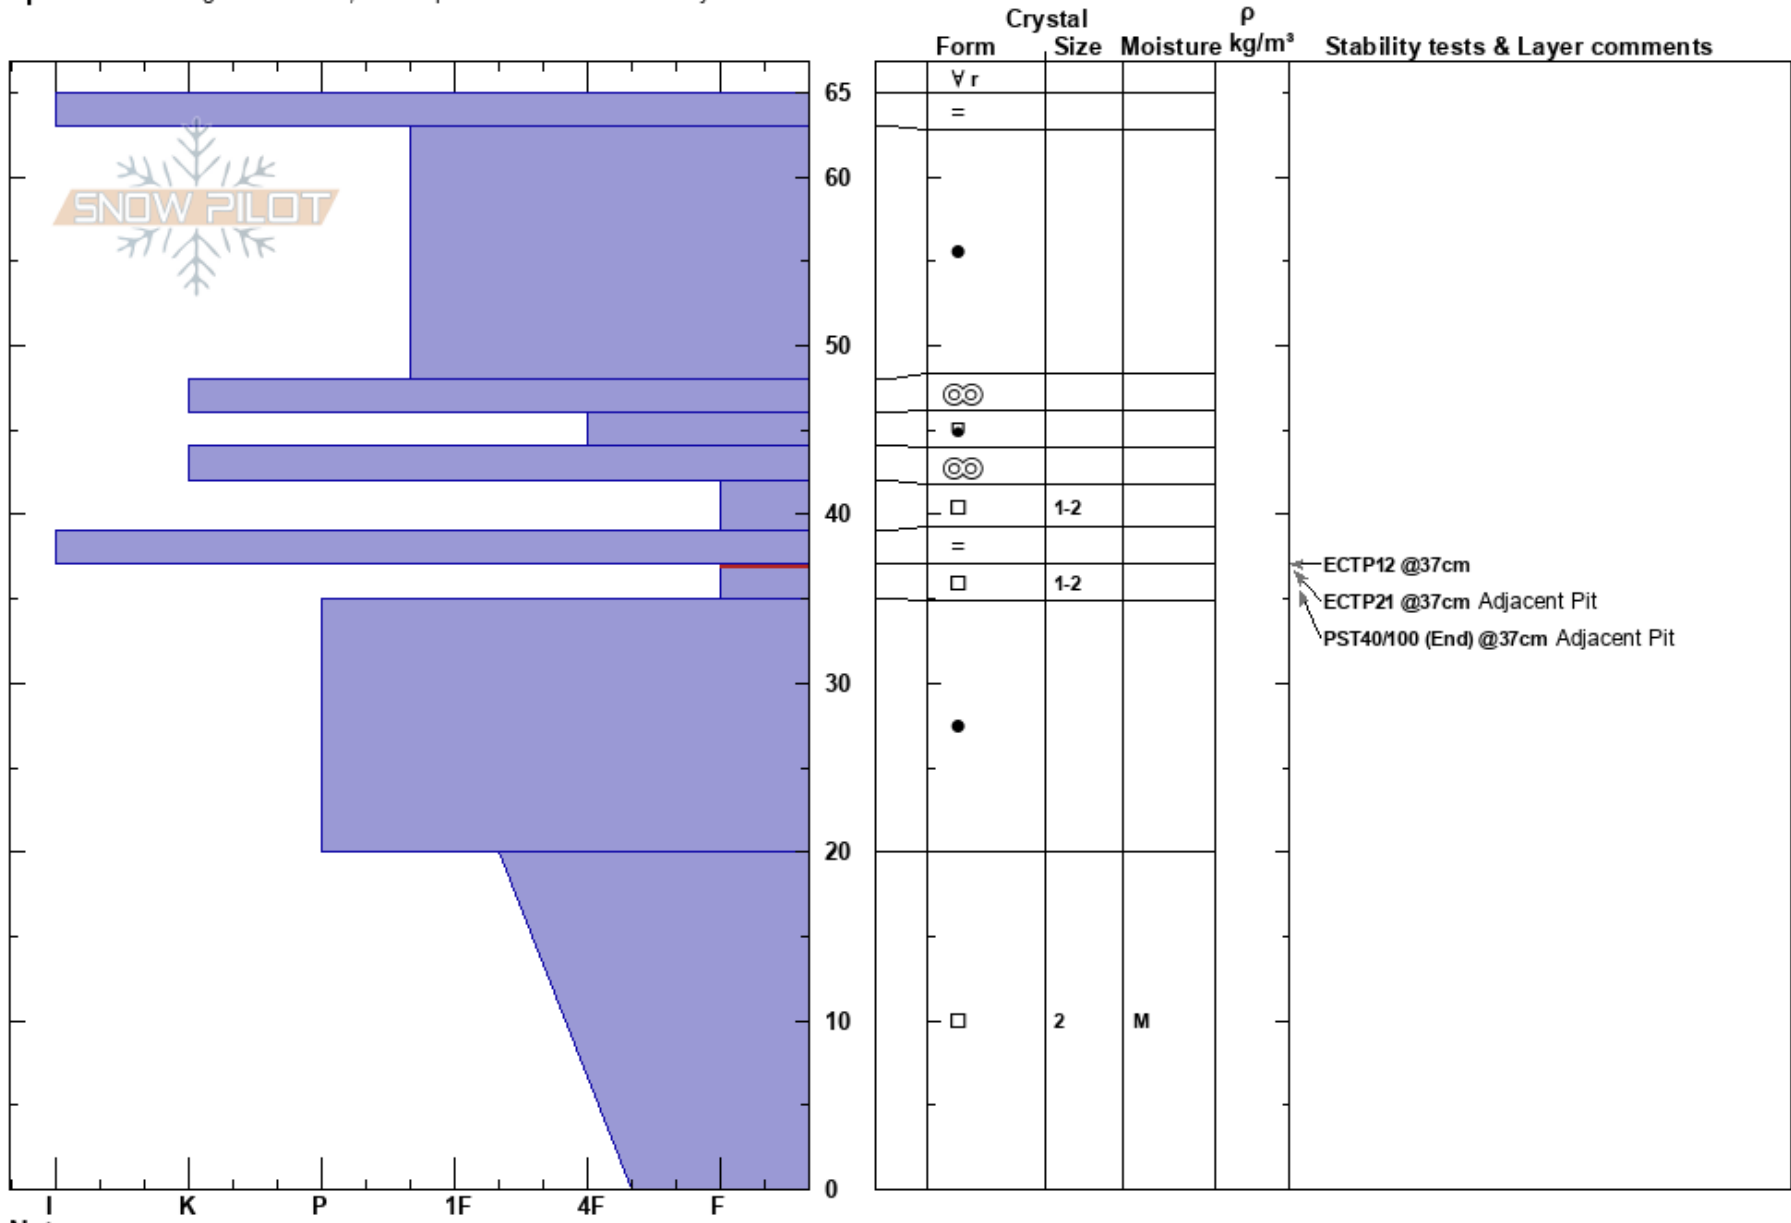

Alta Chute - Top
 Remarkables Range
 New Zealand
 Elevation: 1950 m
 Aspect: S

Remarks Snow Safety
 25/06/2024 - 12:00
 Co-ord: -45.05999S, 168.80840E
 Slope Angle: 40°
 Wind Loading: no

Stability:
 Air Temperature:
 Sky Cover: SCT
 Precipitation: NO
 Wind: Calm

HS:65
 PF:10
 PS:1
 37-35cm: Problematic layer

Specifics: Pit dug in a Ski Area; Pit is representative of backcountry

Notes: Mike Irwin / Ryan Colley / Sam Janssen / Aris Shearer