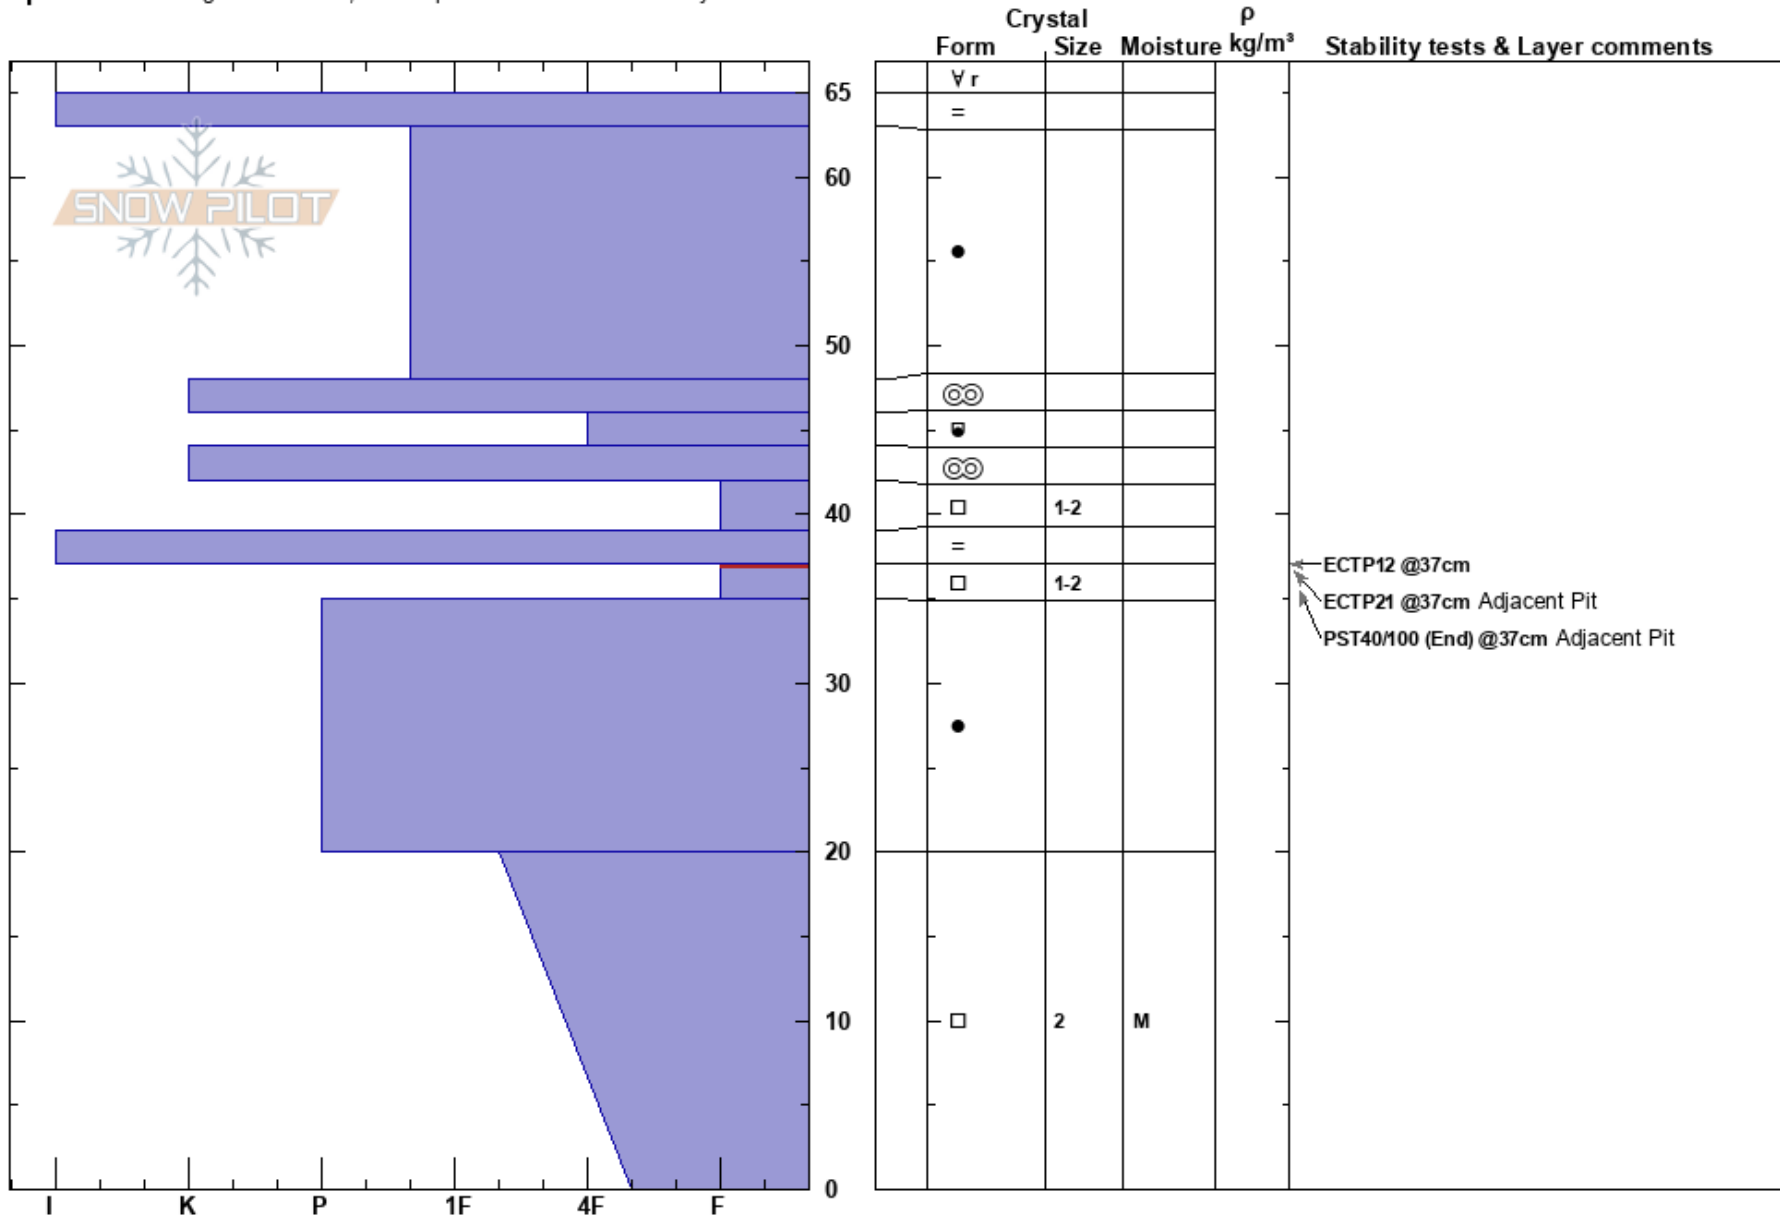

Alta Chute - Top  
 Remarkables Range  
 New Zealand  
 Elevation: 1950 m  
 Aspect: S

Remarks Snow Safety  
 25/06/2024 - 12:00  
 Co-ord: -45.05999S, 168.80840E  
 Slope Angle: 40°  
 Wind Loading: no

Stability:  
 Air Temperature:  
 Sky Cover: SCT  
 Precipitation: NO  
 Wind: Calm

HS:65  
 PF:10  
 PS:1  
 37-35cm: Problematic layer

Specifics: Pit dug in a Ski Area; Pit is representative of backcountry