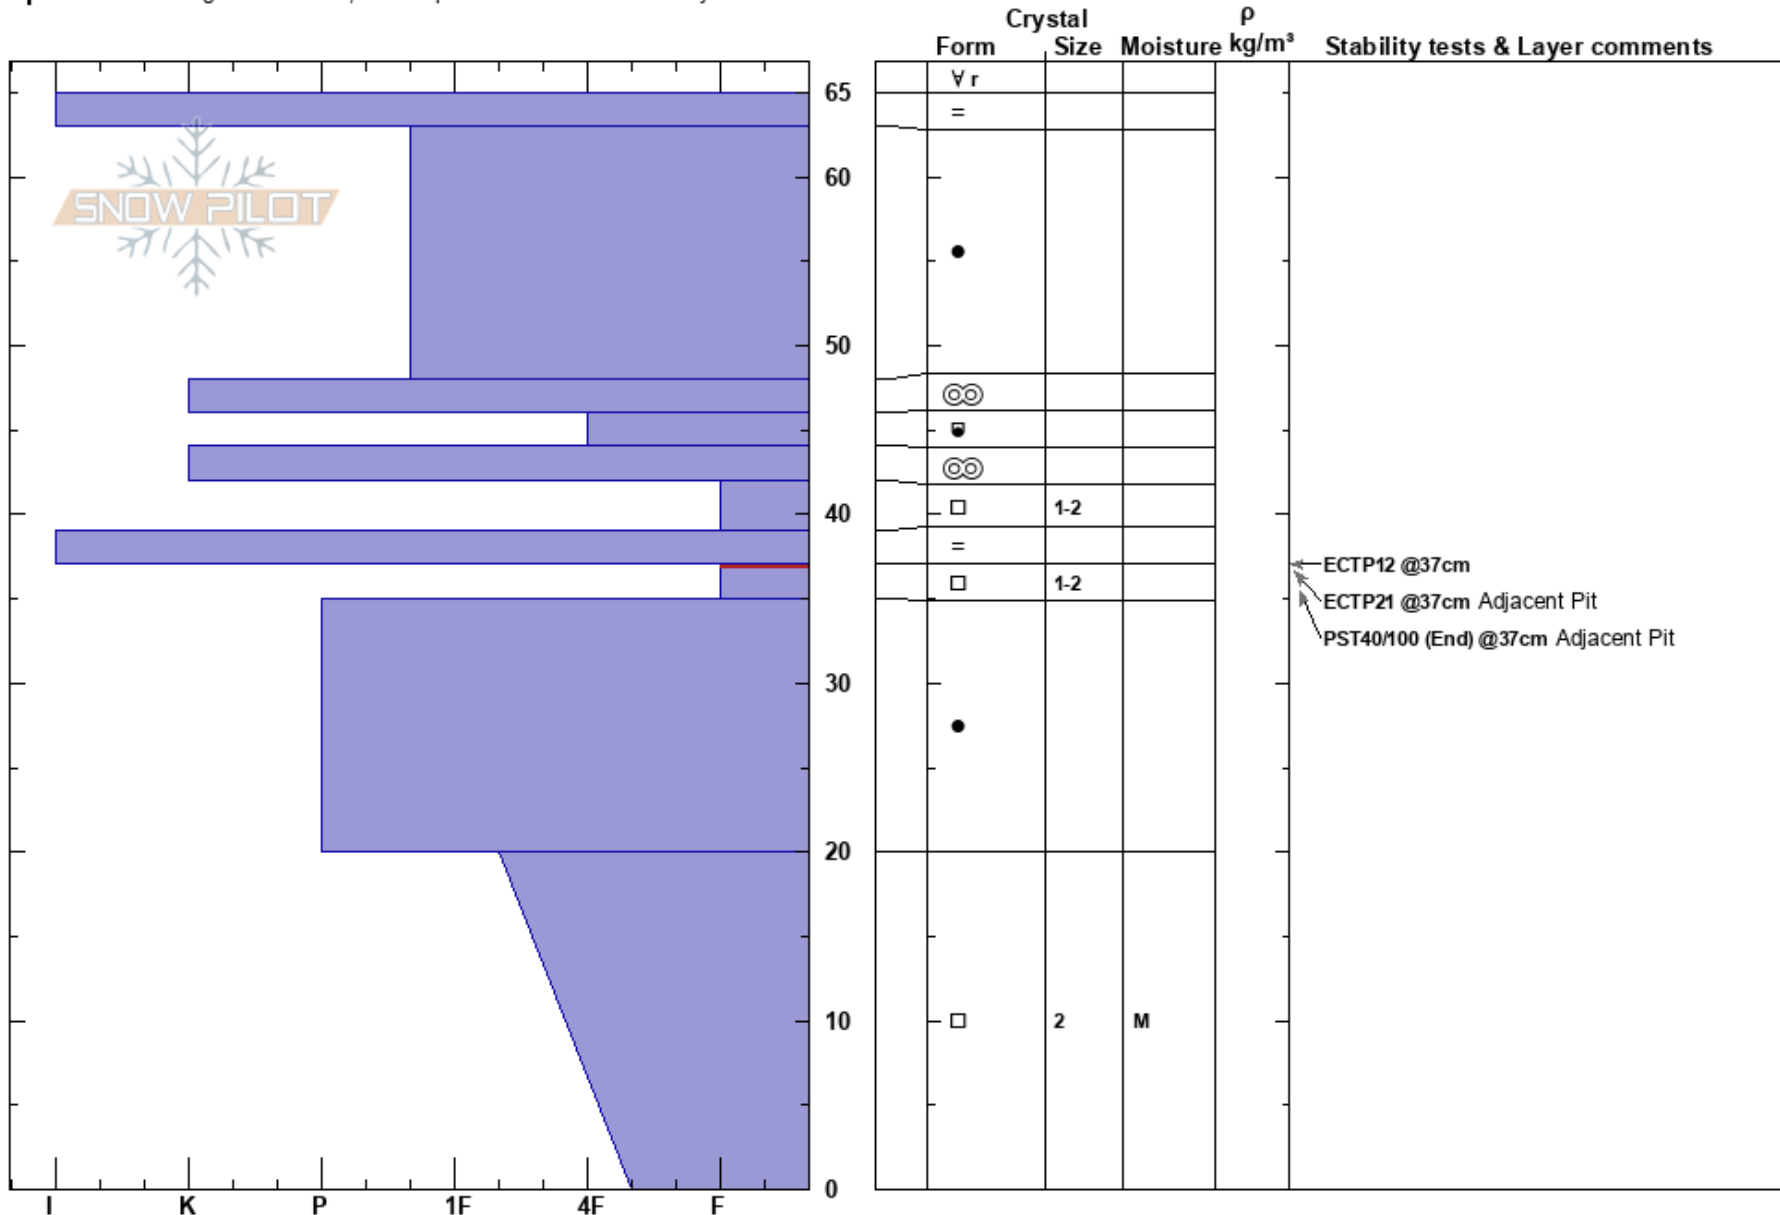

Alta Chute - Top
 Remarkables Range
 New Zealand
Elevation: 1950 m
Aspect: S

Remarks Snow Safety
 25/06/2024 - 12:00
Co-ord: -45.05999S, 168.80840E
Slope Angle: 40°
Wind Loading: no

Stability:
Air Temperature:
Sky Cover: SCT
Precipitation: NO
Wind: Calm

HS:65
PF:10 37-35cm:Problematic layer
PS: 1

Specifics: Pit dug in a Ski Area; Pit is representative of backcountry

Notes: Mike Irwin / Ryan Colley / Sam Janssen / Aris Shearer