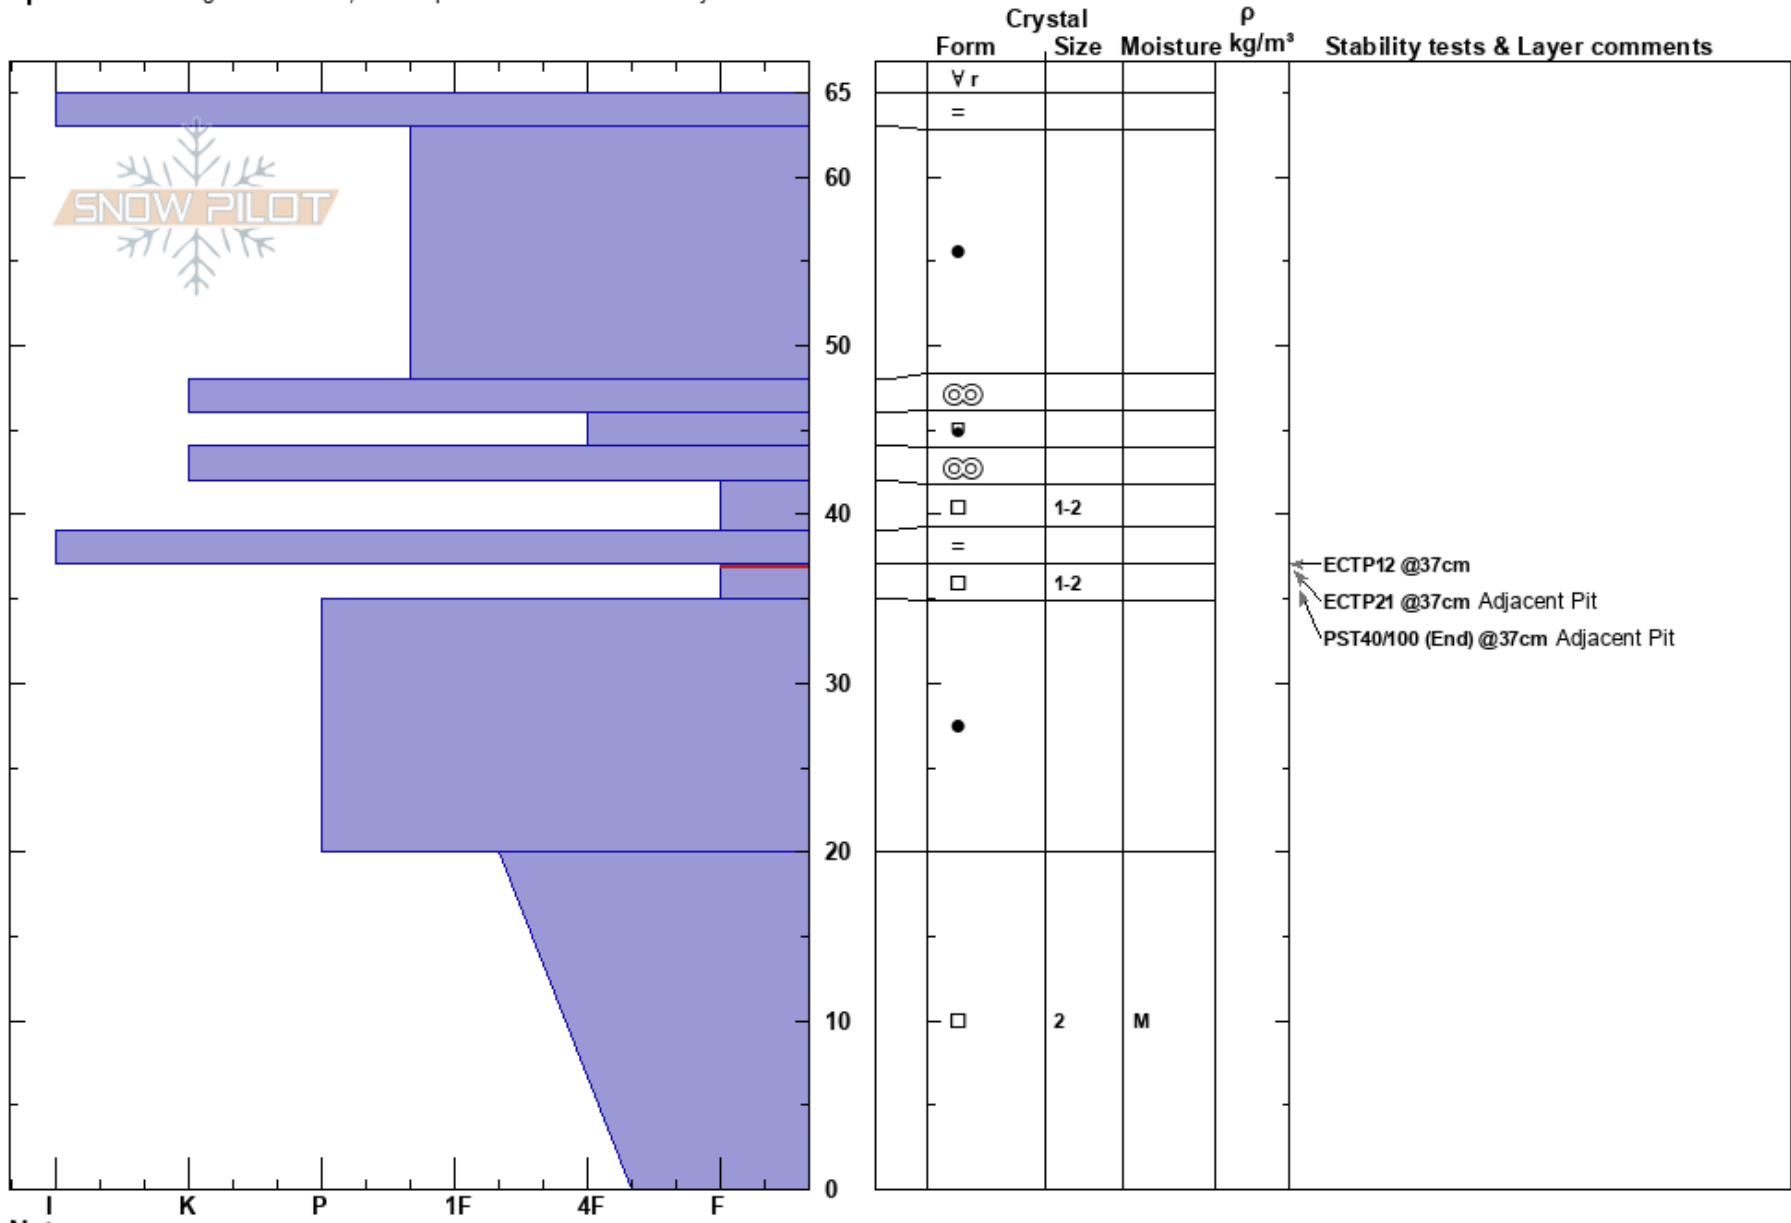

Alta Chute - Top
 Remarkables Range
 New Zealand
Elevation: 1950 m
Aspect: S
Specifics: Pit dug in a Ski Area; Pit is representative of backcountry

Remarks Snow Safety
 25/06/2024 - 12:00
Co-ord: -45.05999S, 168.80840E
Slope Angle: 40°
Wind Loading: no

Stability:
Air Temperature:
Sky Cover: SCT
Precipitation: NO
Wind: Calm

HS:65
PF:10 37-35cm:Problematic layer
PS: 1

Notes: Mike Irwin / Ryan Colley / Sam Janssen / Aris Shearer