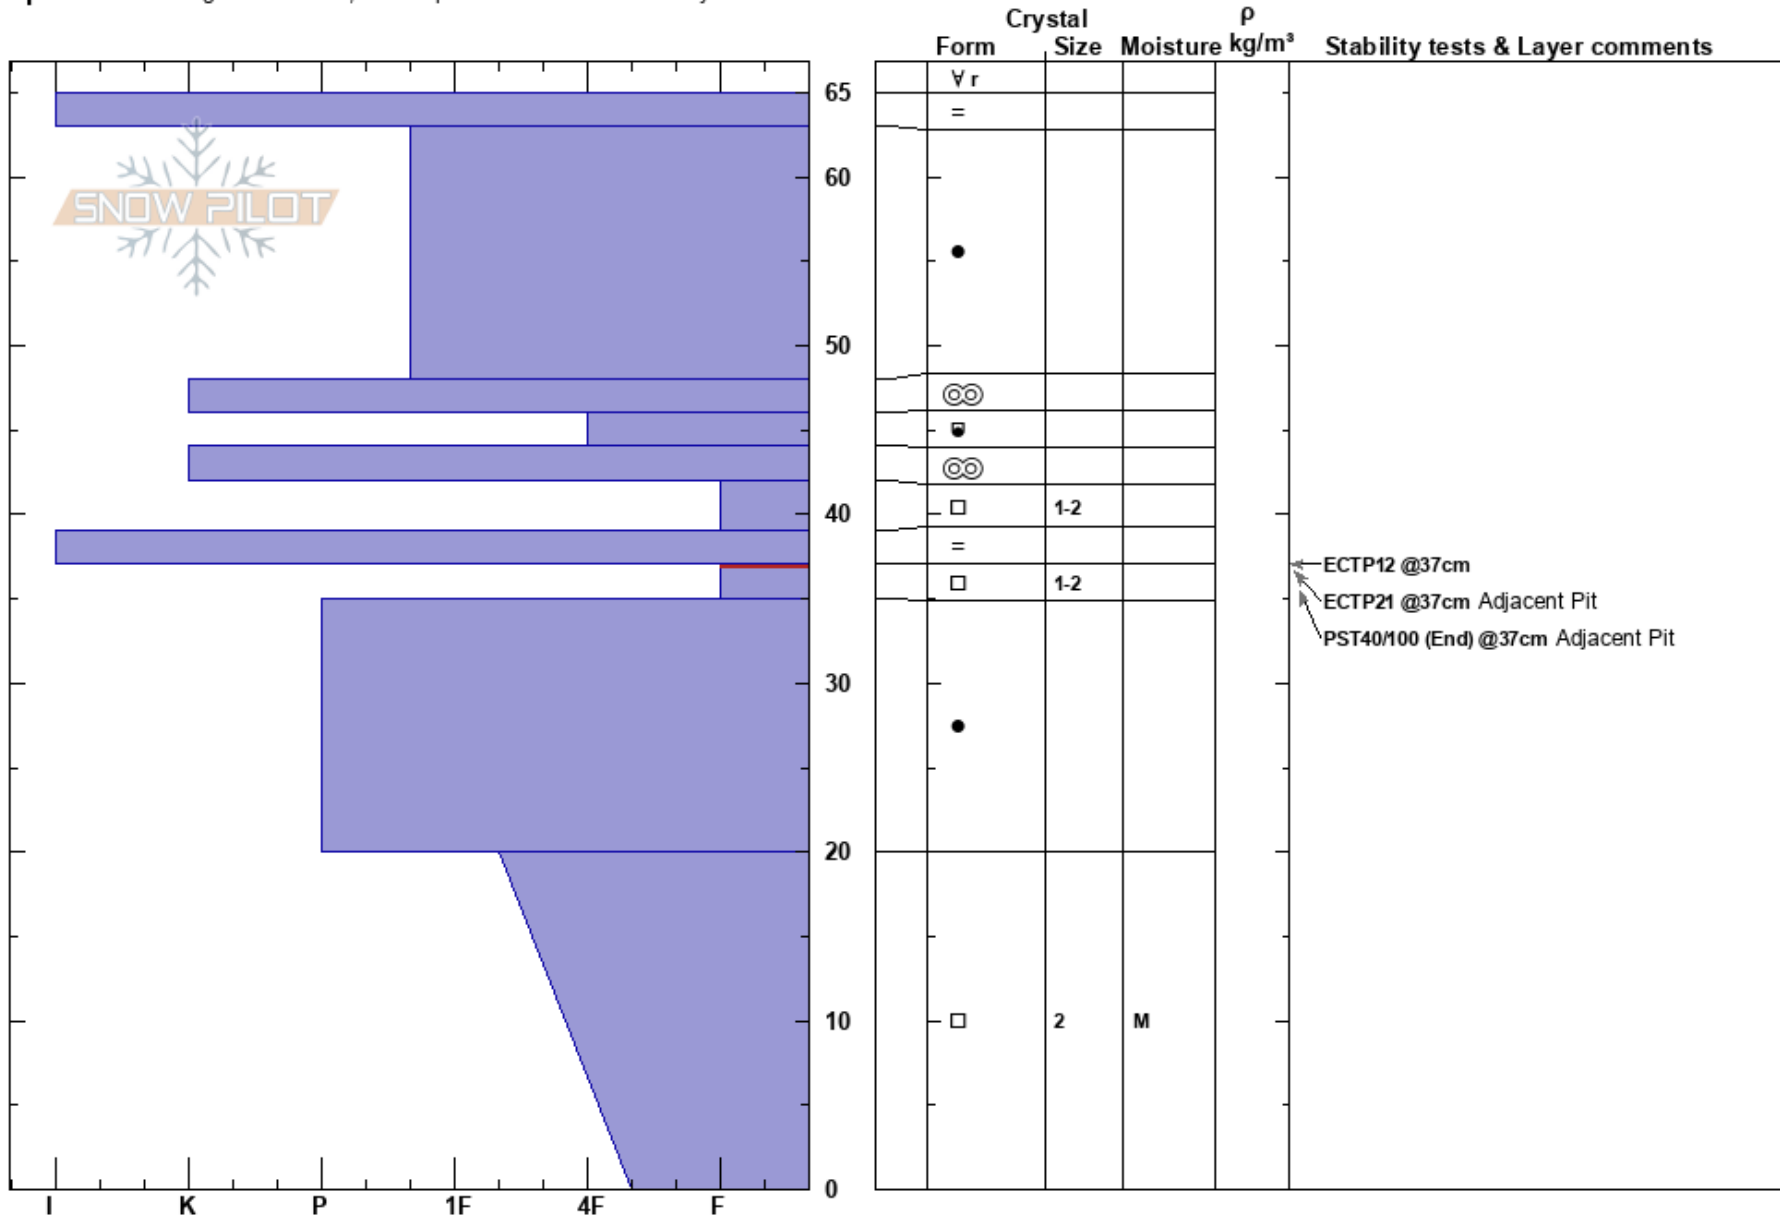

Alta Chute - Top
 Remarkables Range
 New Zealand
 Elevation: 1950 m
 Aspect: S

Remarks Snow Safety
 25/06/2024 - 12:00
 Co-ord: -45.05999S, 168.80840E
 Slope Angle: 40°
 Wind Loading: no

Stability:
 Air Temperature:
 Sky Cover: SCT
 Precipitation: NO
 Wind: Calm

HS:65
 PF:10 37-35cm:Problematic layer
 PS:1

Specifics: Pit dug in a Ski Area; Pit is representative of backcountry

Notes: Mike Irwin / Ryan Colley / Sam Janssen / Aris Shearer