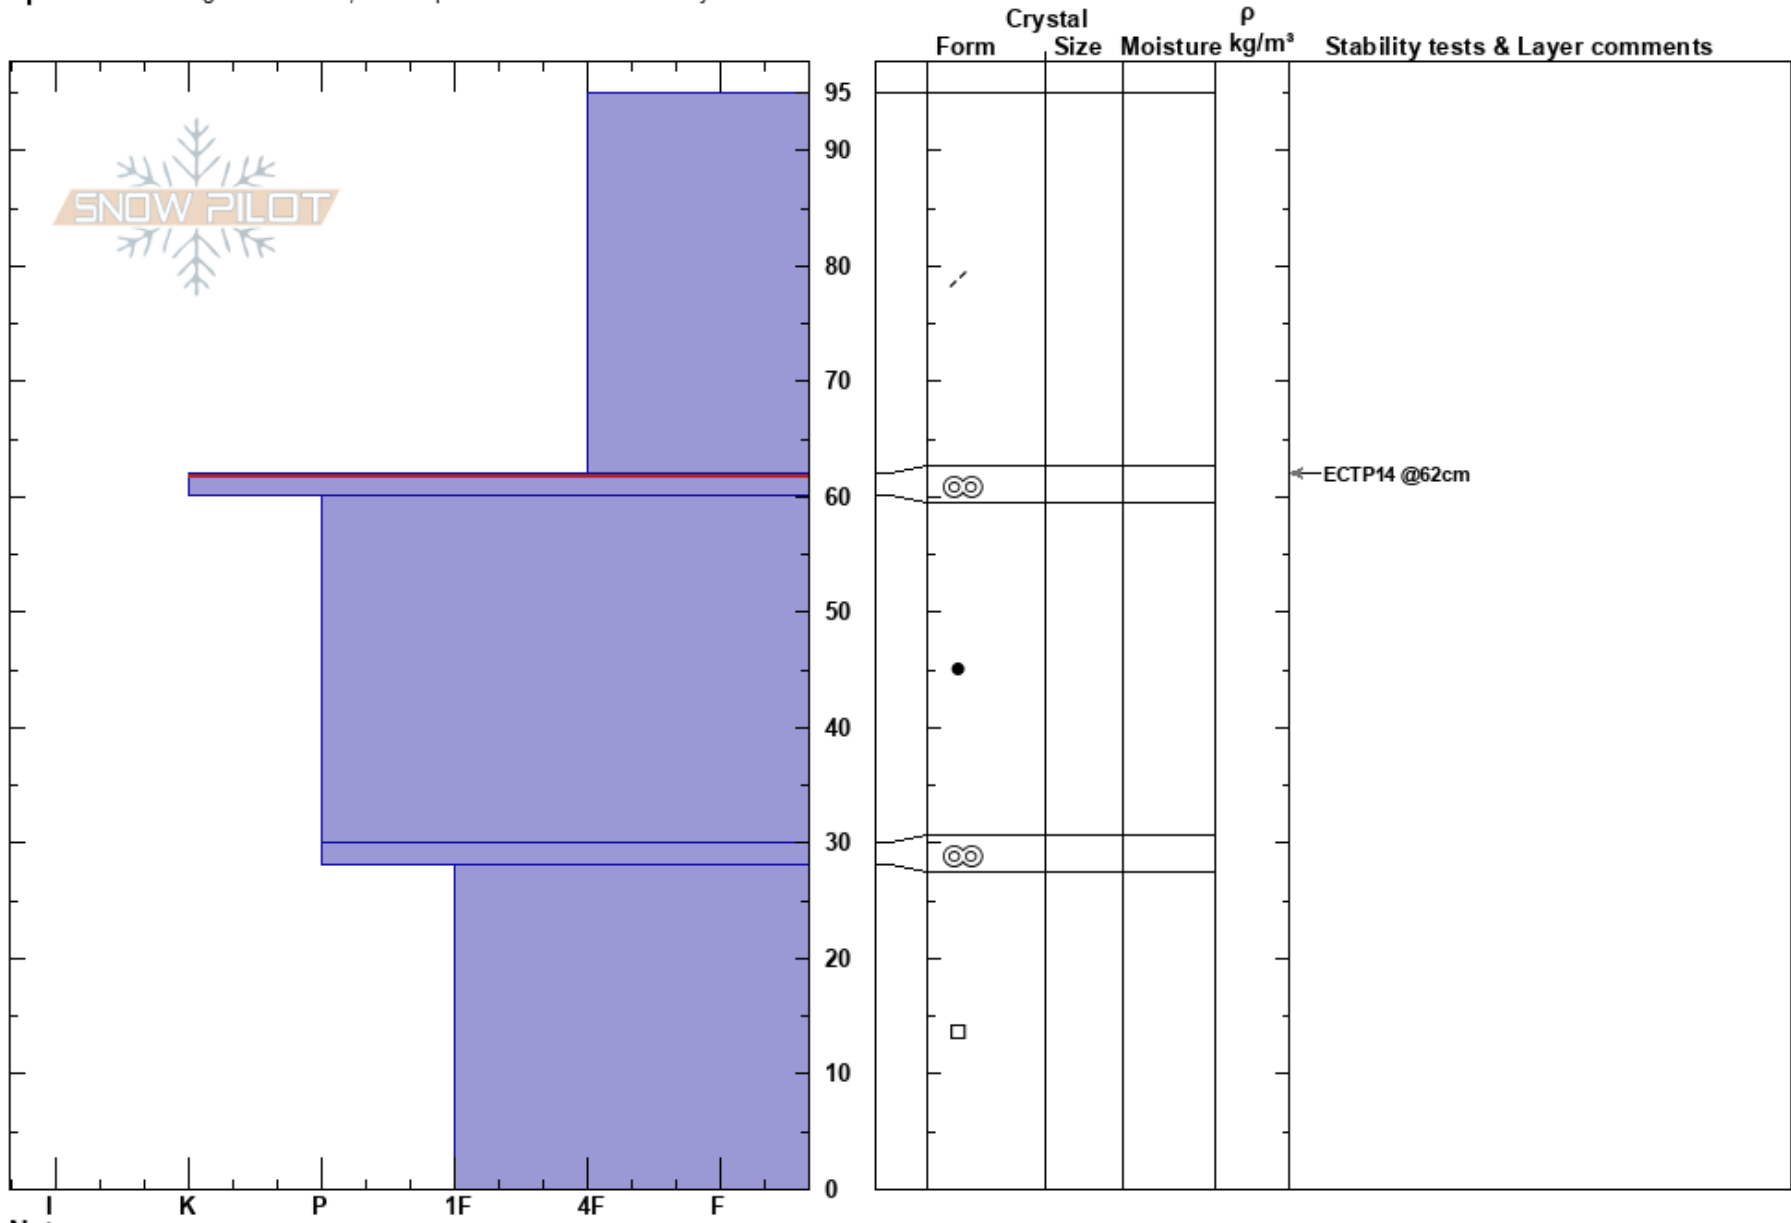

Escalator top
 Remarks Snow Safety
 17/06/2024 - 15:00
 New Zealand
Co-ord: -45.06105S, 168.80602E
Elevation: 1975 m
Slope Angle: 38°
Aspect: E
Wind Loading: yes
Specifics: Pit dug in a Ski Area; Pit is representative of backcountry

Stability: HS:95
Air Temperature: 62-60cm:Problematic layer
Sky Cover: OVC
Precipitation: NO
Wind: SE Moderate

Notes: Pit dug by Jemma and Logan