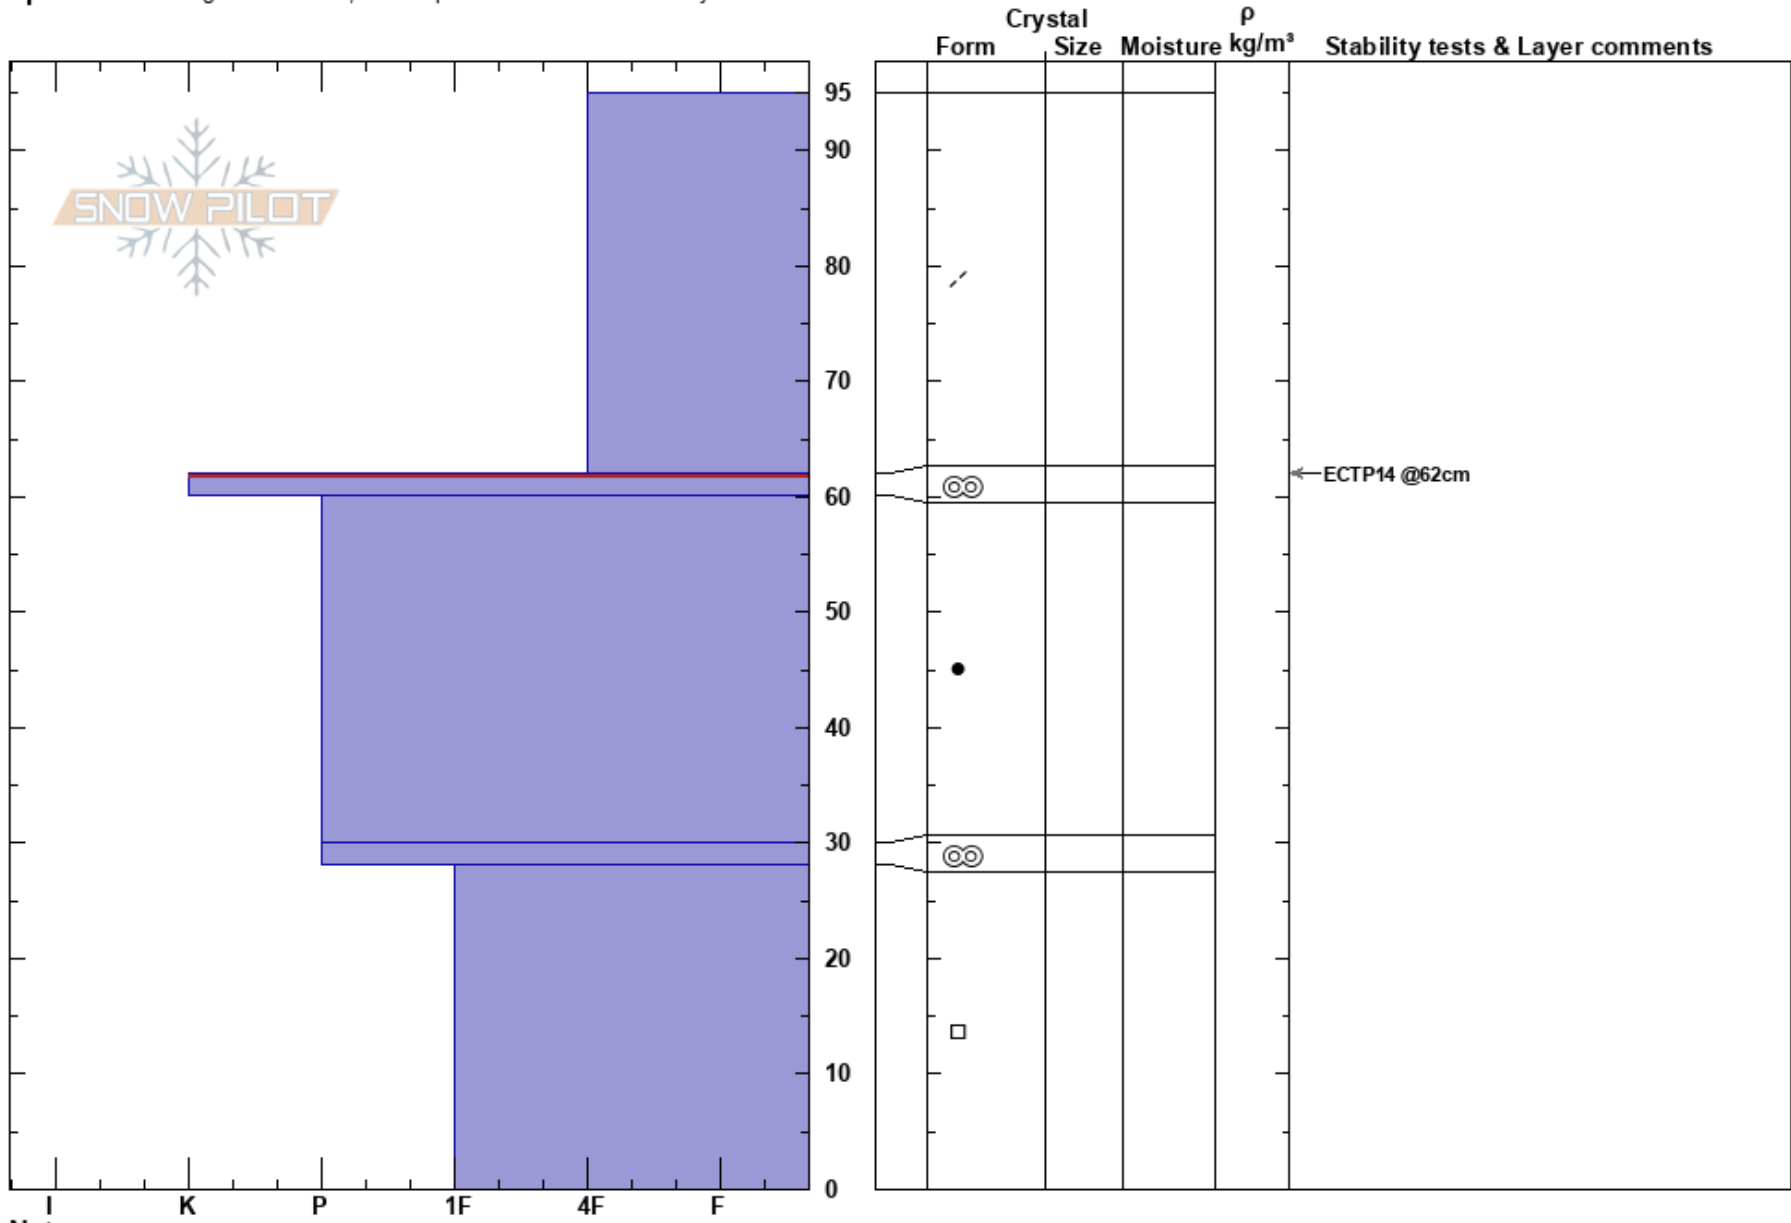

Escalator top
 Remarkables Range
 New Zealand
Elevation: 1975 m
Aspect: E
Specifics: Pit dug in a Ski Area; Pit is representative of backcountry

Remarks Snow Safety
 17/06/2024 - 15:00
Co-ord: -45.06105S, 168.80602E
Slope Angle: 38°
Wind Loading: yes

Stability:
Air Temperature:
Sky Cover: OVC
Precipitation: NO
Wind: SE Moderate

HS:95
Layer Notes:
 62-60cm: Problematic layer

Notes: Pit dug by Jemma and Logan