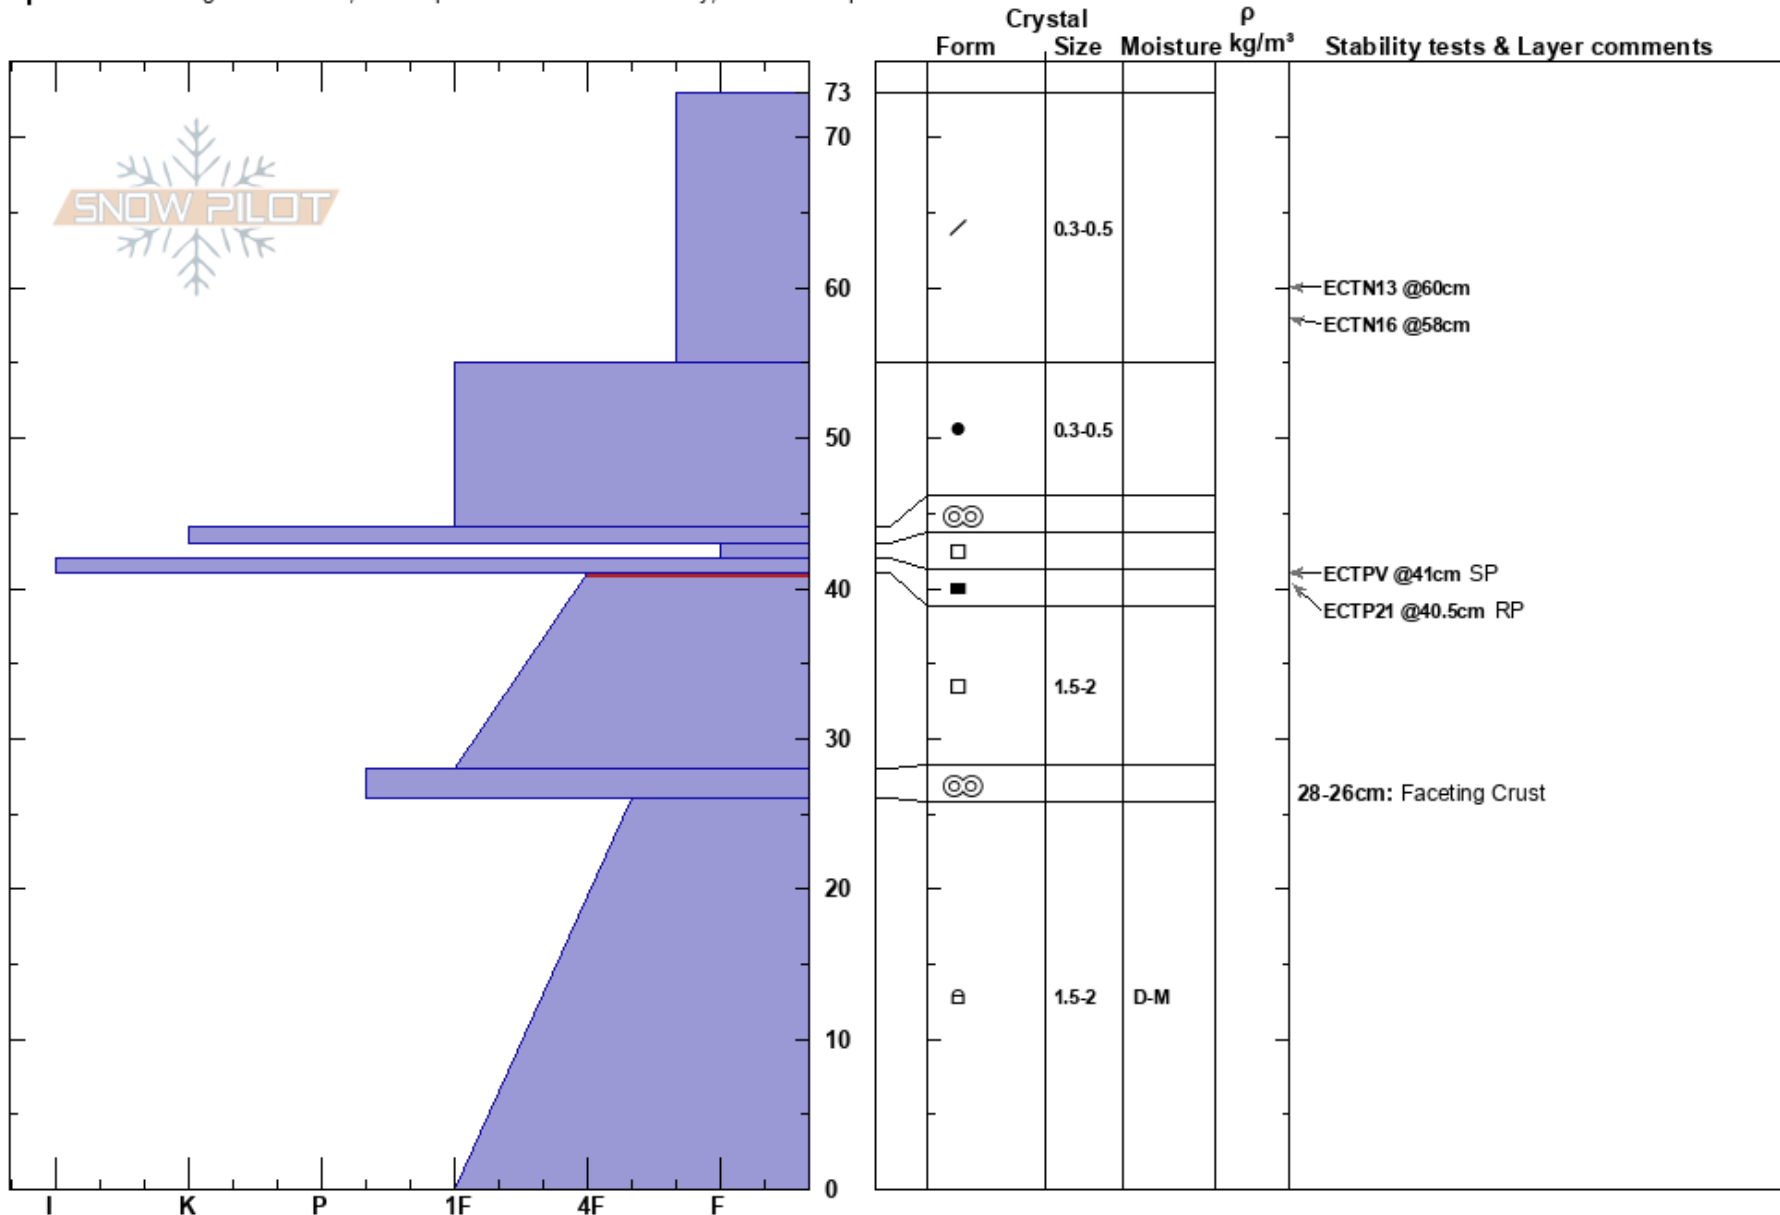

Elevator Top
 Remarkables Range
 New Zealand
 Elevation: 6561 ft
 Aspect: 135°

Julian Caballero
 16/06/2024 - 14:45
 Co-ord: -45.06052N, 168.80629W
 Slope Angle: 33°
 Wind Loading: previous

Stability:
 Air Temperature:
 Sky Cover: OVC
 Precipitation: NO
 Wind: E Light Breeze

HS:73
 PF:35
 PS:25
 Layer Notes:
 41-28cm: Problematic layer
 28-26cm: Faceting Crust

Specifics: Pit dug in a Ski Area; Pit is representative of backcountry; We skied slope

Notes: Pit dug by Che Caballero and Grice Adams of Remarks Patrol