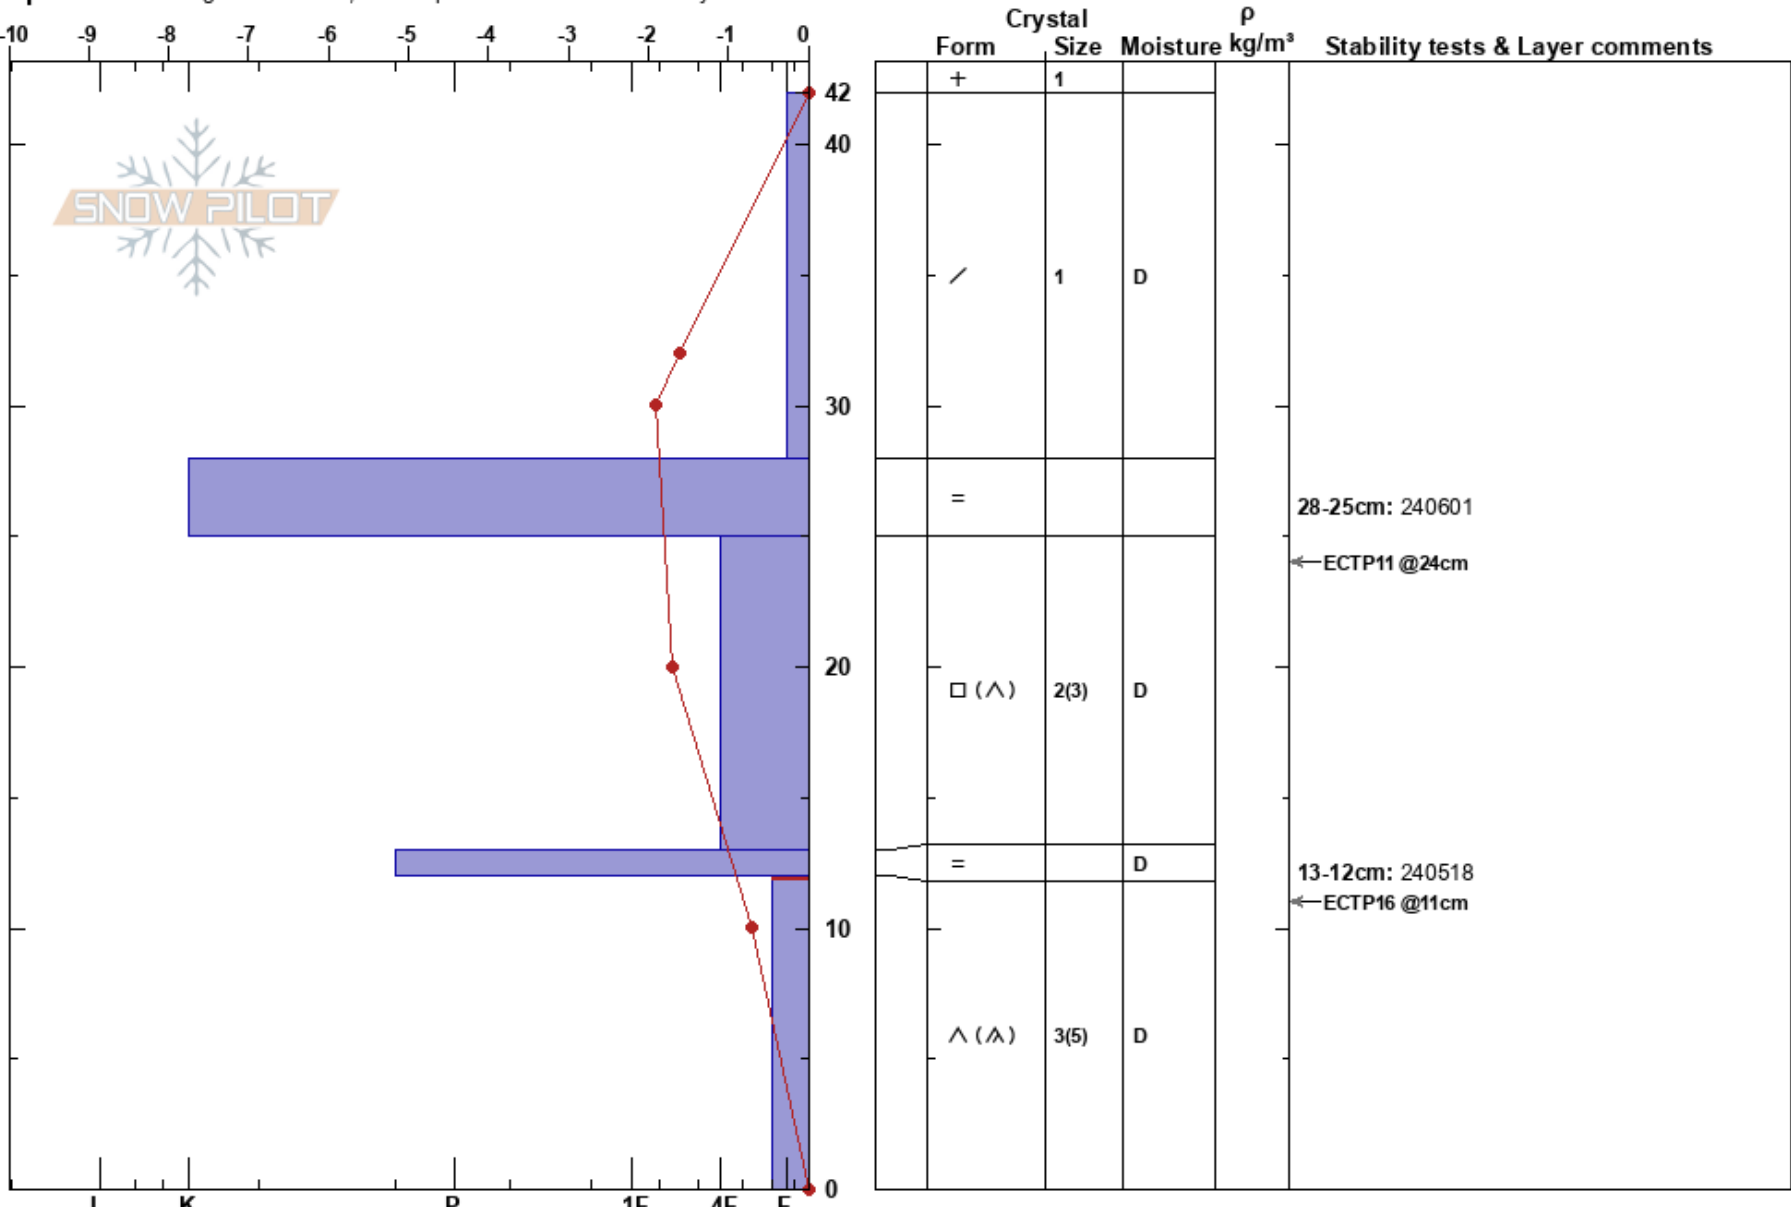

Hidden Bowl  
 Treble Cone  
 New Zealand  
**Elevation:** 2030 m  
**Aspect:** S

Ilewellyn murdoch  
 13/06/2024 - 12:30  
**Co-ord:** -44.63138N, 168.87433W  
**Slope Angle:** 28°  
**Wind Loading:** previous

**Stability:**  
**Air Temperature:** -0.5°C  
**Sky Cover:** X  
**Precipitation:** S1  
**Wind:** NW Moderate

**HS:**42  
**PF:**20  
**PS:** 15  
**Layer Notes:**  
 28-25cm: 240601  
 13-12cm: 240518  
 12-0cm: Problematic layer

**Specifics:** Pit dug in a Ski Area; Pit is representative of backcountry

**Notes:** Representative of E to S start zones above 1800m that held snow late April/May.

IFrc (240601) is relatively consistent at 3-5cm across the SZ. There is a third IFrc in the mid pack found with some variability across the terrain. June 1st rain has not soaked this shallow early season pack above 1800m.