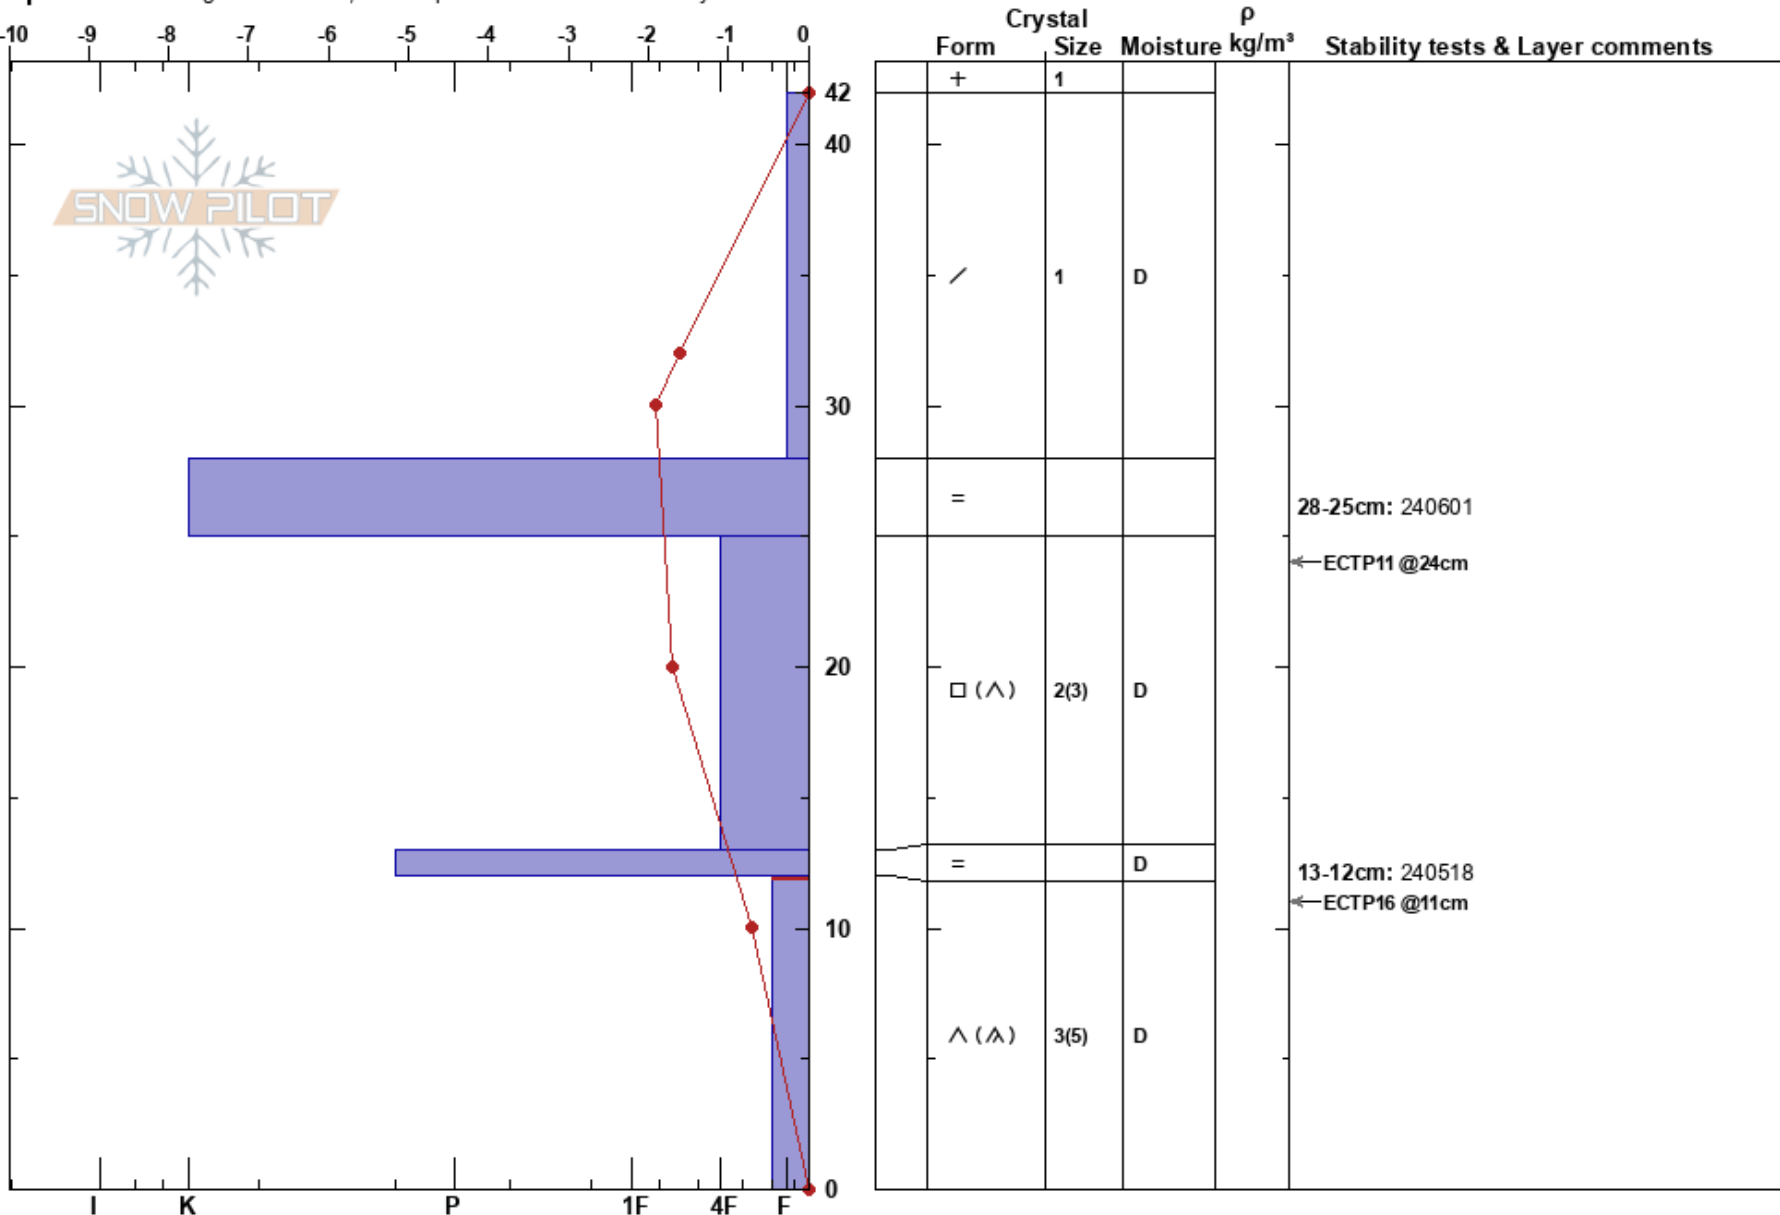

Hidden Bowl
 Treble Cone
 New Zealand
 Elevation: 2030 m
 Aspect: S

Ilewellyn murdoch
 13/06/2024 - 12:30
 Co-ord: -44.63138N, 168.87433W
 Slope Angle: 28°
 Wind Loading: previous

Stability: **HS:42**
 Air Temperature: -0.5°C **PF:20**
 Sky Cover: X **PS: 15**
 Precipitation: S1
 Wind: NW Moderate
 Layer Notes:
 28-25cm: 240601
 13-12cm: 240518
 12-0cm: Problematic layer

Specifics: Pit dug in a Ski Area; Pit is representative of backcountry

Notes: Representative of E to S start zones above 1800m that held snow late April/May.

IFrc (240601) is relatively consistent at 3-5cm across the SZ. There is a third IFrc in the mid pack found with some variability across the terrain. June 1st rain has not soaked this shallow early season pack above 1800m.