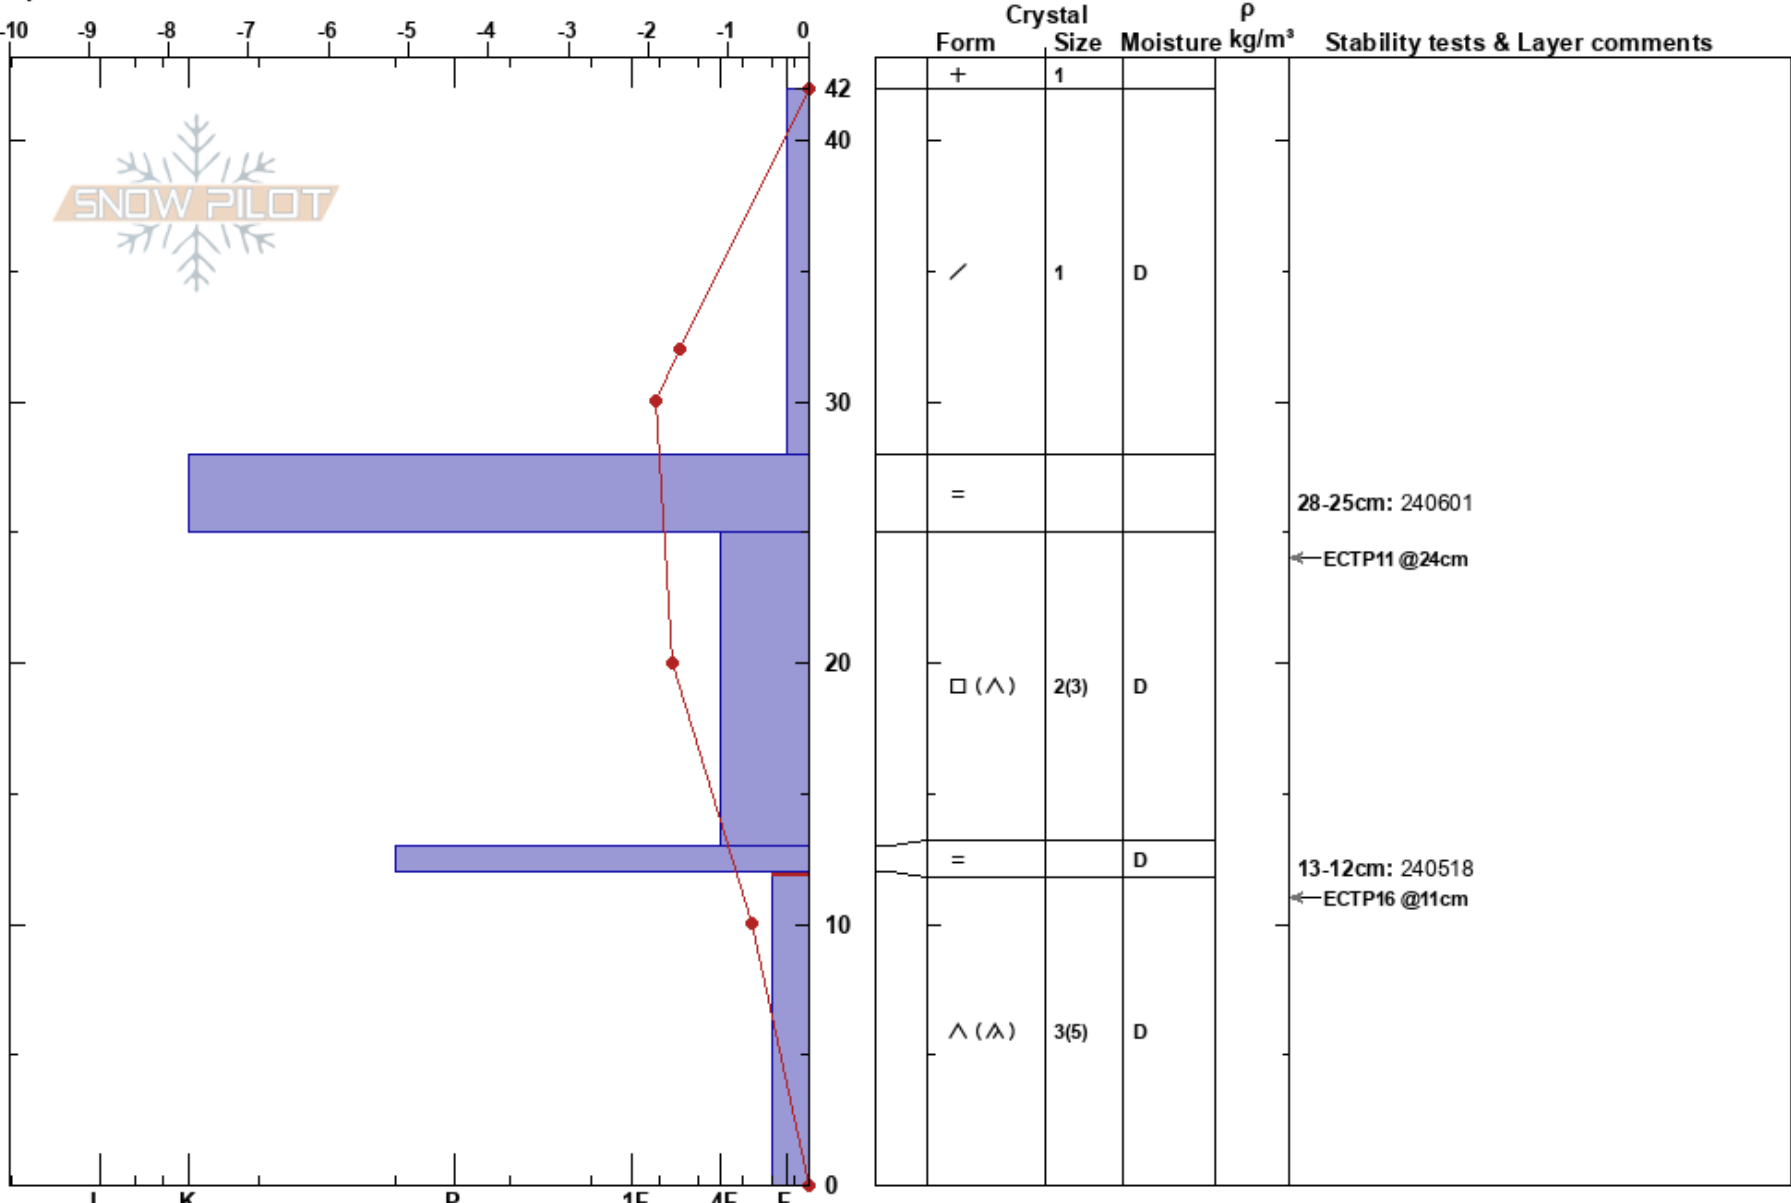

Hidden Bowl
 Treble Cone
 New Zealand
 Elevation: 2030 m
 Aspect: S

Ilewellyn murdoch
 13/06/2024 - 12:30
 Co-ord: -44.63138N, 168.87433W
 Slope Angle: 28°
 Wind Loading: previous

Stability: **HS:42**
 Air Temperature: -0.5°C **PF:20**
 Sky Cover: X **PS: 15**
 Precipitation: S1
 Wind: NW Moderate
 Layer Notes:
 28-25cm: 240601
 13-12cm: 240518
 12-0cm: Problematic layer

Specifics: Pit dug in a Ski Area; Pit is representative of backcountry

Notes: Representative of E to S start zones above 1800m that held snow late April/May.
 IFrc (240601) is relatively consistent at 3-5cm across the SZ. There is a third IFrc in the mid pack found with some variability across the terrain. June 1st rain has not soaked this shallow early season pack above 1800m.