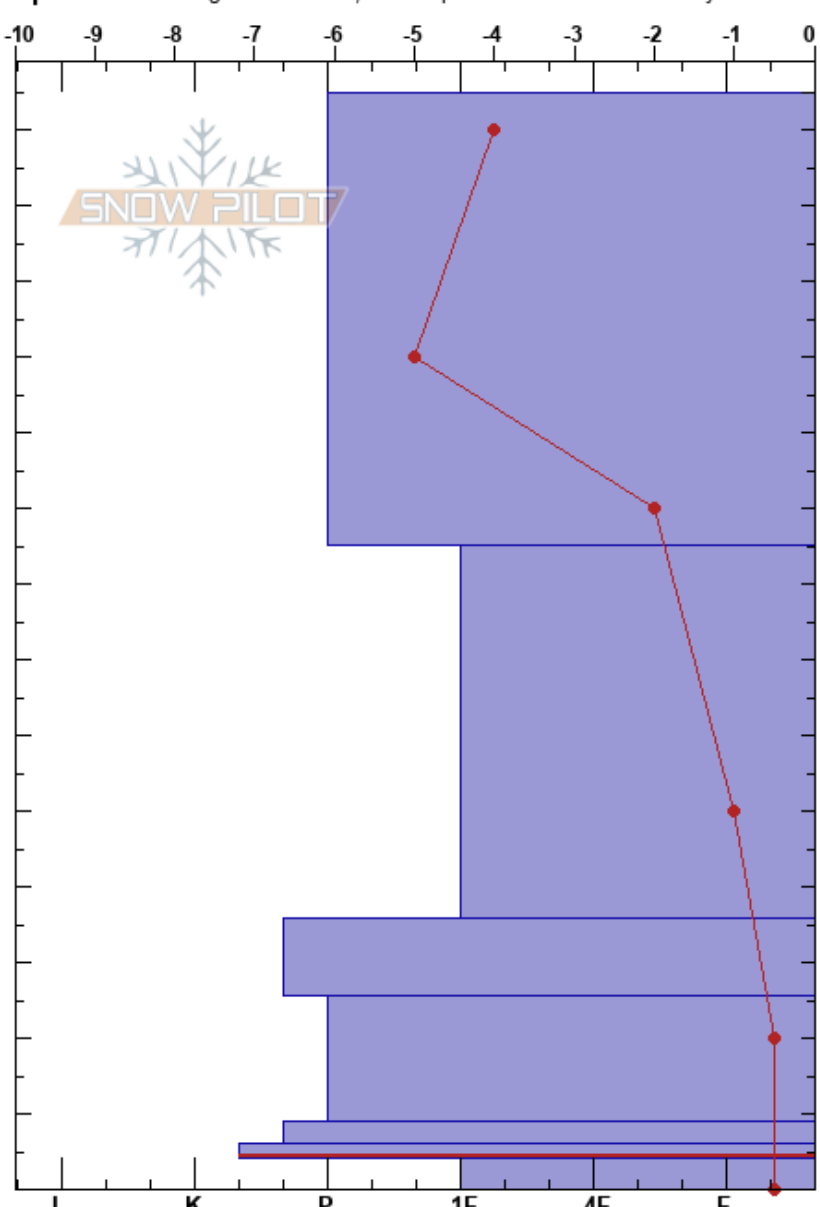

valle amarillo  
 Valle Nevado  
 Chile  
**Elevation:** 3344 m  
**Aspect:** S  
**Specifics:** Pit dug in a Ski Area; Pit is representative of backcountry

domingo valdivieso  
 08/06/2024 - 13:00  
**Co-ord:**  
**Slope Angle:** 32°  
**Wind Loading:** previous

**Stability:**  
**Air Temperature:** 5°C  
**Sky Cover:** BKN  
**Precipitation:** NO  
**Wind:** NE Moderate

**HS:** 145

**PF:** 15 6-4cm: Problematic layer

Form	Crystal		$\rho$ kg/m <sup>3</sup>	Stability tests & Layer comments
	Size	Moisture		
●	0.1-0.3			
				← CT27, RP @88cm
●	0.3			
☉	1			
☉	0.1			
●	1			
☉☉				
A (□)	3.5(2)			← DT23, SP @3cm