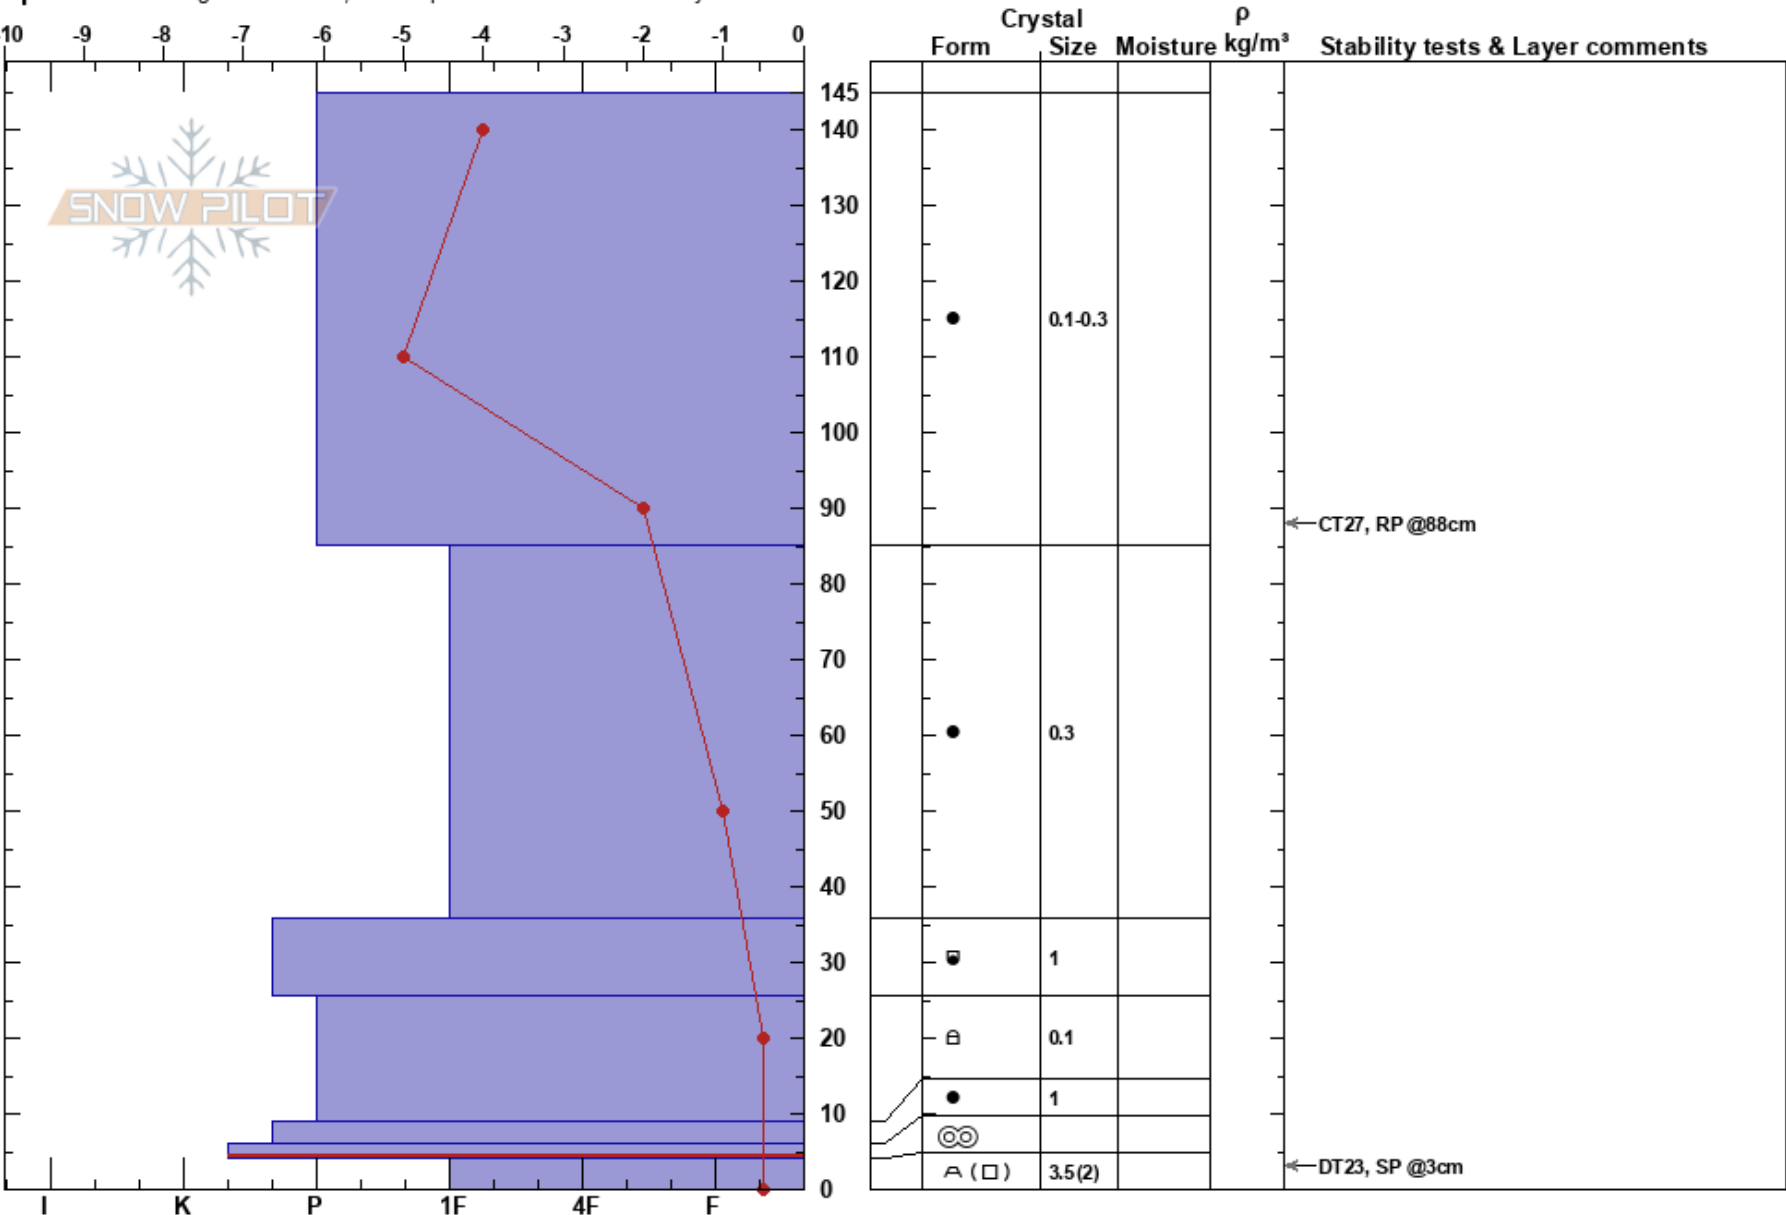

valle amarillo
 Valle Nevado
 Chile
Elevation: 3344 m
Aspect: S
Specifics: Pit dug in a Ski Area; Pit is representative of backcountry

domingo valdivieso
 08/06/2024 - 13:00
Co-ord:
Slope Angle: 32°
Wind Loading: previous

Stability:
Air Temperature: 5°C
Precipitation: NO
Wind: NE Moderate
HS: 145
PF: 15
6-4cm: Problematic layer

Notes: