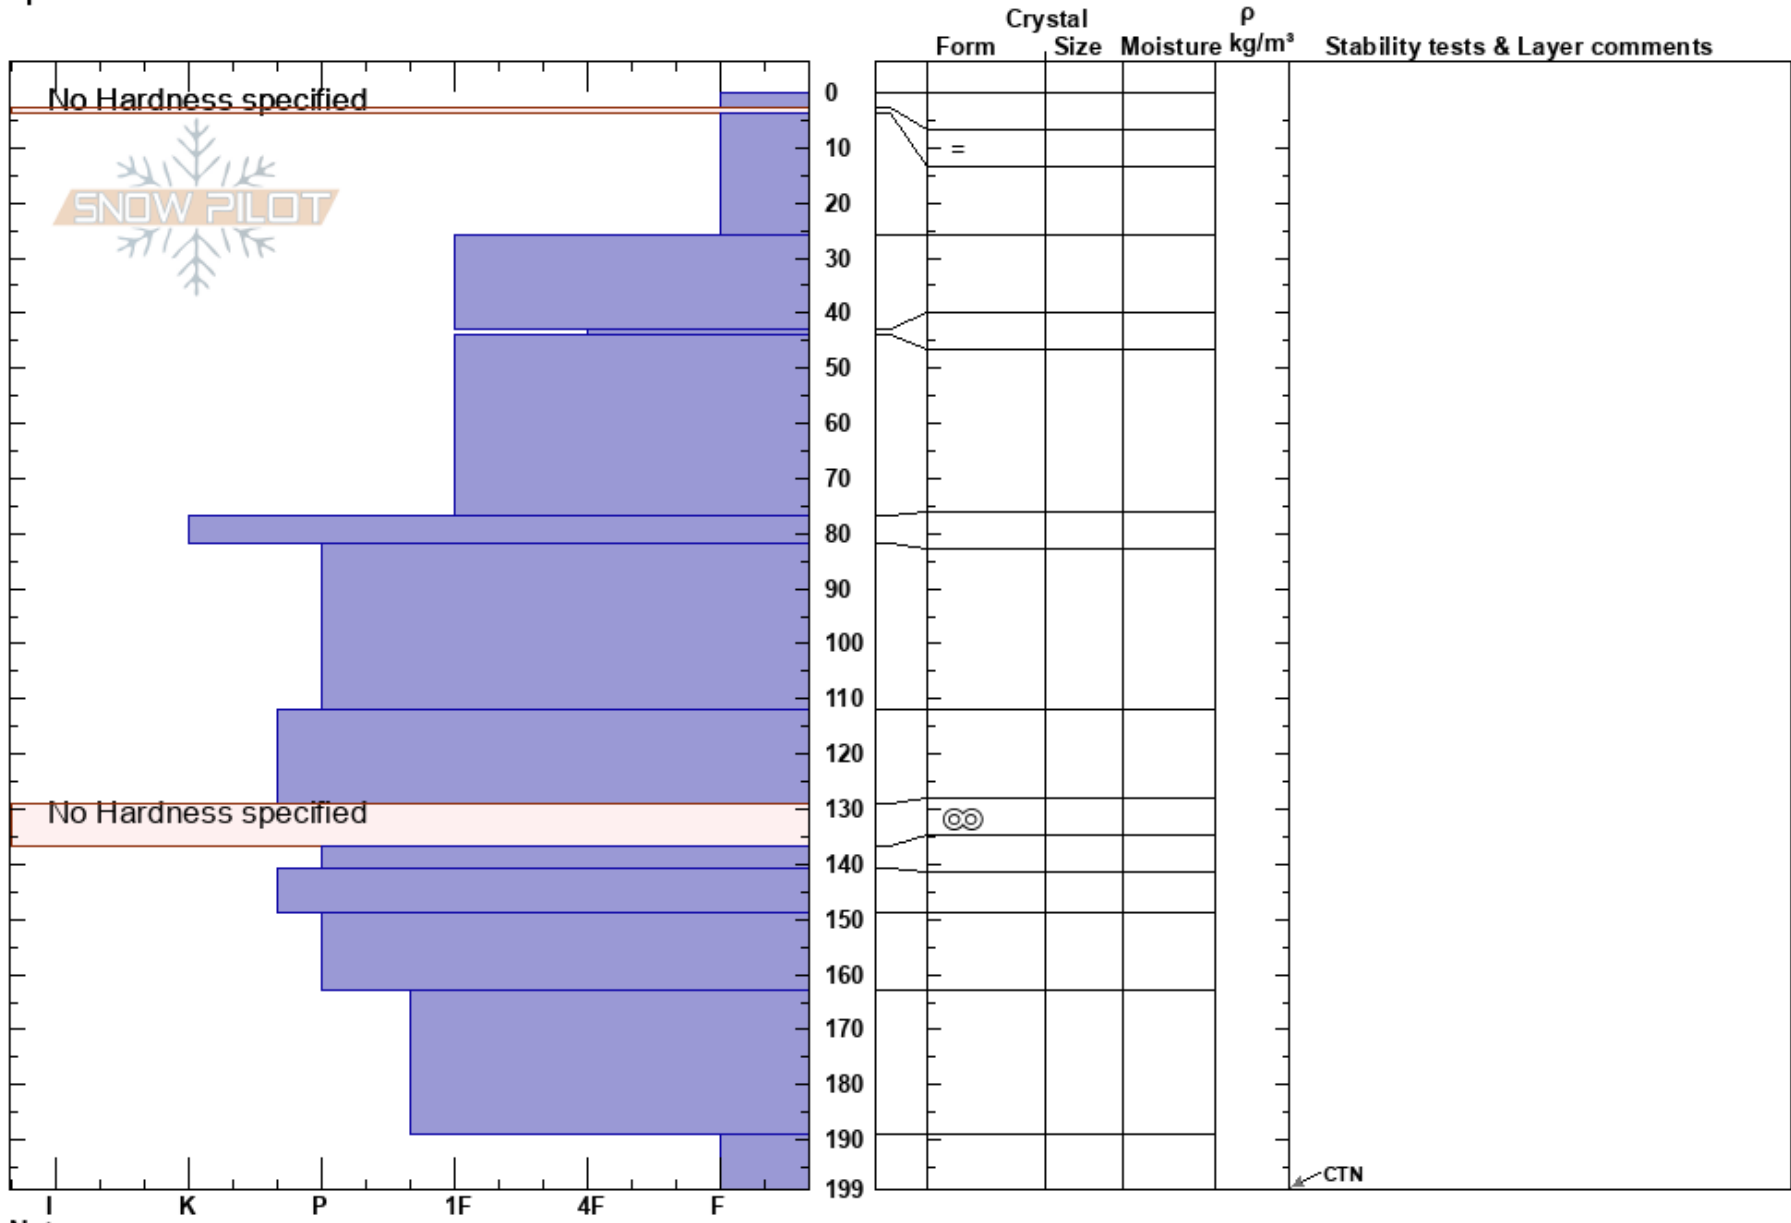

FP-12 Bears
 Monashee
 BC
 Elevation: 1700 m
 Aspect: SE
 Specifics:

Kristen Meilicke
 03/02/2023 - 11:00
 Co-ord: 51.06116N, -118.73632W
 Slope Angle: 33°
 Wind Loading:

Stability:
 Air Temperature:
 Sky Cover: OVC
 Precipitation: S-1
 Wind: SW Light Breeze

HS:199
 Layer Notes:
 77-82cm: Problematic layer

Notes: