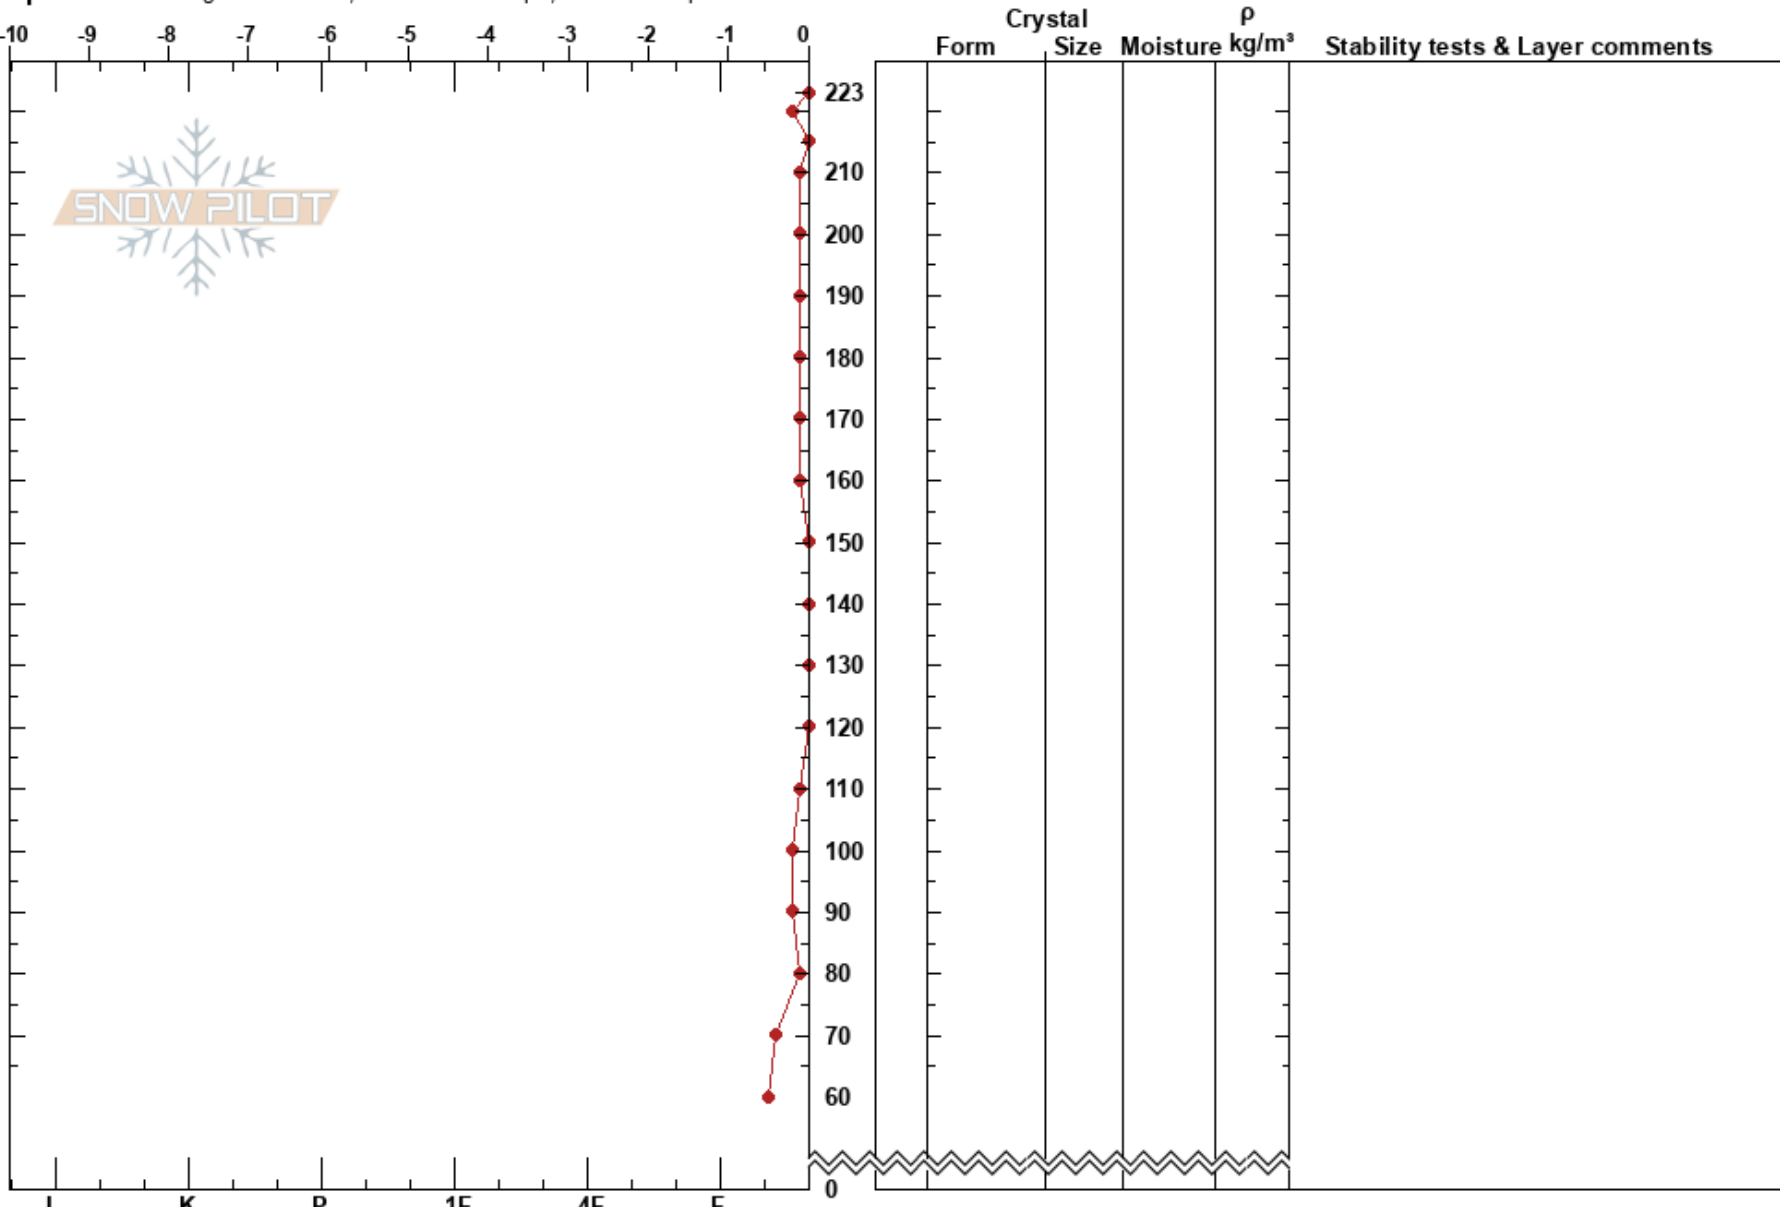

Jet Amphitheater  
Arapahoe Basin Ski Area  
CO  
Elevation: 12100 ft  
Aspect: 333°

Maxwell Chenail  
05/19/2024 - 9:15am  
Co-ord: 39.62679N, -105.86582W  
Slope Angle: 35°  
Wind Loading: no

Stability: Good  
Air Temperature: 1°C  
Sky Cover: SCT  
Precipitation: NO  
Wind: SW Light Breeze

HS:223  
PF:10  
PS:5  
Layer Notes:

Specifics: Pit dug in a Ski Area; Ski tracks on slope; We skied slope

Notes: Ice bodies down to 98cm layer  
Stout ice crust at 53cm