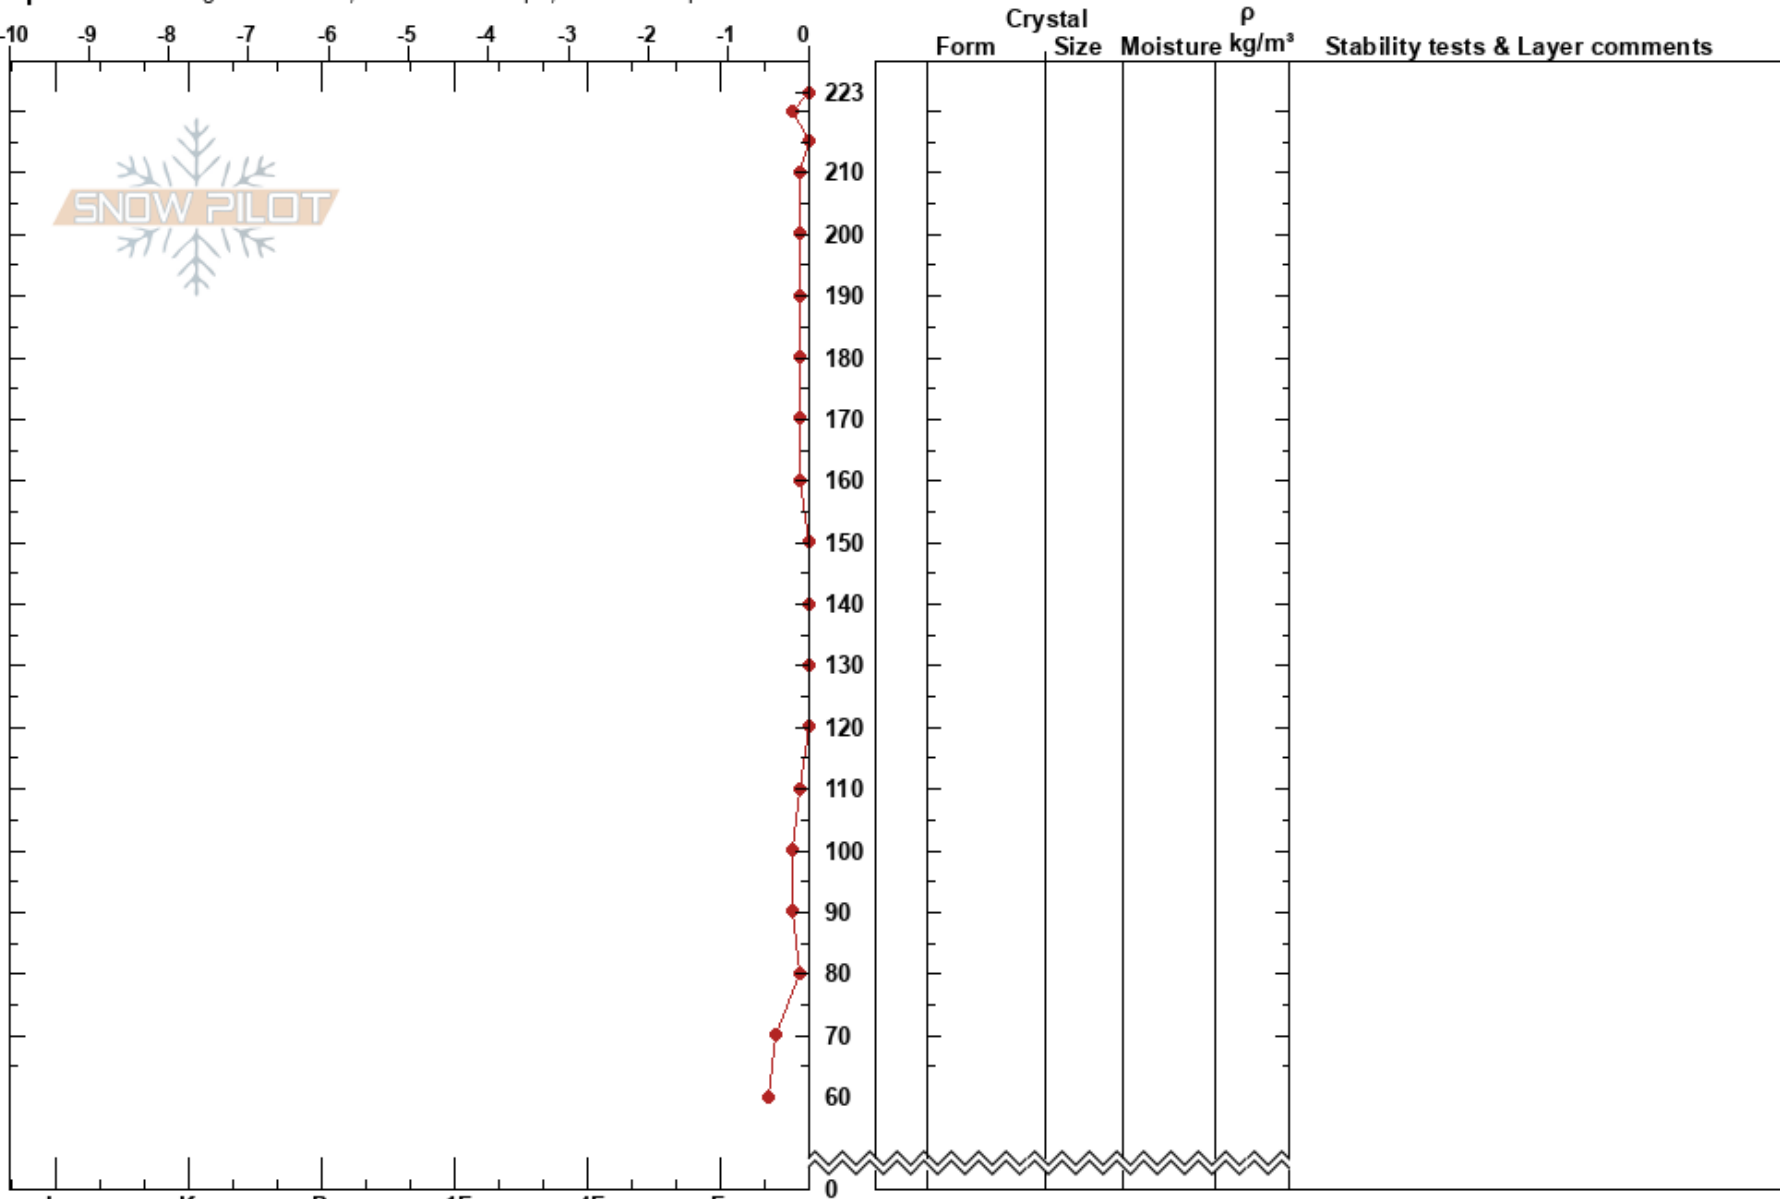

Jet Amphitheater  
Arapahoe Basin Ski Area  
CO  
Elevation: 12100 ft  
Aspect: 333°

Maxwell Chenail  
05/19/2024 - 9:15am  
Co-ord: 39.62679N, -105.86582W  
Slope Angle: 35°  
Wind Loading: no

Stability: Good  
Air Temperature: 1°C  
Sky Cover: SCT  
Precipitation: NO  
Wind: SW Light Breeze

HS:223  
PF:10  
PS:5  
Layer Notes:

Specifics: Pit dug in a Ski Area; Ski tracks on slope; We skied slope

Notes: Ice bodies down to 98cm layer  
Stout ice crust at 53cm