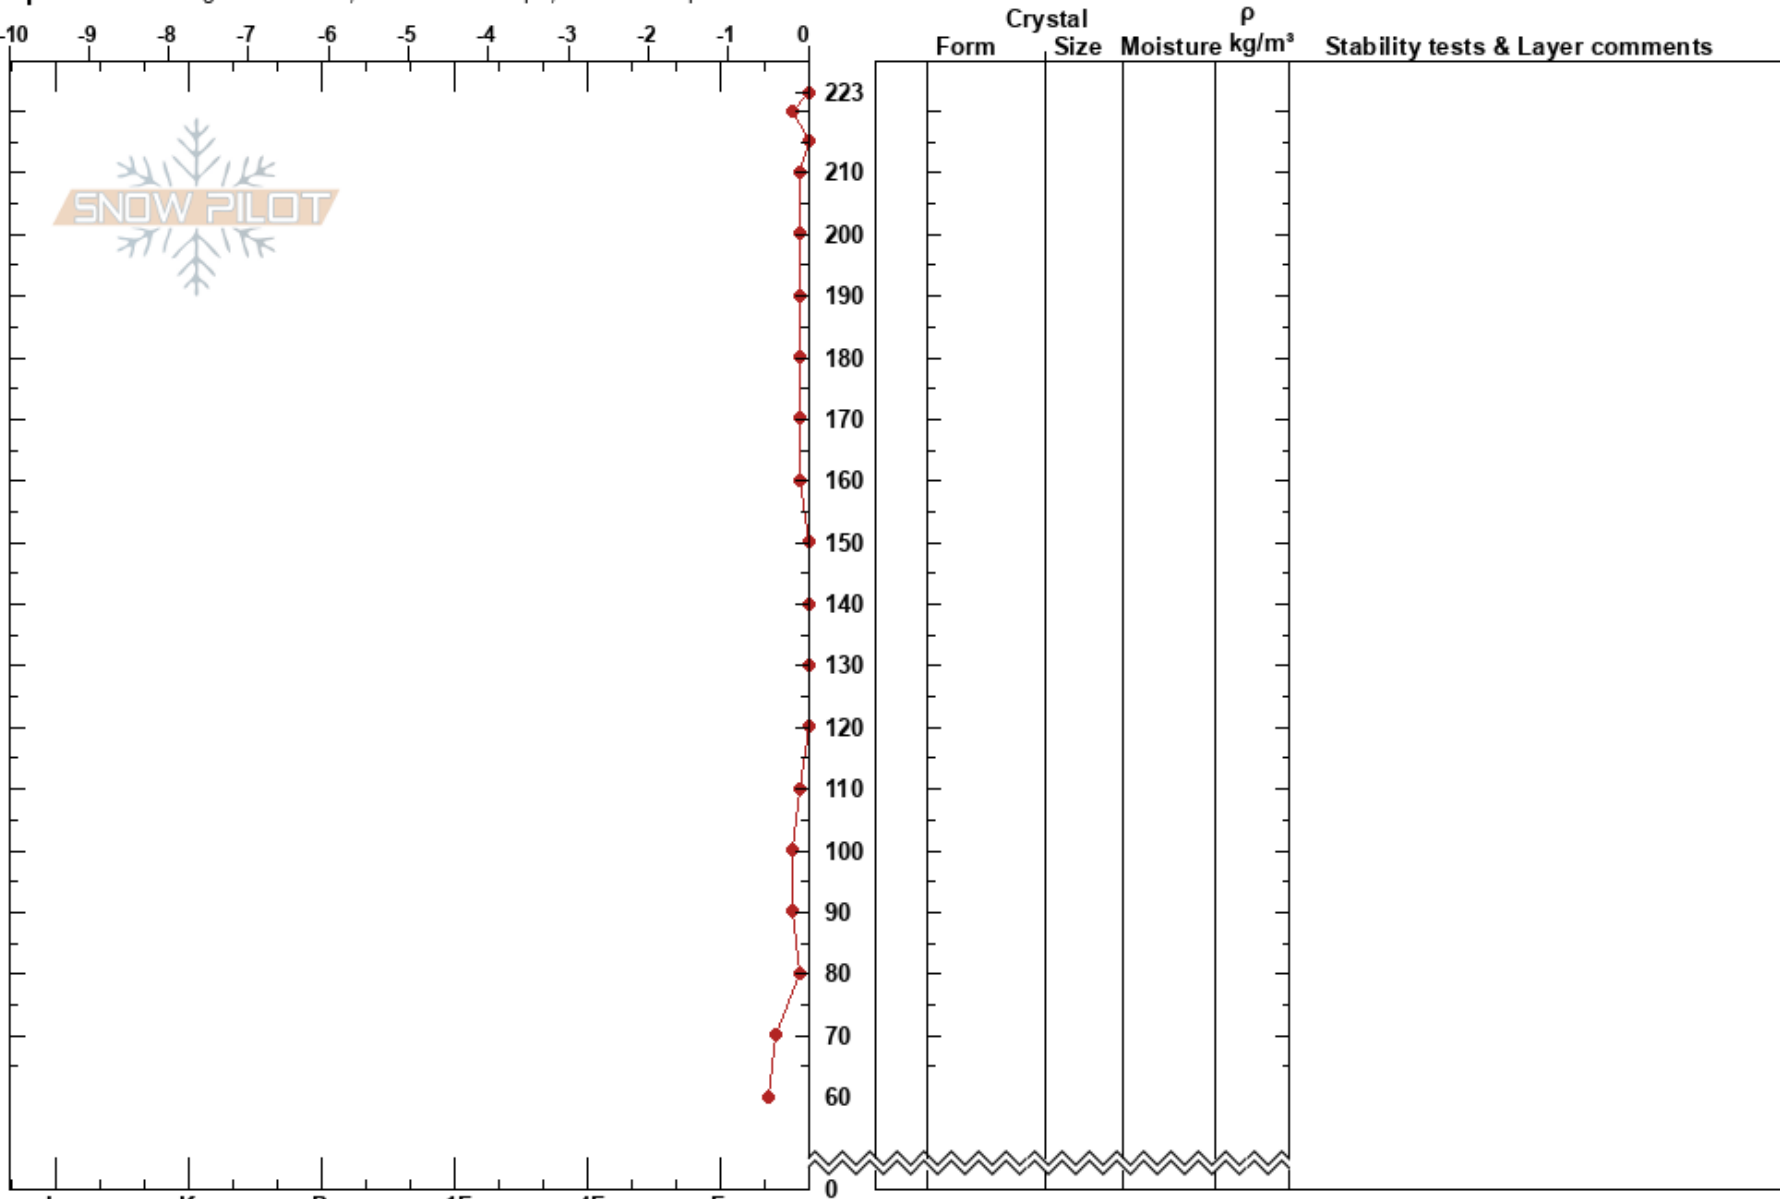

Jet Amphitheater
Arapahoe Basin Ski Area
CO
Elevation: 12100 ft
Aspect: 333°

Maxwell Chenail
05/19/2024 - 9:15am
Co-ord: 39.62679N, -105.86582W
Slope Angle: 35°
Wind Loading: no

Stability: Good
Air Temperature: 1°C
Sky Cover: SCT
Precipitation: NO
Wind: SW Light Breeze

HS:223
PF:10
PS:5
Layer Notes:

Specifics: Pit dug in a Ski Area; Ski tracks on slope; We skied slope

Notes: Ice bodies down to 98cm layer
Stout ice crust at 53cm