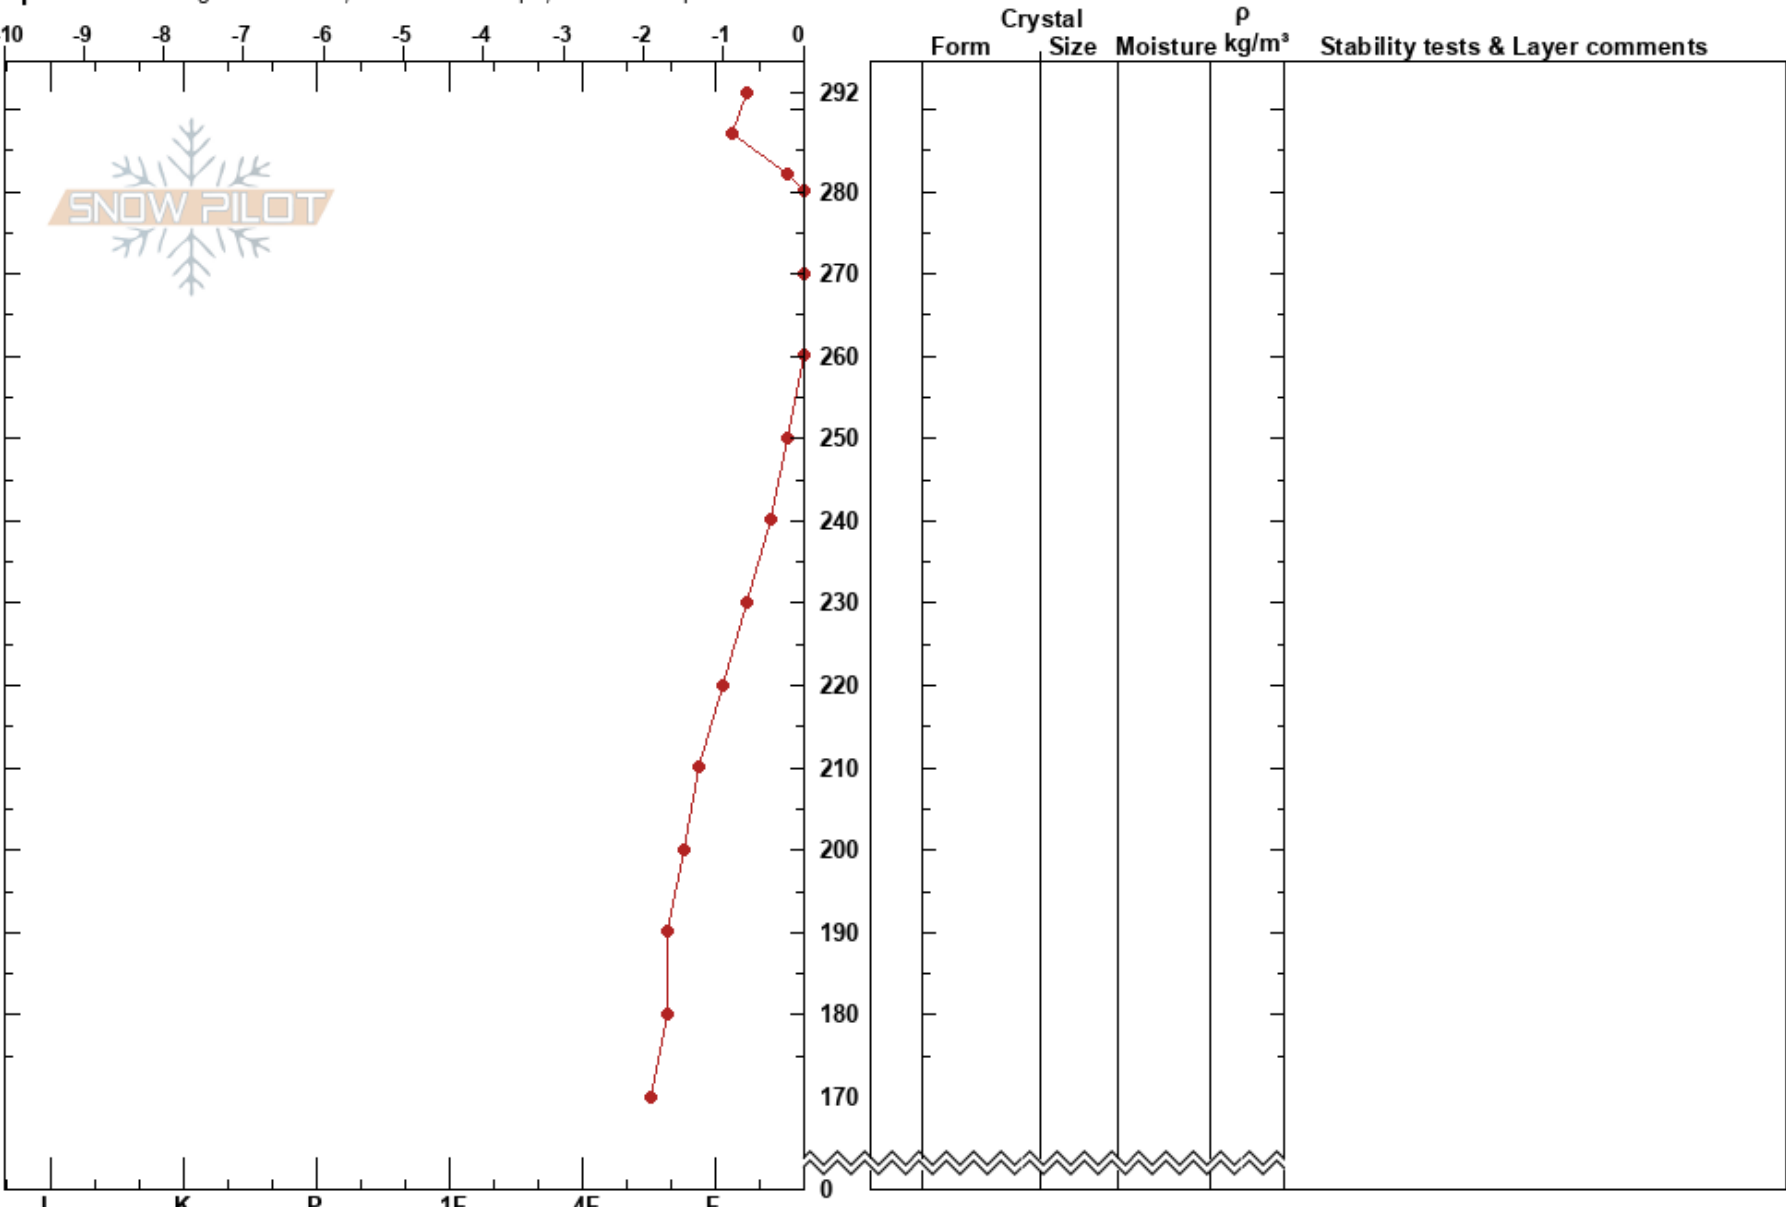

Narrow North Low
Arapahoe Basin Ski Area
CO
Elevation: 12107 ft
Aspect: 347°
Specifics: Pit dug in a Ski Area; Ski tracks on slope; We skied slope

Maxwell Chenail
05/19/2024 - 9:00am
Co-ord: 39.62618N, -105.86751W
Slope Angle: 23°
Wind Loading:

Stability: Good
Air Temperature: 1.6°C
Sky Cover: SCT
Precipitation: NO
Wind: SW Light Breeze

HS:292
PF:5
PS:0
Layer Notes:

Notes: Ice bodies found down to 202 cm layer