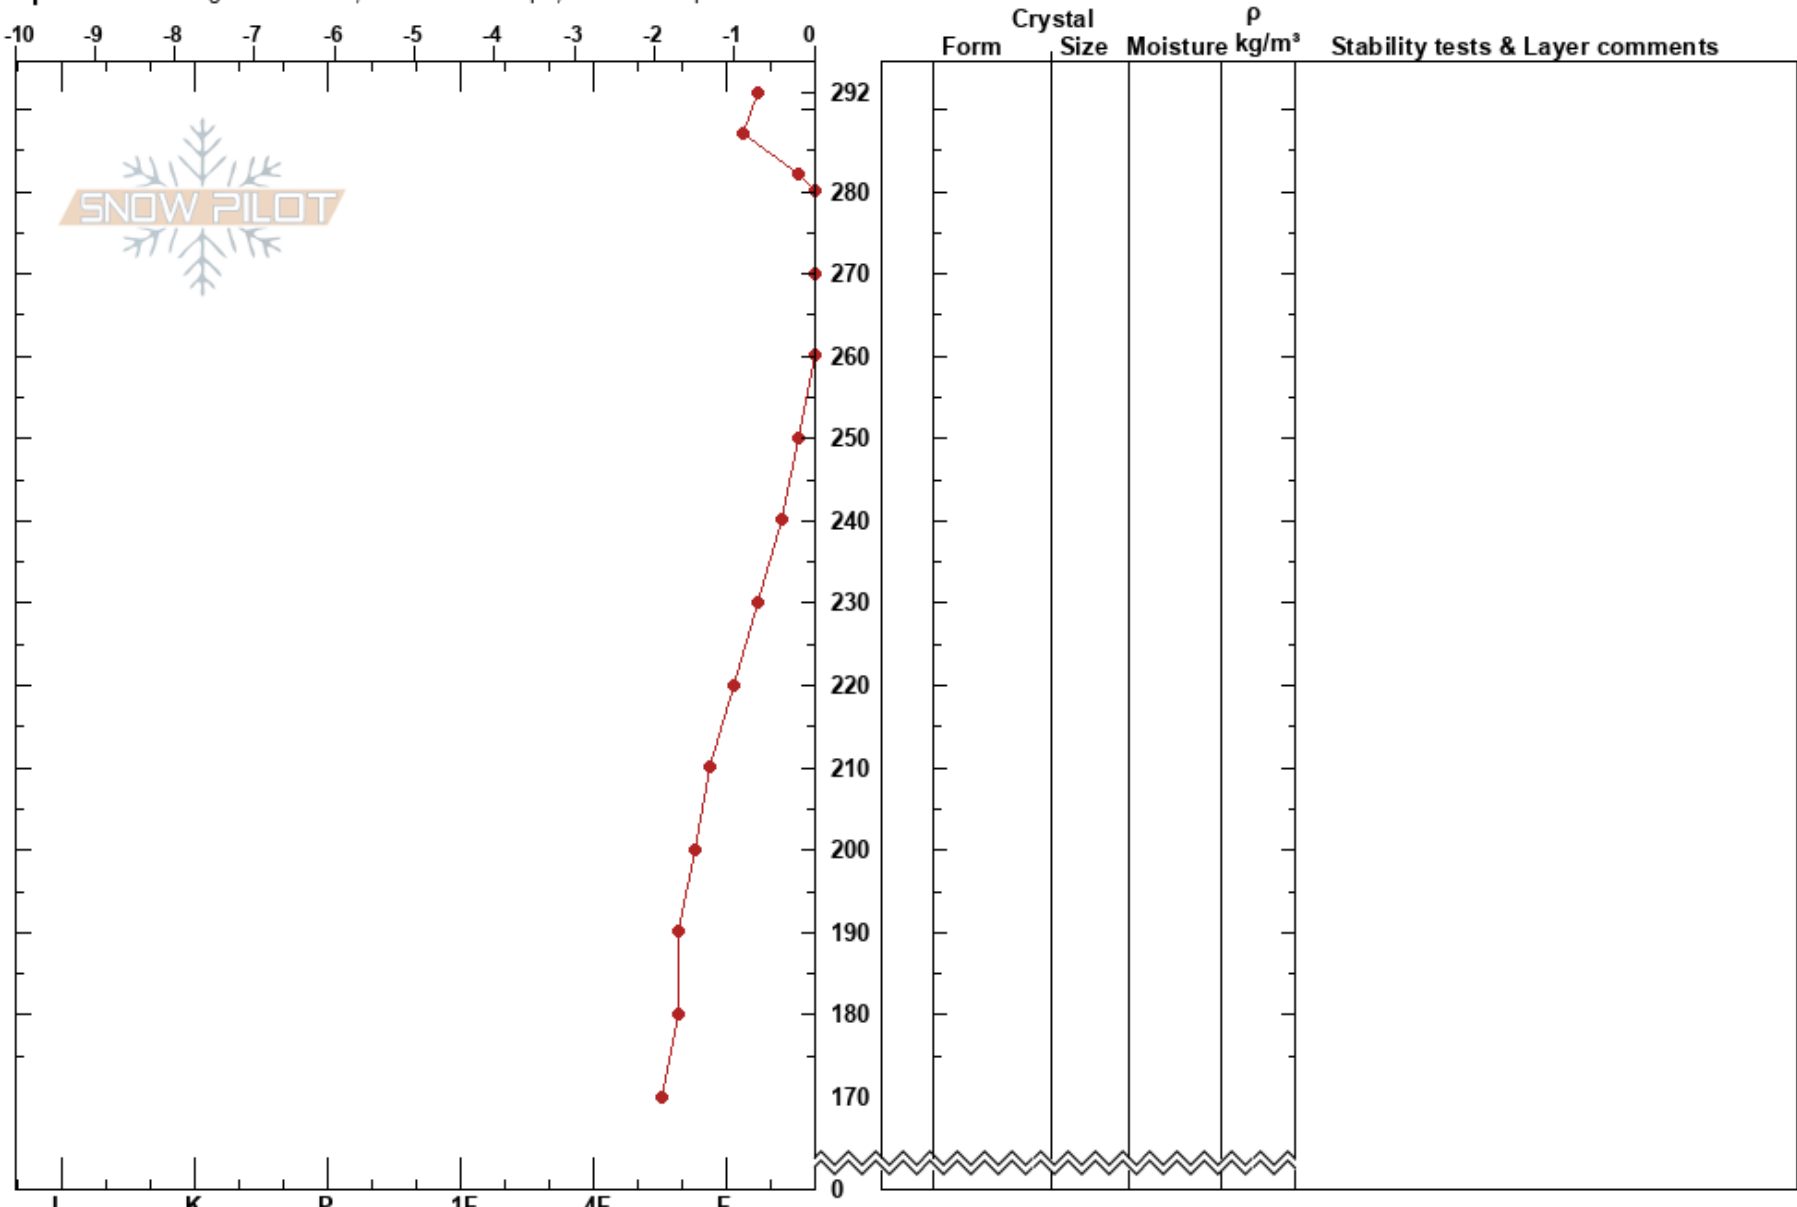

Narrow North Low
Arapahoe Basin Ski Area
CO
Elevation: 12107 ft
Aspect: 347°
Specifics: Pit dug in a Ski Area; Ski tracks on slope; We skied slope

Maxwell Chenail
05/19/2024 - 9:00am
Co-ord: 39.62618N, -105.86751W
Slope Angle: 23°
Wind Loading:

Stability: Good
Air Temperature: 1.6°C
Sky Cover: SCT
Precipitation: NO
Wind: SW Light Breeze

HS:292
PF:5
PS:0
Layer Notes:

Notes: Ice bodies found down to 202 cm layer