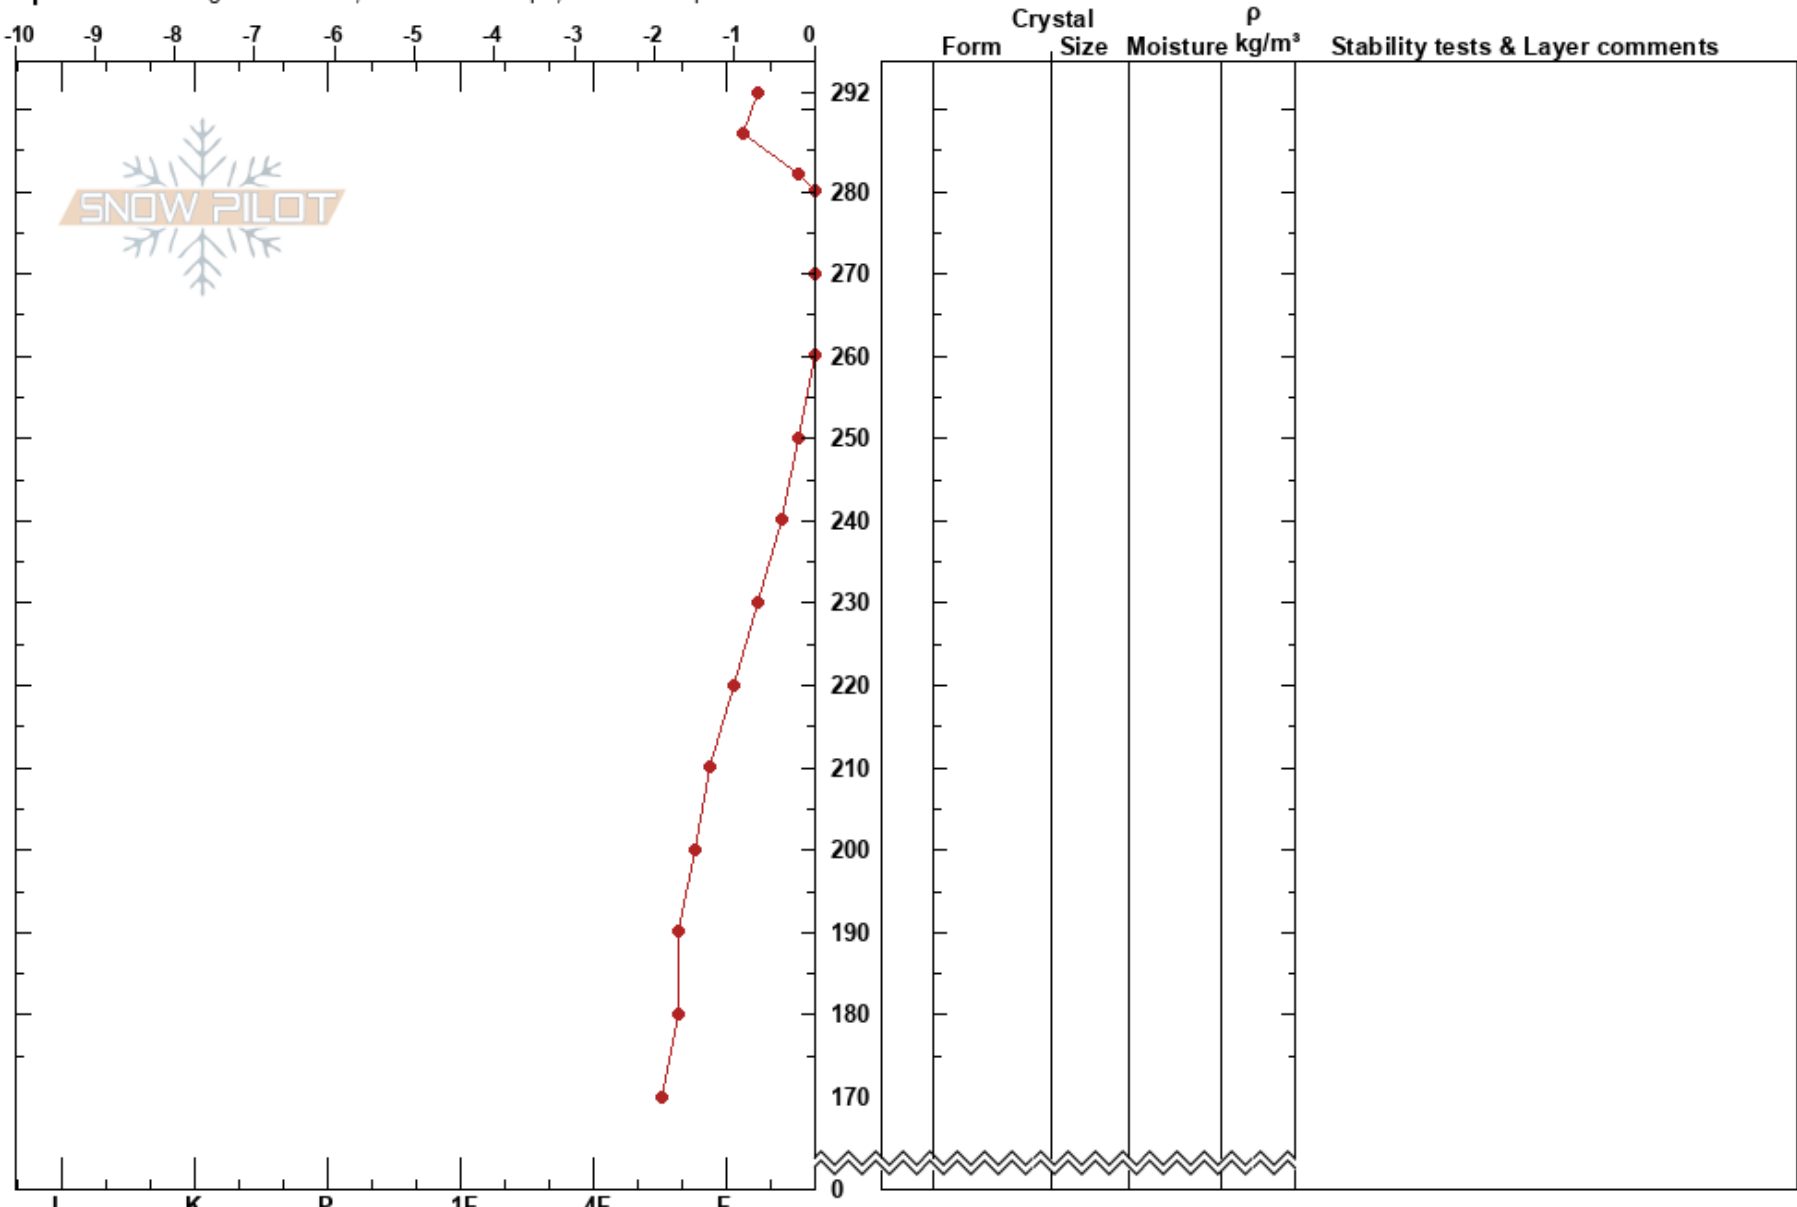

Narrow North Low  
Arapahoe Basin Ski Area  
CO  
Elevation: 12107 ft  
Aspect: 347°  
Specifics: Pit dug in a Ski Area; Ski tracks on slope; We skied slope

Maxwell Chenail  
05/19/2024 - 9:00am  
Co-ord: 39.62618N, -105.86751W  
Slope Angle: 23°  
Wind Loading:

Stability: Good  
Air Temperature: 1.6°C  
Sky Cover: SCT  
Precipitation: NO  
Wind: SW Light Breeze

HS:292  
PF:5  
PS:0  
Layer Notes:

Notes: Ice bodies found down to 202 cm layer