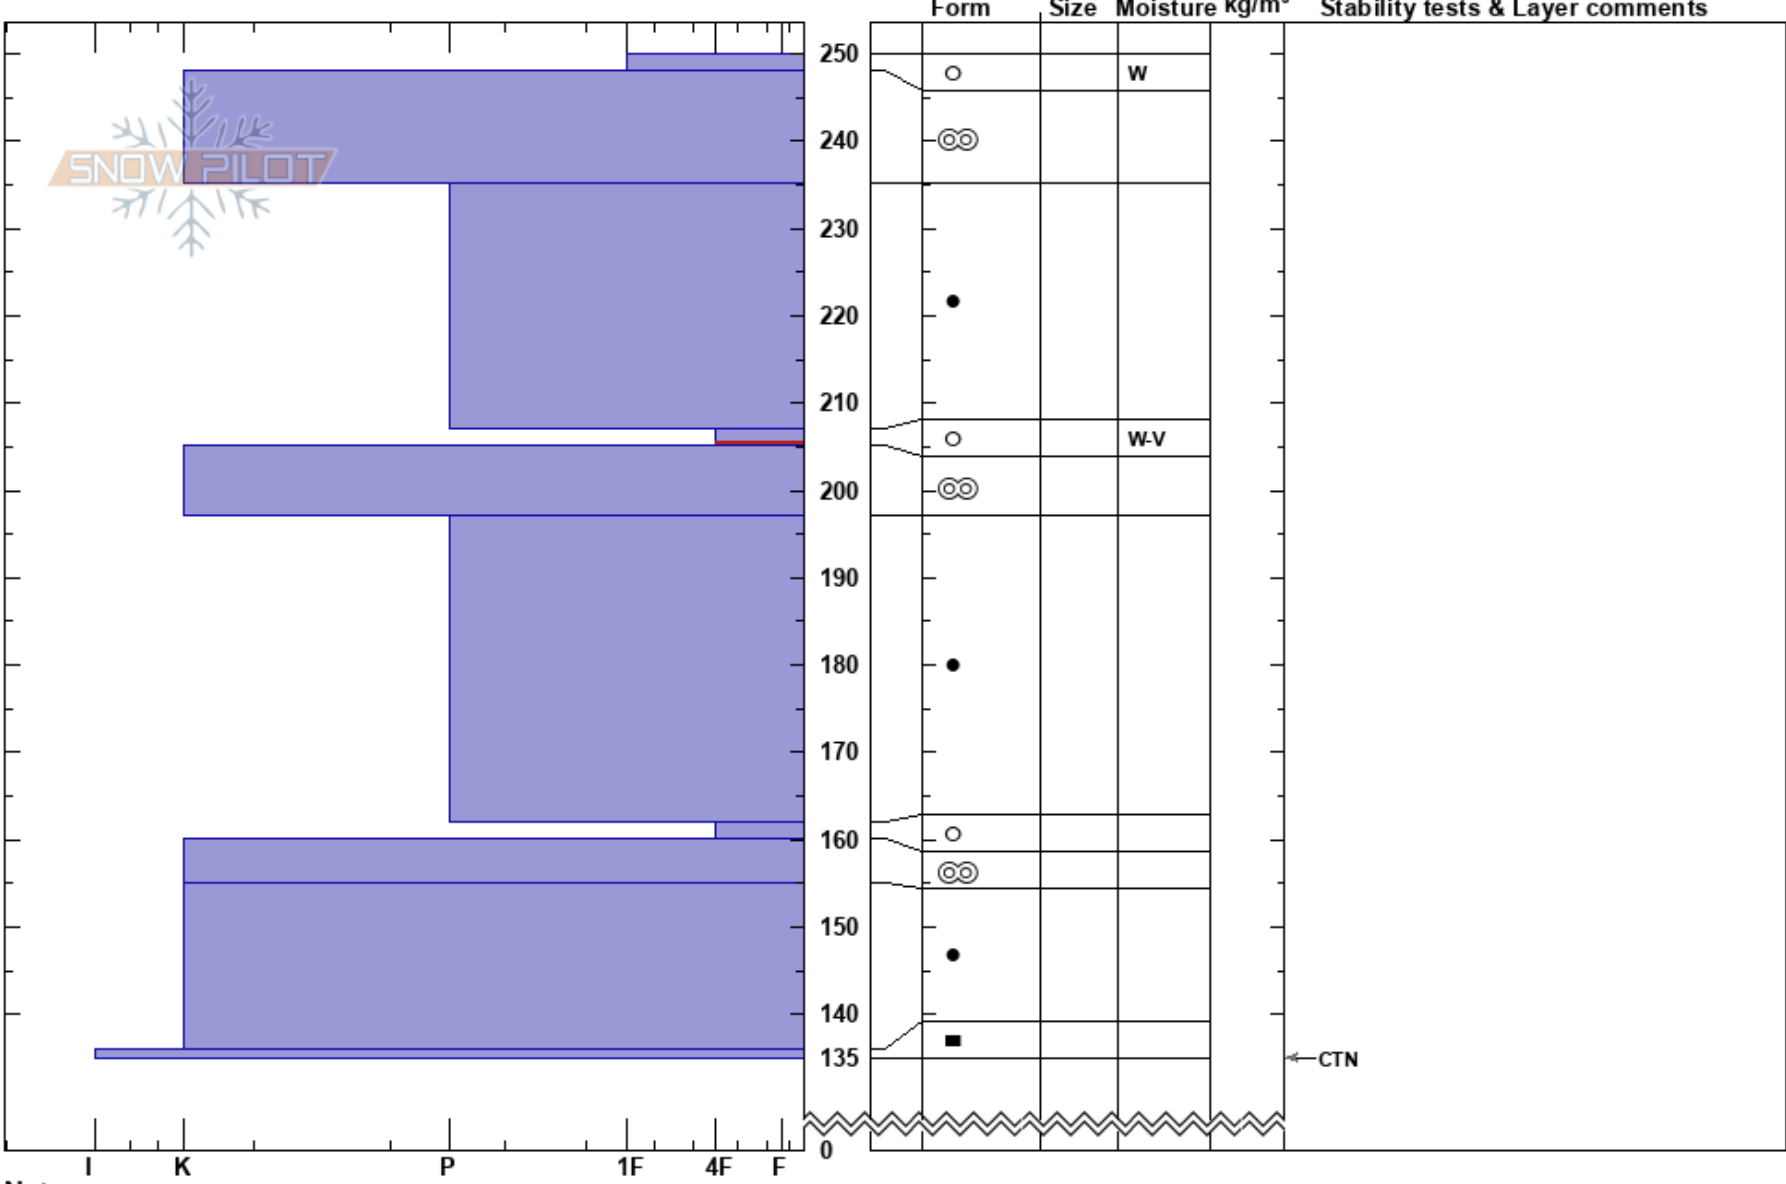

Greenlakes North  
 Indian Peaks, Front Rang  
 CO  
**Elevation:** 12100 ft  
**Aspect:** NW  
**Specifics:**

Ian Fowler  
 05/18/2024 - 11:00am  
**Co-ord:** 13T 446202W 4433532N  
**Slope Angle:**  
**Wind Loading:**

**Stability:**  
**Air Temperature:**  
**Sky Cover:**  
**Precipitation:**  
**Wind:**

**HS:**250  
**Layer Notes:**  
 207-205cm:Problematic layer

Notes: