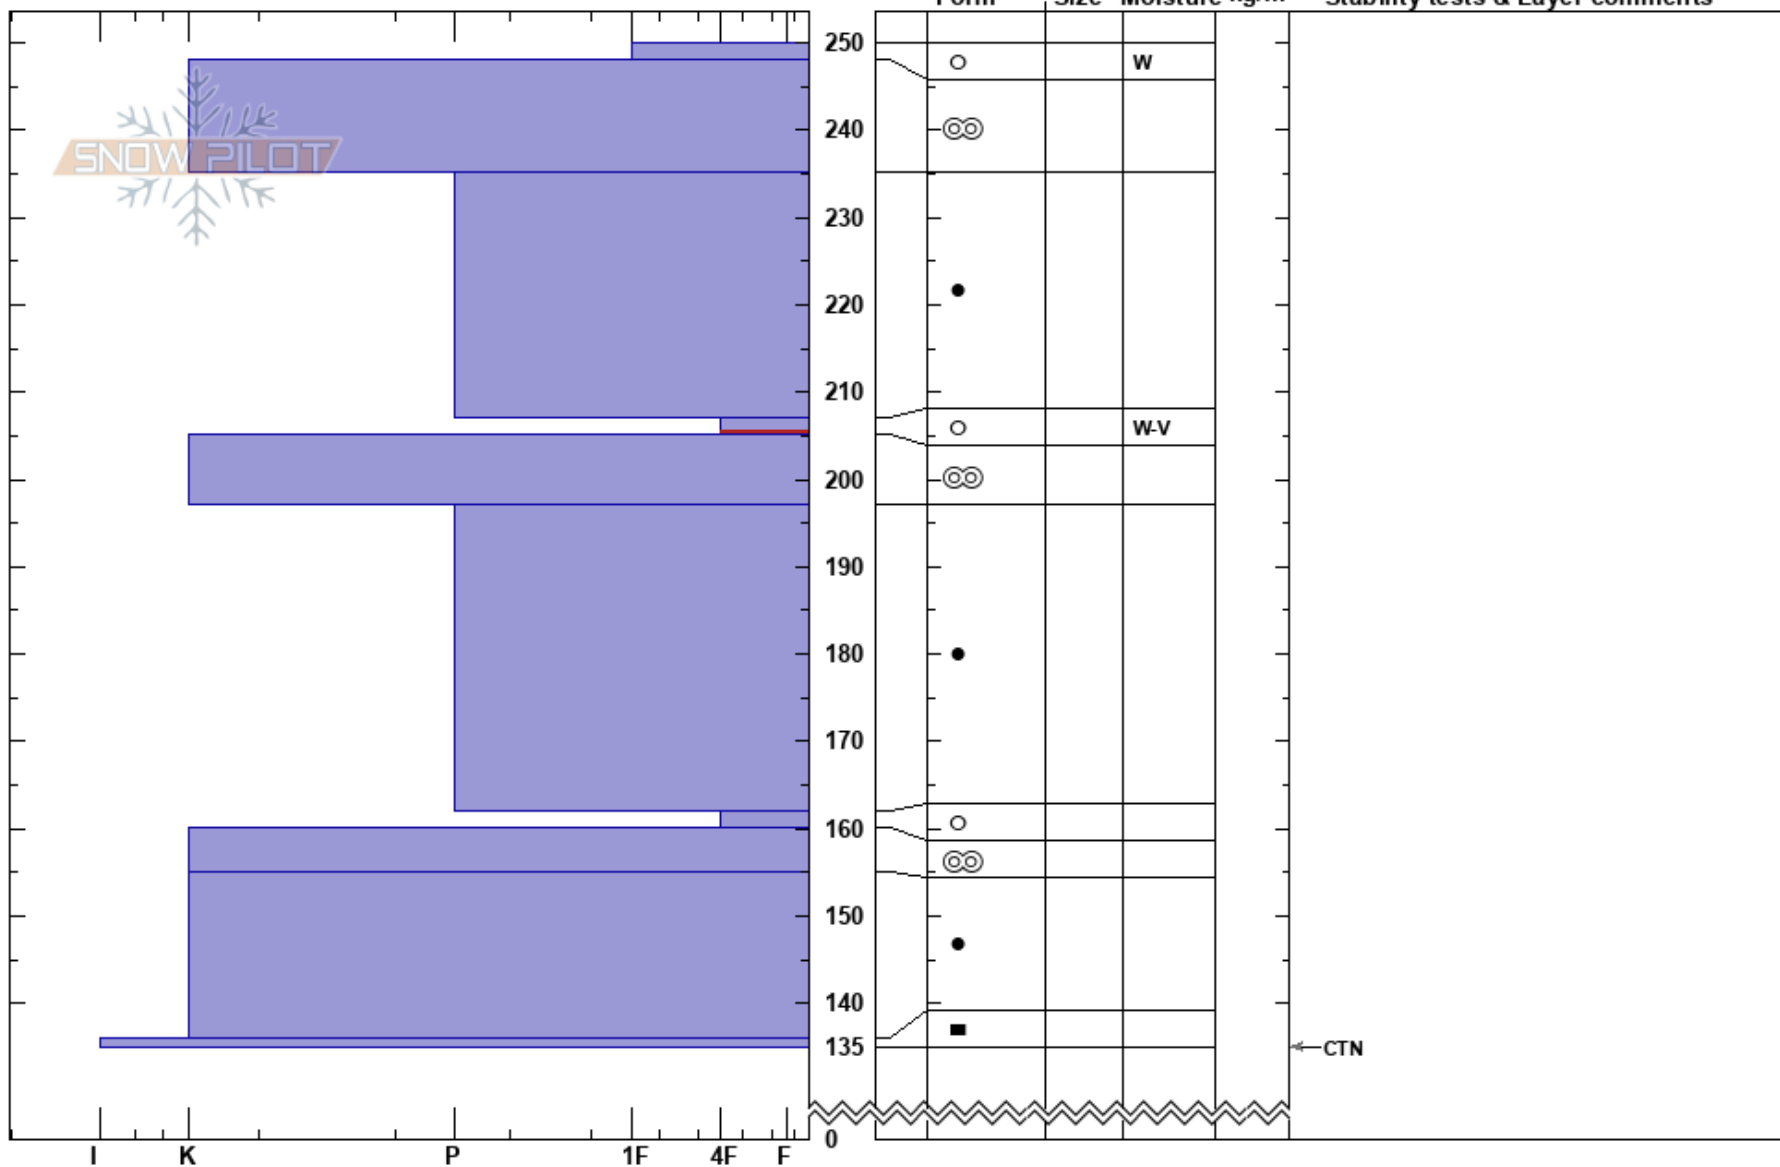

Greenlakes North
 Indian Peaks, Front Rang
 CO
Elevation: 12100 ft
Aspect: NW
Specifics:

Ian Fowler
 05/18/2024 - 11:00am
Co-ord: 13T 446202W 4433532N
Slope Angle:
Wind Loading:

Stability:
Air Temperature:
Sky Cover:
Precipitation:
Wind:

HS:250
Layer Notes:
 207-205cm:Problematic layer

Notes: