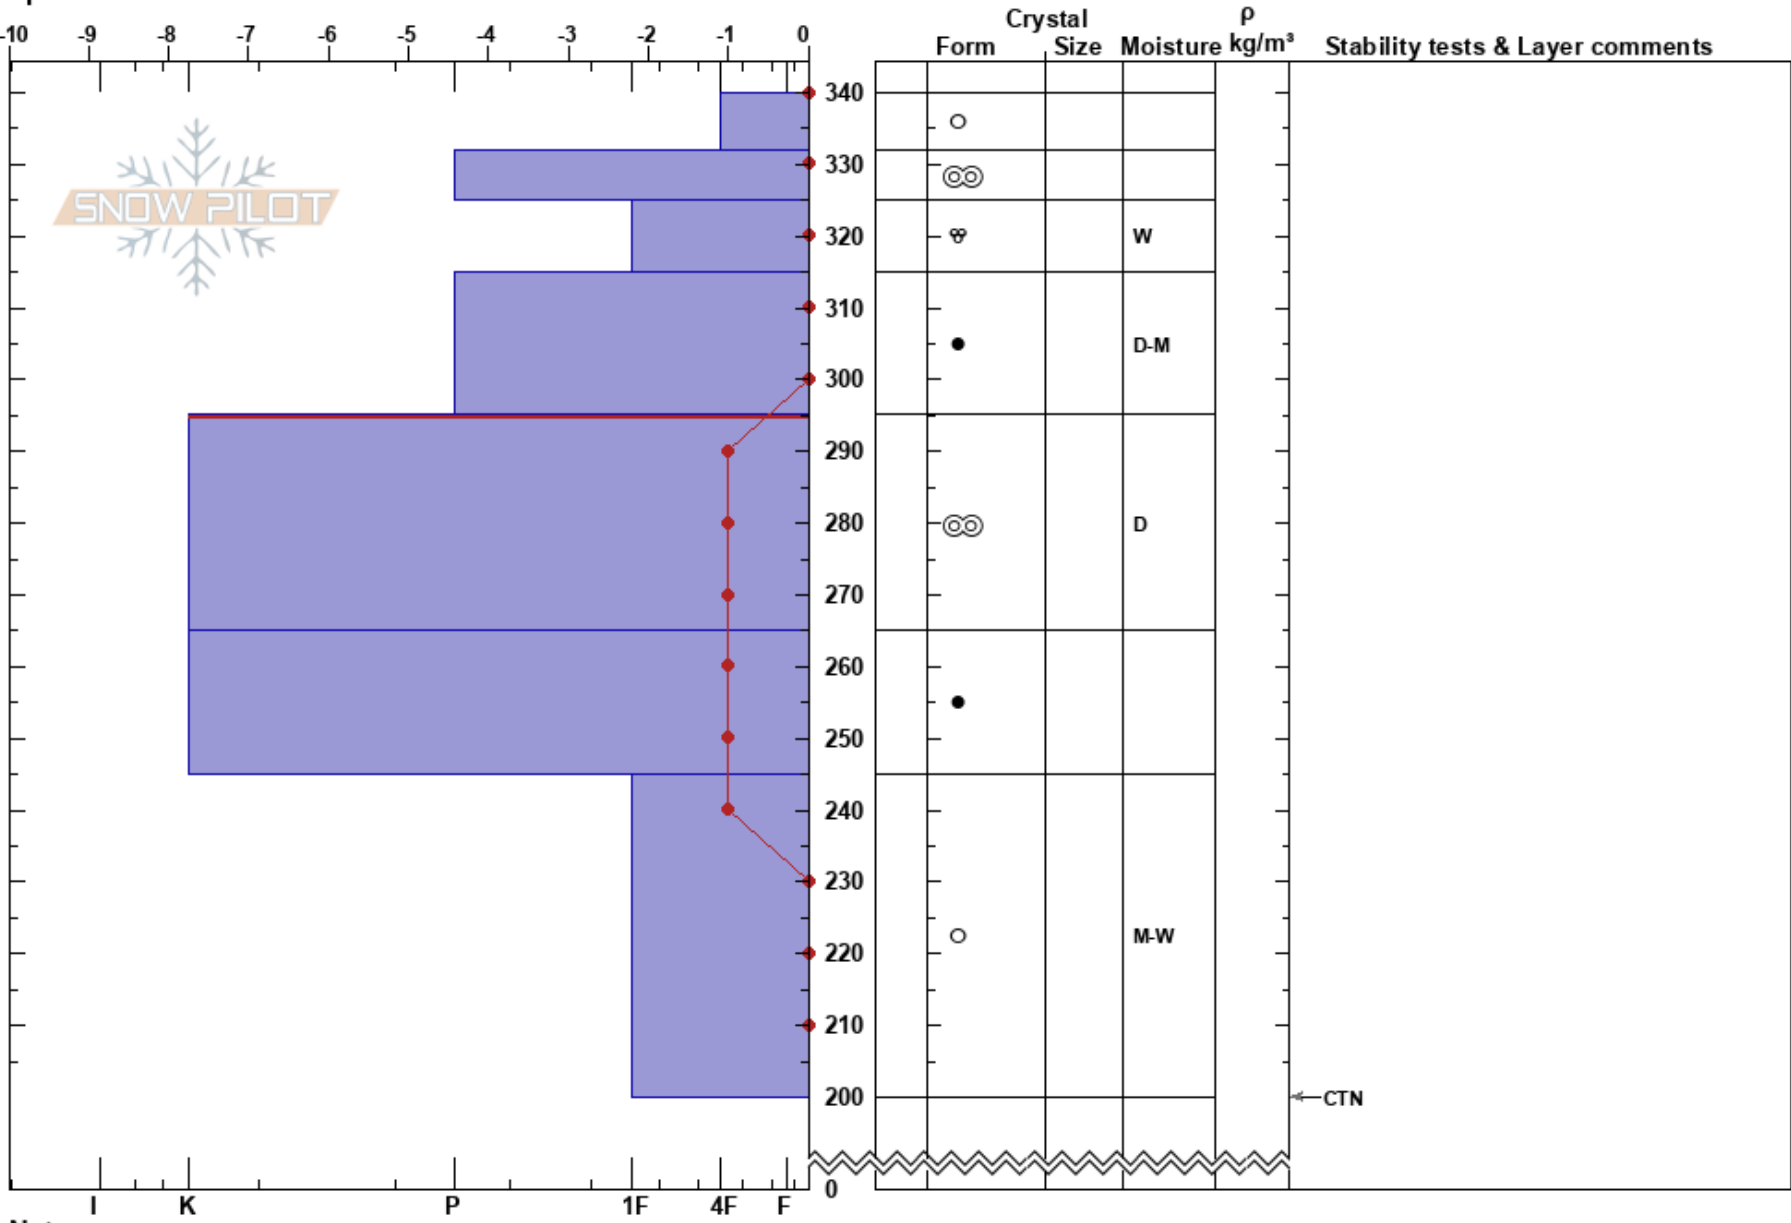

GreenLakes South
 Indian Peaks, Front Rang
 CO
 Elevation: 12100 ft
 Aspect: S
 Specifics:

Ian Fowler
 05/17/2024 - 10:00am
 Co-ord: 13T 446240W 4433857N
 Slope Angle:
 Wind Loading:

Stability:
 Air Temperature:
 Sky Cover:
 Precipitation:
 Wind:

HS:340
 PF:5 295-265cm:Problematic layer
 PS:30

Notes: